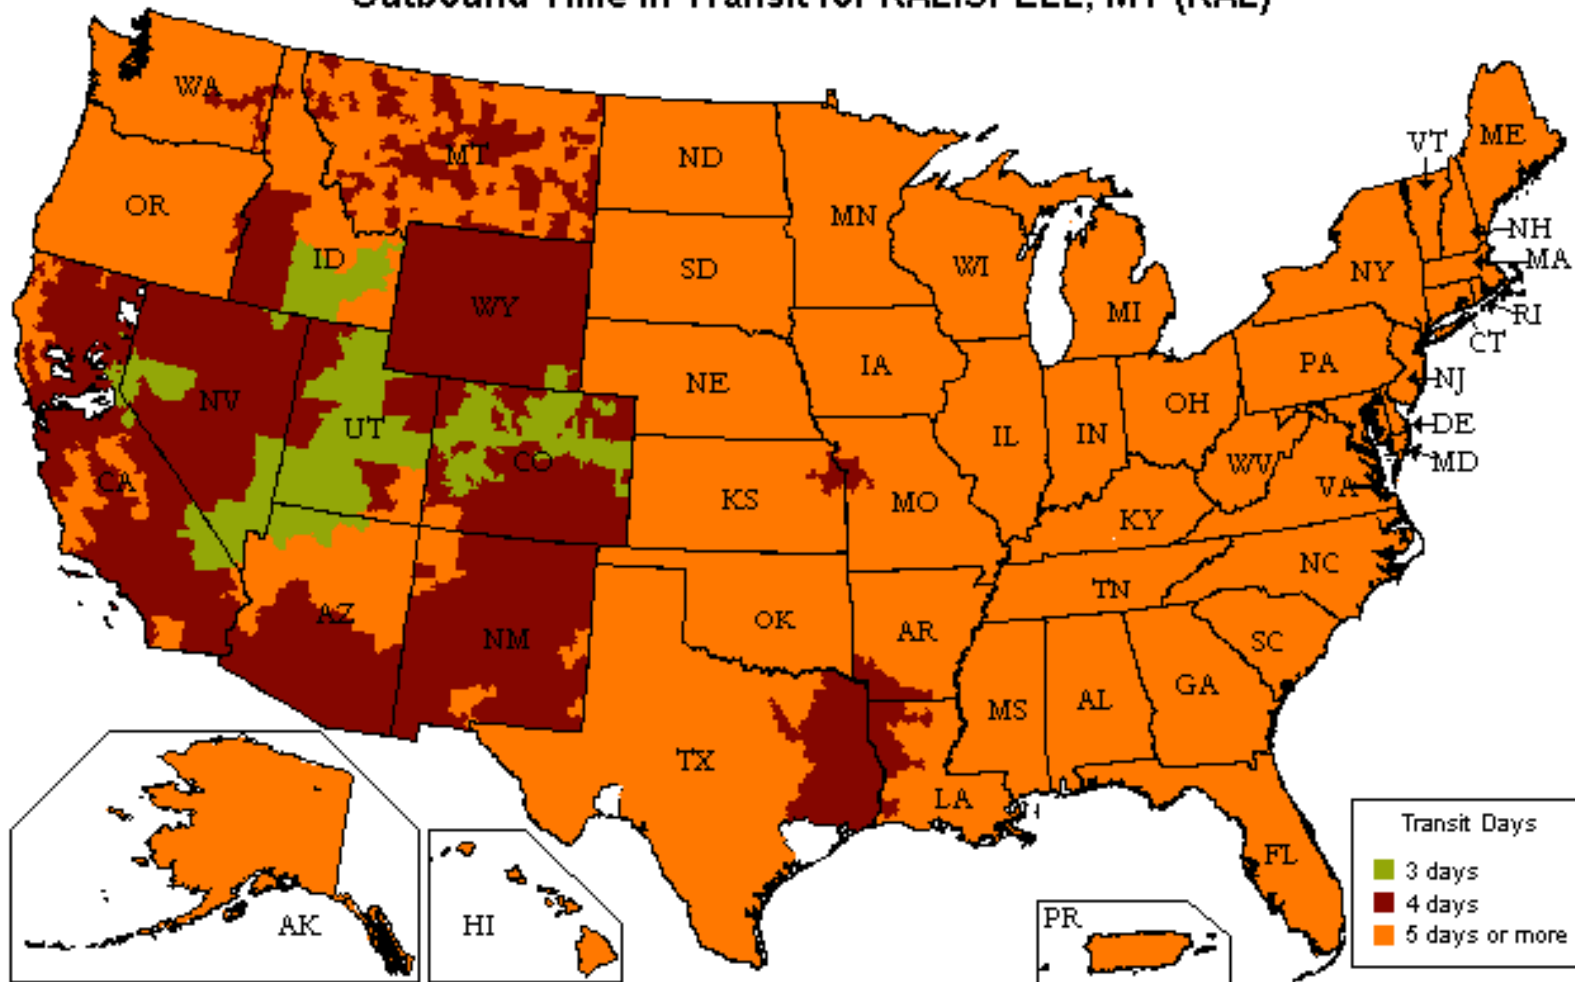

UPS Freight® LTL

Customized Time-In-Transit Map

800.333.7400

Outbound Time in Transit for KALISPELL, MT (KAL)

Date: 05/13/2019

Reliability

- Guaranteed* on-time delivery for all your standard LTL shipments

Speed

- More than 22,000 one- and two-day lanes
- Three- and four-day transcontinental service
- Faster shipment processing with UPS WorldShip®
- Expedited and time-critical solutions from UPS Freight Urgent LTL