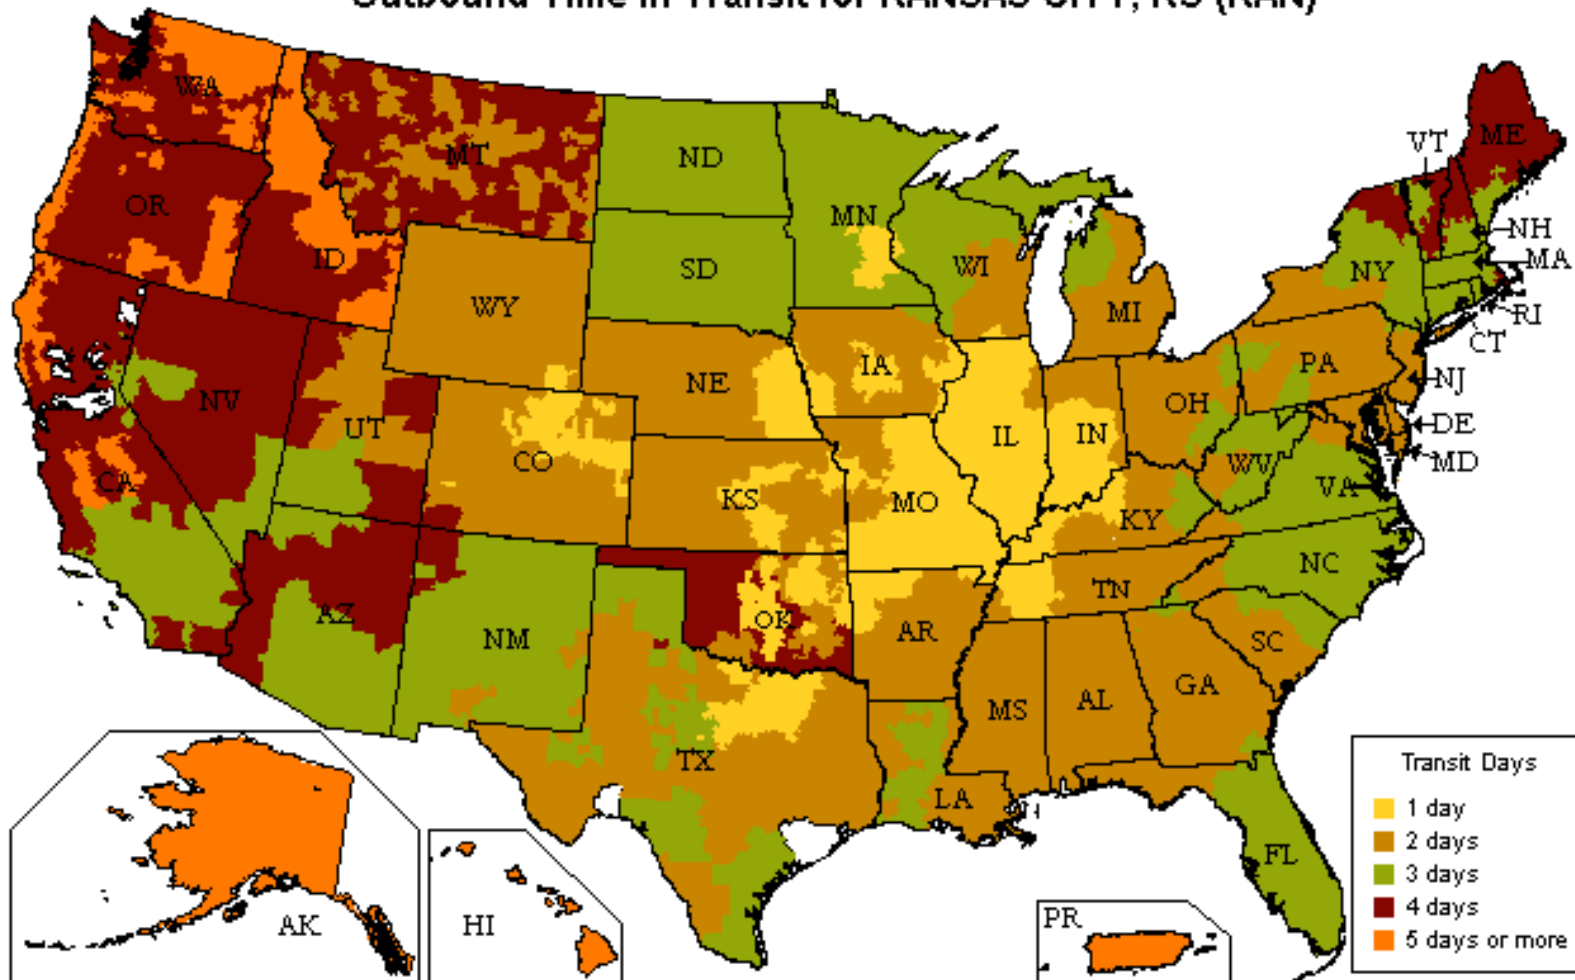

### Outbound Time in Transit for KANSAS CITY, KS (KAN)

Date: 05/13/2019

#### Speed

- More than 22,000 one- and two-day lanes
- Three- and four-day transcontinental service
- Faster shipment processing with UPS WorldShip®
- Expedited and time-critical solutions from UPS Freight Urgent LTL