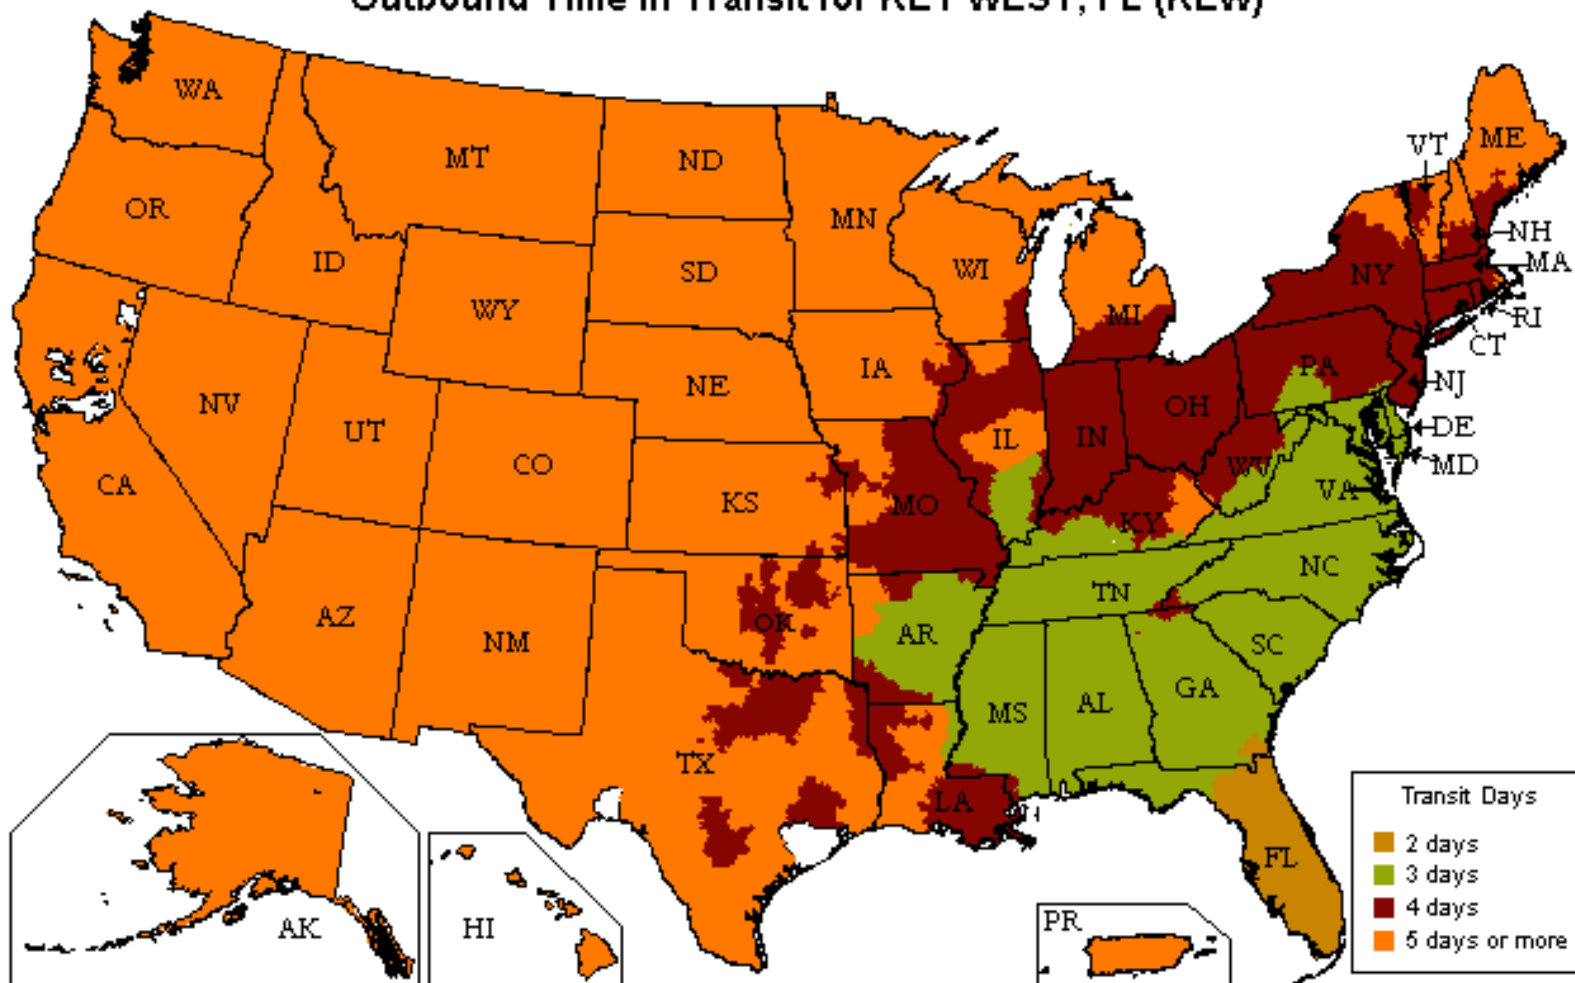

### Outbound Time in Transit for KEY WEST, FL (KEW)

#### Speed

- More than 22,000 one- and two-day lanes
- Three- and four-day transcontinental service
- Faster shipment processing with UPS WorldShip®
- Expedited and time-critical solutions from UPS Freight Urgent LTL