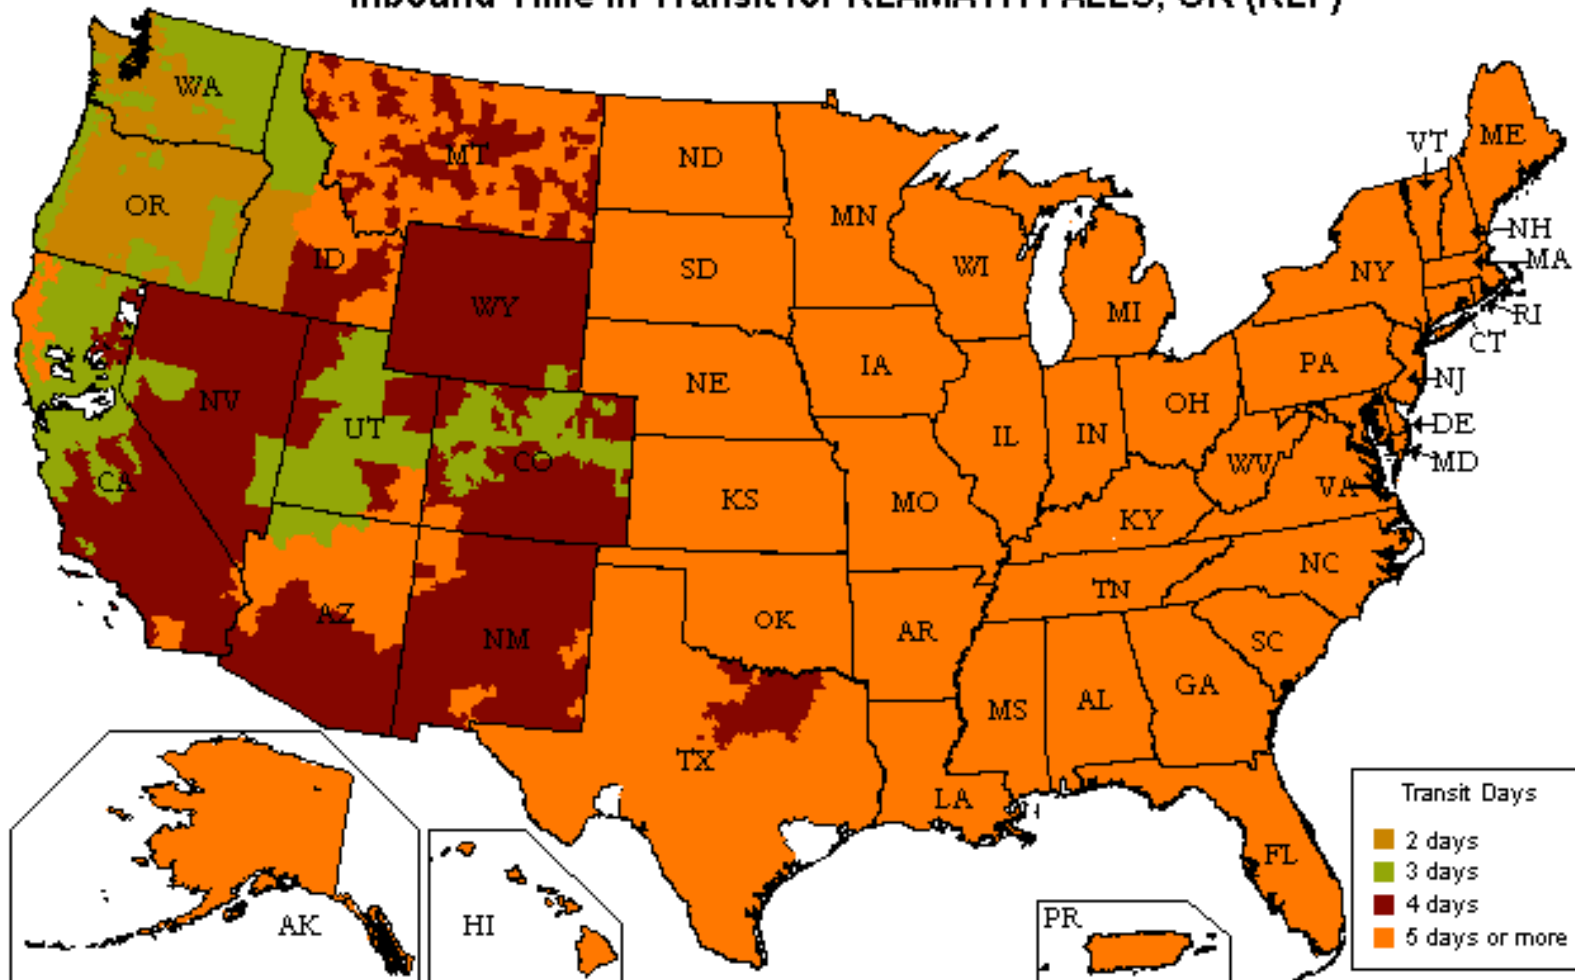

UPS Freight® LTL

Customized Time-In-Transit Map

800.333.7400

Inbound Time in Transit for KLAMATH FALLS, OR (KLF)

Reliability

- Guaranteed* on-time delivery for all your standard LTL shipments

Speed

- More than 22,000 one- and two-day lanes
- Three- and four-day transcontinental service
- Faster shipment processing with UPS WorldShip®
- Expedited and time-critical solutions from UPS Freight Urgent LTL

Coverage

- One pickup for all your regional, interregional & long-haul needs
- Guaranteed* on-time service between the U.S. and Canada
- Reliable LTL service between the U.S. and Mexico

Flexibility

- Unique solutions for Trade Show exhibitors and Associations
- Ability to optimize transportation spend with UPS Ground Freight Pricing
- Truckload (TL) solutions for your accessorial or special TL needs. Call 888.682.4652 for more information

Technology

- Industry leading shipping & tracking applications that make your job easier

The transit map displayed is for illustration purposes only. Transit times may change and additional service days may apply for rural areas. Please visit ltl.upsfreight.com or call 800-333-7400 for specific transit times.