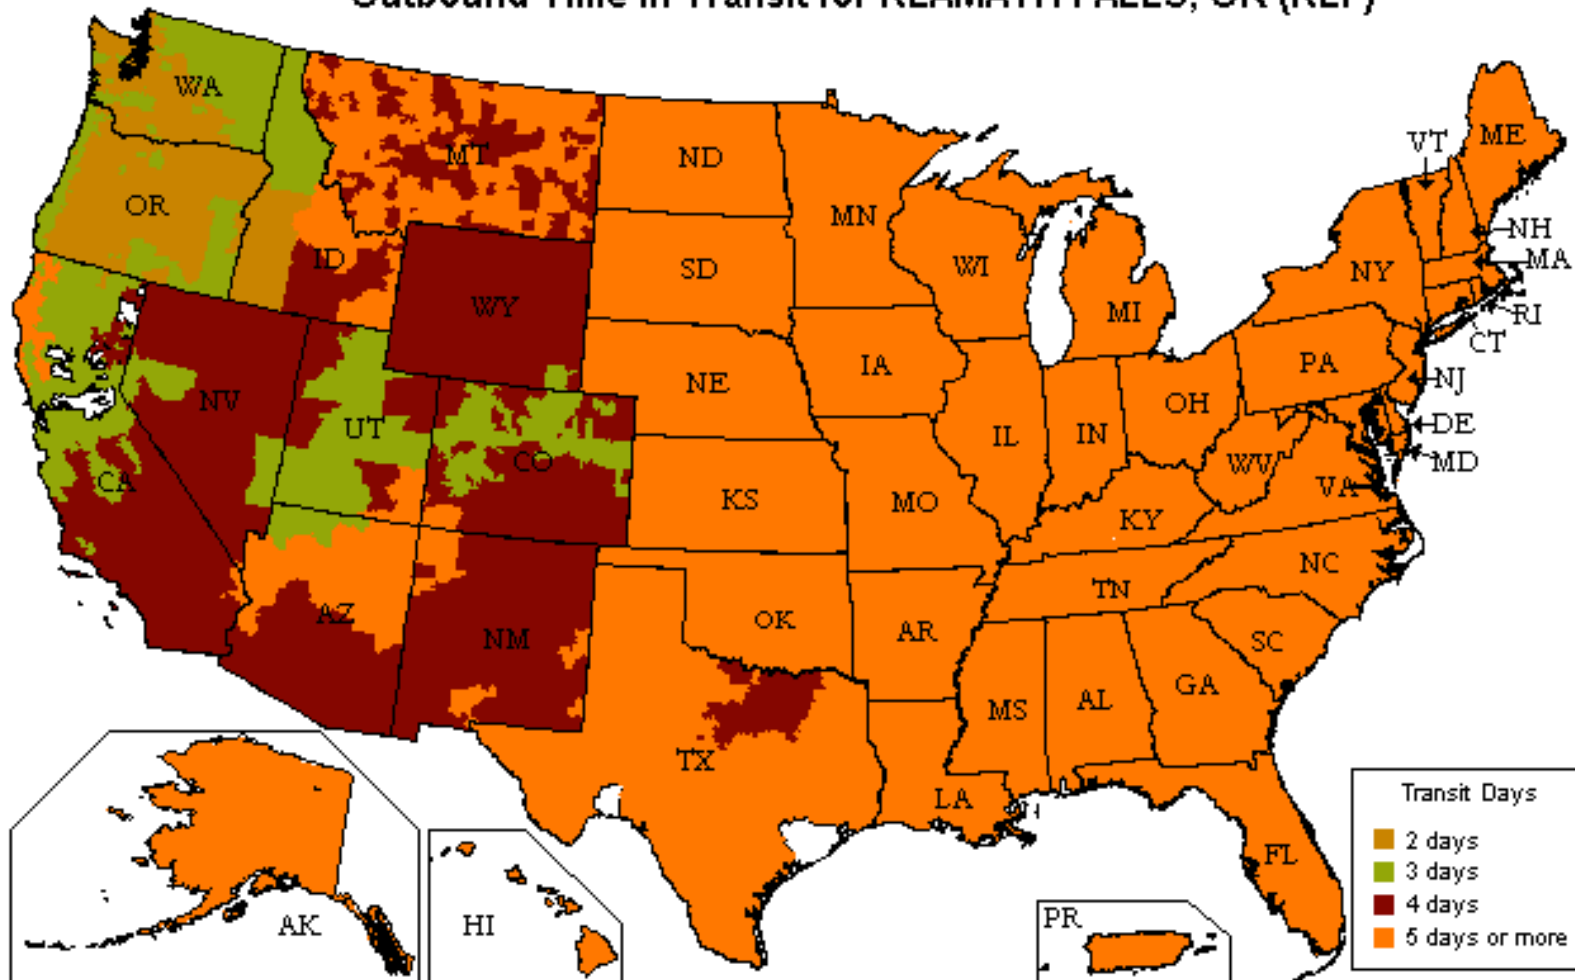

UPS Freight® LTL

Customized Time-In-Transit Map

800.333.7400

Outbound Time in Transit for KLAMATH FALLS, OR (KLF)

Date: 05/13/2019

Reliability

- Guaranteed* on-time delivery for all your standard LTL shipments

Speed

- More than 22,000 one- and two-day lanes
- Three- and four-day transcontinental service
- Faster shipment processing with UPS WorldShip®
- Expedited and time-critical solutions from UPS Freight Urgent LTL