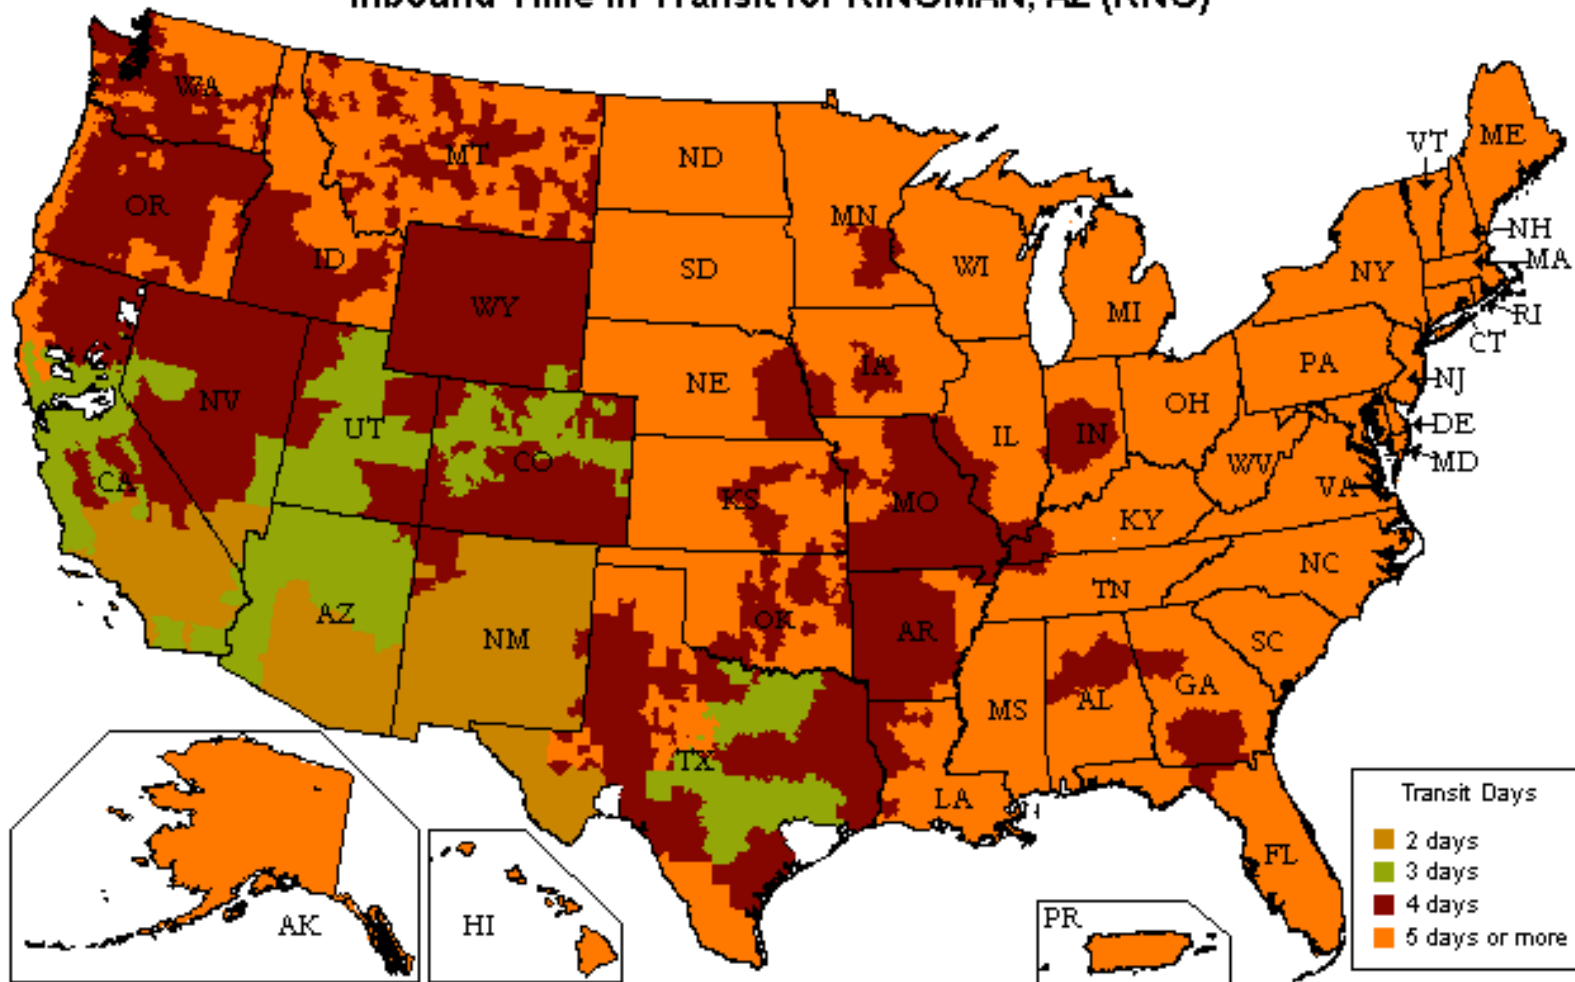

## Customized Time-In-Transit Map

800.333.7400

### Inbound Time in Transit for KINGMAN, AZ (KNG)

#### Speed

- More than 22,000 one- and two-day lanes
- Three- and four-day transcontinental service
- Faster shipment processing with UPS WorldShip®
- Expedited and time-critical solutions from UPS Freight Urgent LTL