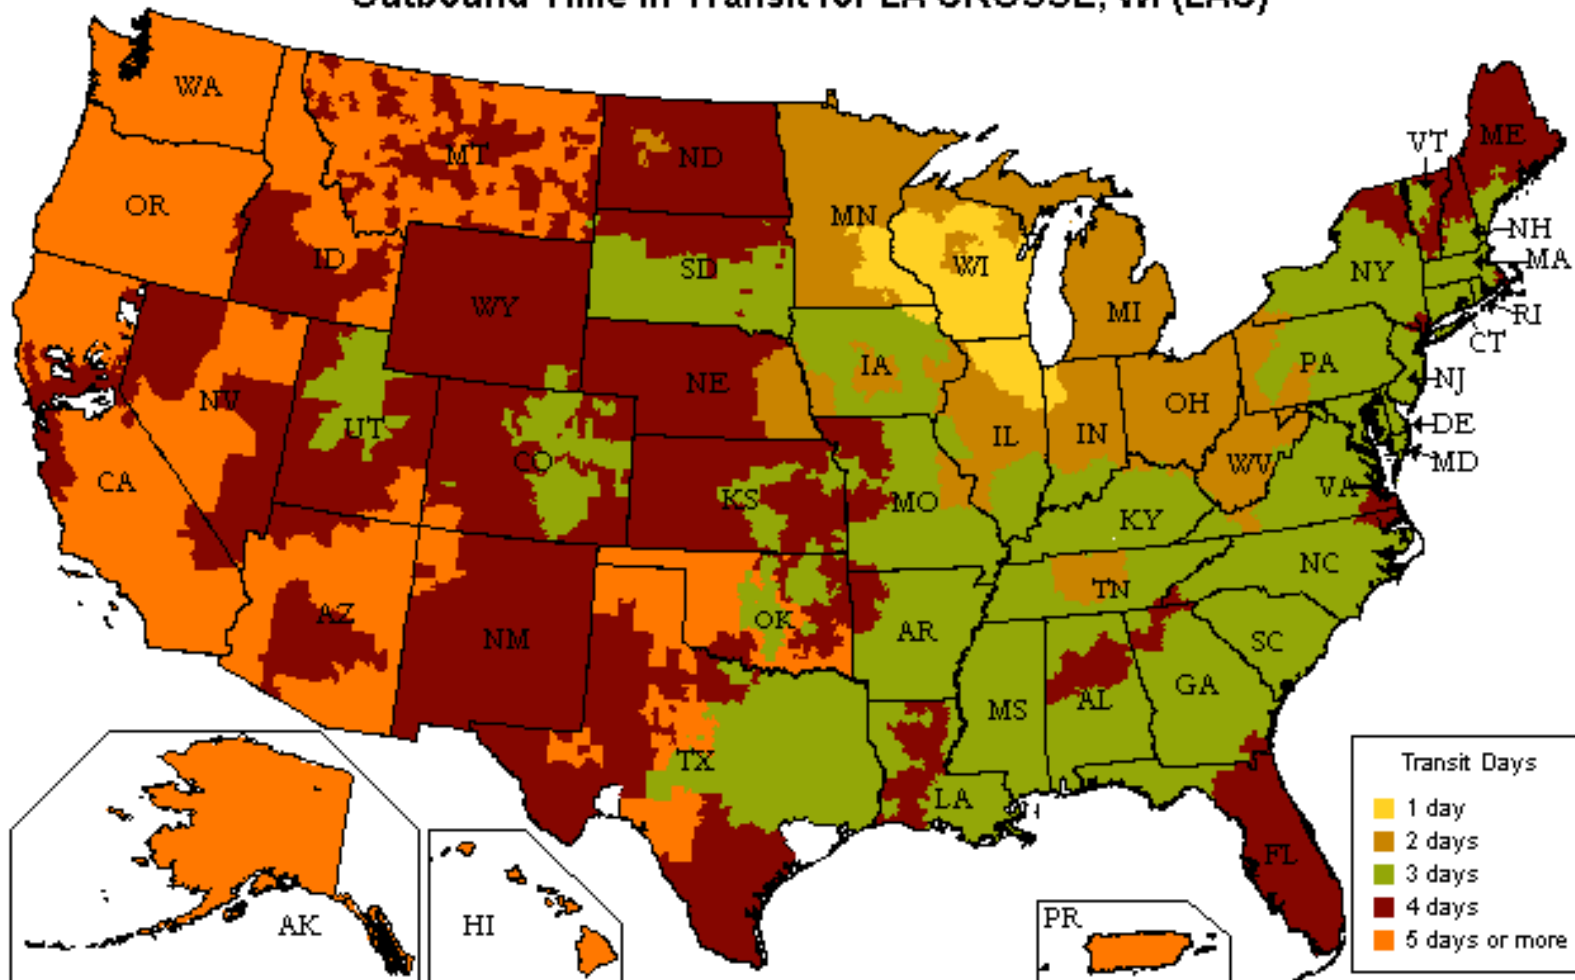

UPS Freight[®] LTL

Customized Time-In-Transit Map

800.333.7400

Outbound Time in Transit for LA CROSSE, WI (LAC)

Reliability

- Guaranteed* on-time delivery for all your standard LTL shipments

Speed

- More than 22,000 one- and two-day lanes
- Three- and four-day transcontinental service
- Faster shipment processing with UPS WorldShip[®]
- Expedited and time-critical solutions from UPS Freight Urgent LTL

Coverage

- One pickup for all your regional, interregional & long-haul needs
- Guaranteed* on-time service between the U.S. and Canada
- Reliable LTL service between the U.S. and Mexico

Flexibility

- Unique solutions for Trade Show exhibitors and Associations
- Ability to optimize transportation spend with UPS Ground Freight Pricing
- Truckload (TL) solutions for your accessorial or special TL needs. Call 888.682.4652 for more information

Technology

- Industry leading shipping & tracking applications that make your job easier

The transit map displayed is for illustration purposes only. Transit times may change and additional service days may apply for rural areas. Please visit ltl.upsfreight.com or call 800-333-7400 for specific transit times.