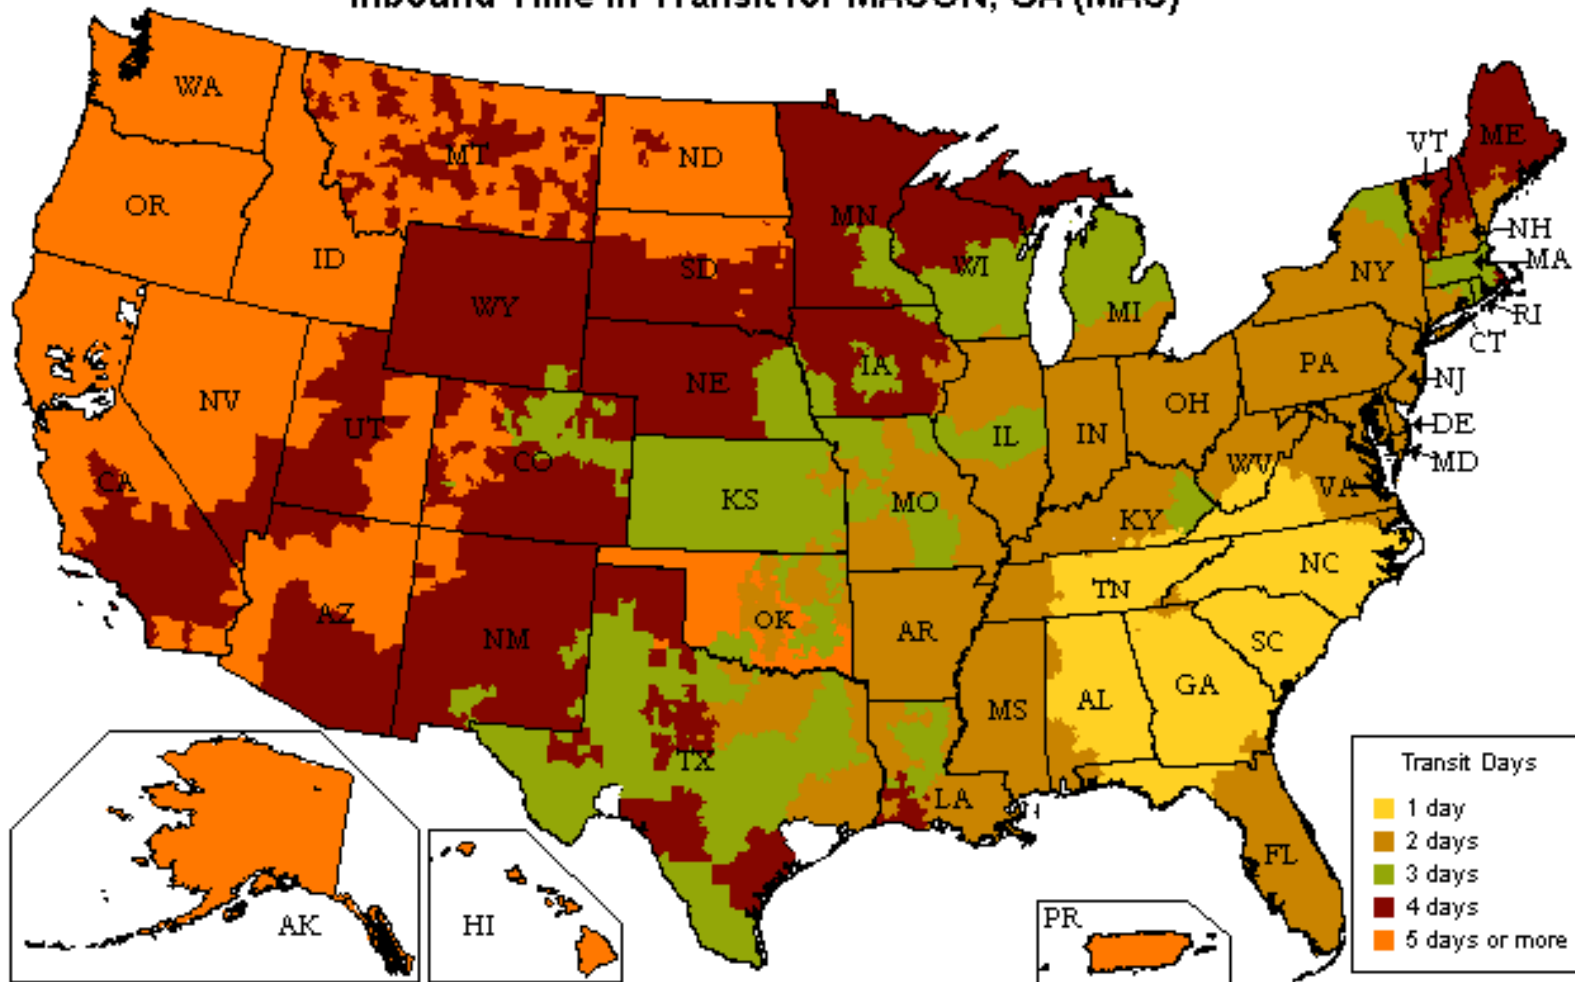

UPS Freight® LTL

Customized Time-In-Transit Map

800.333.7400

Inbound Time in Transit for MACON, GA (MAC)

Reliability

- Guaranteed* on-time delivery for all your standard LTL shipments

Speed

- More than 22,000 one- and two-day lanes
- Three- and four-day transcontinental service
- Faster shipment processing with UPS WorldShip®
- Expedited and time-critical solutions from UPS Freight Urgent LTL

Coverage

- One pickup for all your regional, interregional & long-haul needs
- Guaranteed* on-time service between the U.S. and Canada
- Reliable LTL service between the U.S. and Mexico

Flexibility

- Unique solutions for Trade Show exhibitors and Associations
- Ability to optimize transportation spend with UPS Ground Freight Pricing
- Truckload (TL) solutions for your accessorial or special TL needs. Call 888.682.4652 for more information

Technology

- Industry leading shipping & tracking applications that make your job easier

The transit map displayed is for illustration purposes only. Transit times may change and additional service days may apply for rural areas. Please visit ltl.upsfreight.com or call 800-333-7400 for specific transit times.