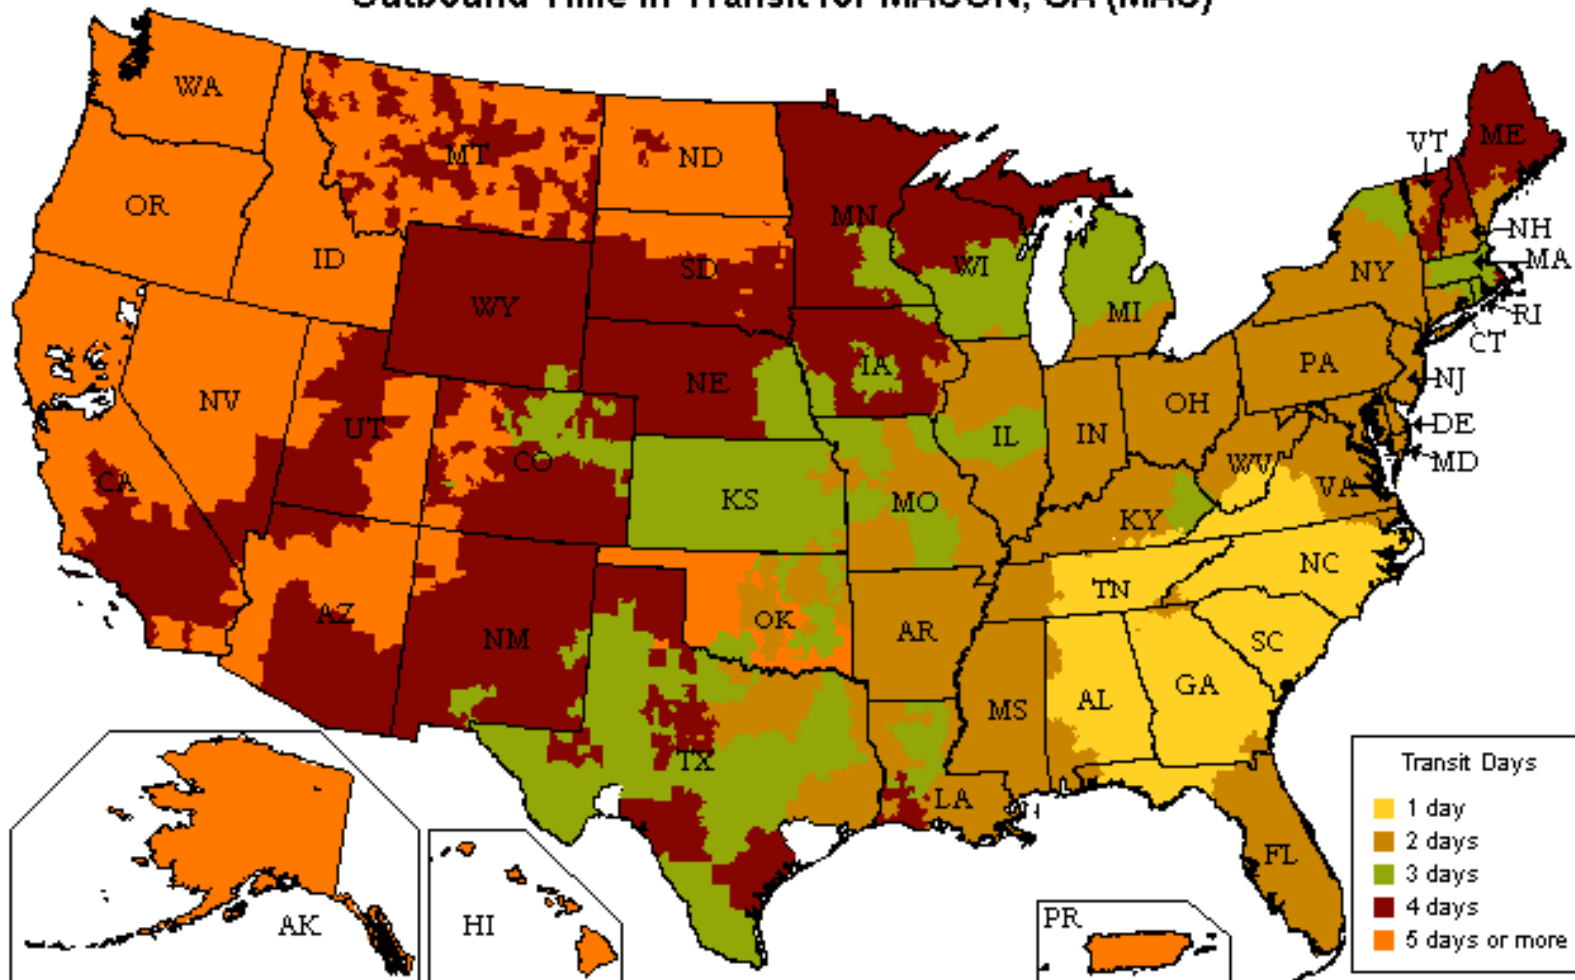

UPS Freight® LTL

Customized Time-In-Transit Map

800.333.7400

Outbound Time in Transit for MACON, GA (MAC)

Date: 05/13/2019

Reliability

- Guaranteed* on-time delivery for all your standard LTL shipments

Speed

- More than 22,000 one- and two-day lanes
- Three- and four-day transcontinental service
- Faster shipment processing with UPS WorldShip®
- Expedited and time-critical solutions from UPS Freight Urgent LTL

Coverage

- One pickup for all your regional, interregional & long-haul needs
- Guaranteed* on-time service between the U.S. and Canada
- Reliable LTL service between the U.S. and Mexico

Flexibility

- Unique solutions for Trade Show exhibitors and Associations
- Ability to optimize transportation spend with UPS Ground Freight Pricing
- Truckload (TL) solutions for your accessorial or special TL needs. Call 888.682.4652 for more information

Technology

- Industry leading shipping & tracking applications that make your job easier

The transit map displayed is for illustration purposes only. Transit times may change and additional service days may apply for rural areas. Please visit ltl.upsfreight.com or call 800-333-7400 for specific transit times.

* Applies to shipments rated from current UPGF 560 and UPGF 525 tariffs only. See Rules Tariff for applicable terms and conditions.