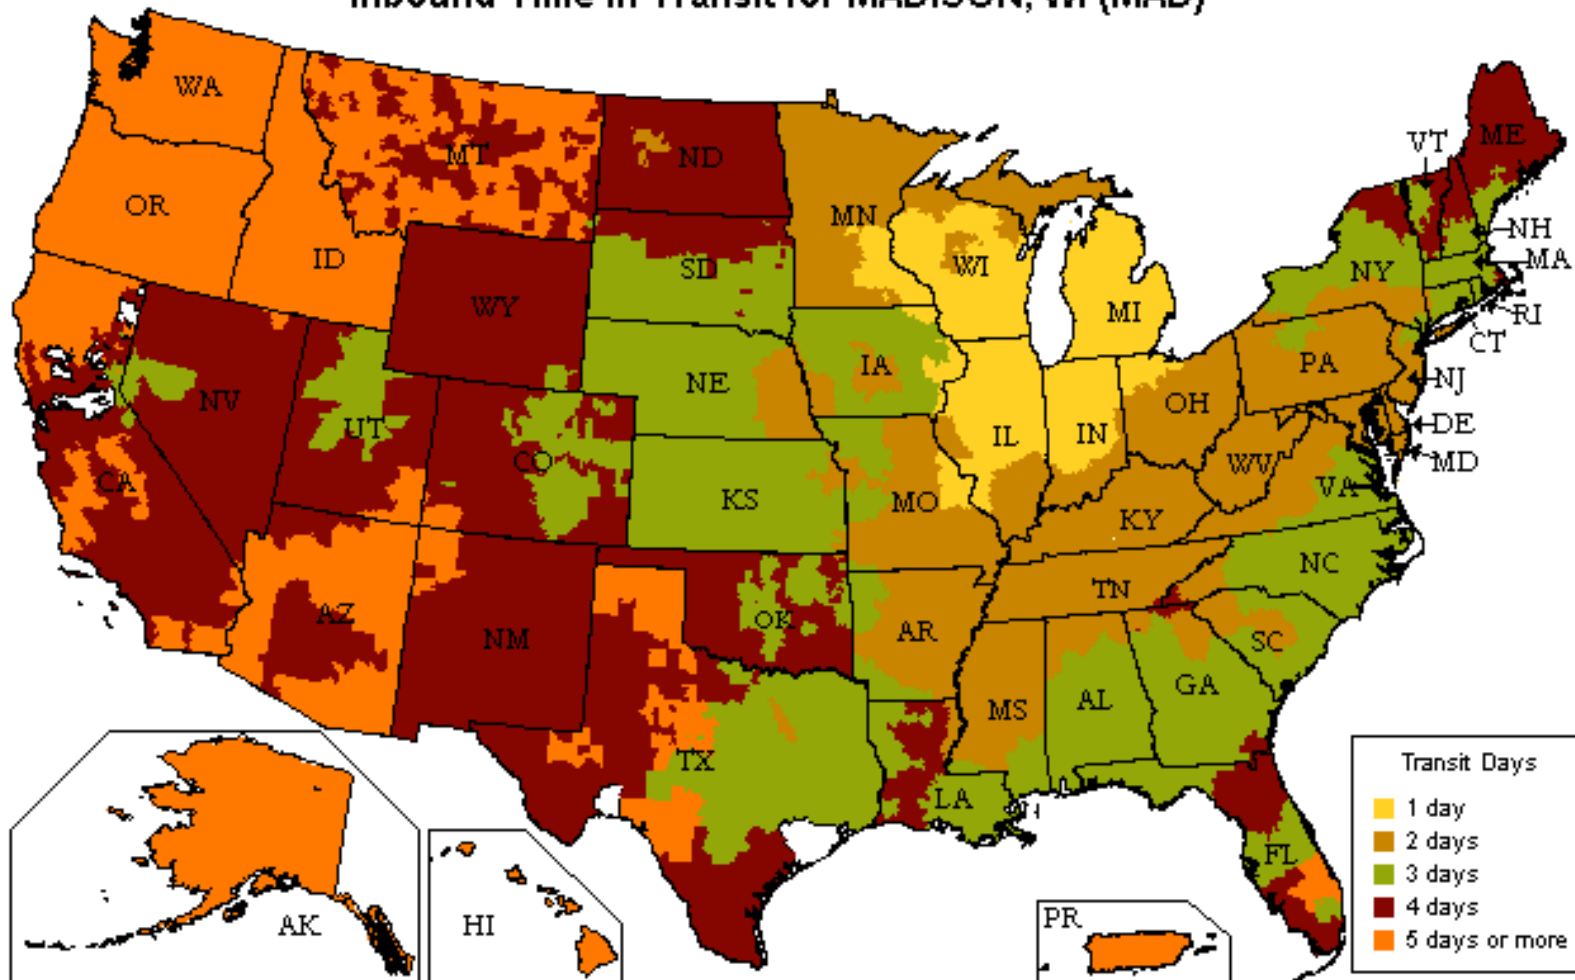

### Inbound Time in Transit for MADISON, WI (MAD)

#### Speed

- More than 22,000 one- and two-day lanes
- Three- and four-day transcontinental service
- Faster shipment processing with UPS WorldShip®
- Expedited and time-critical solutions from UPS Freight Urgent LTL