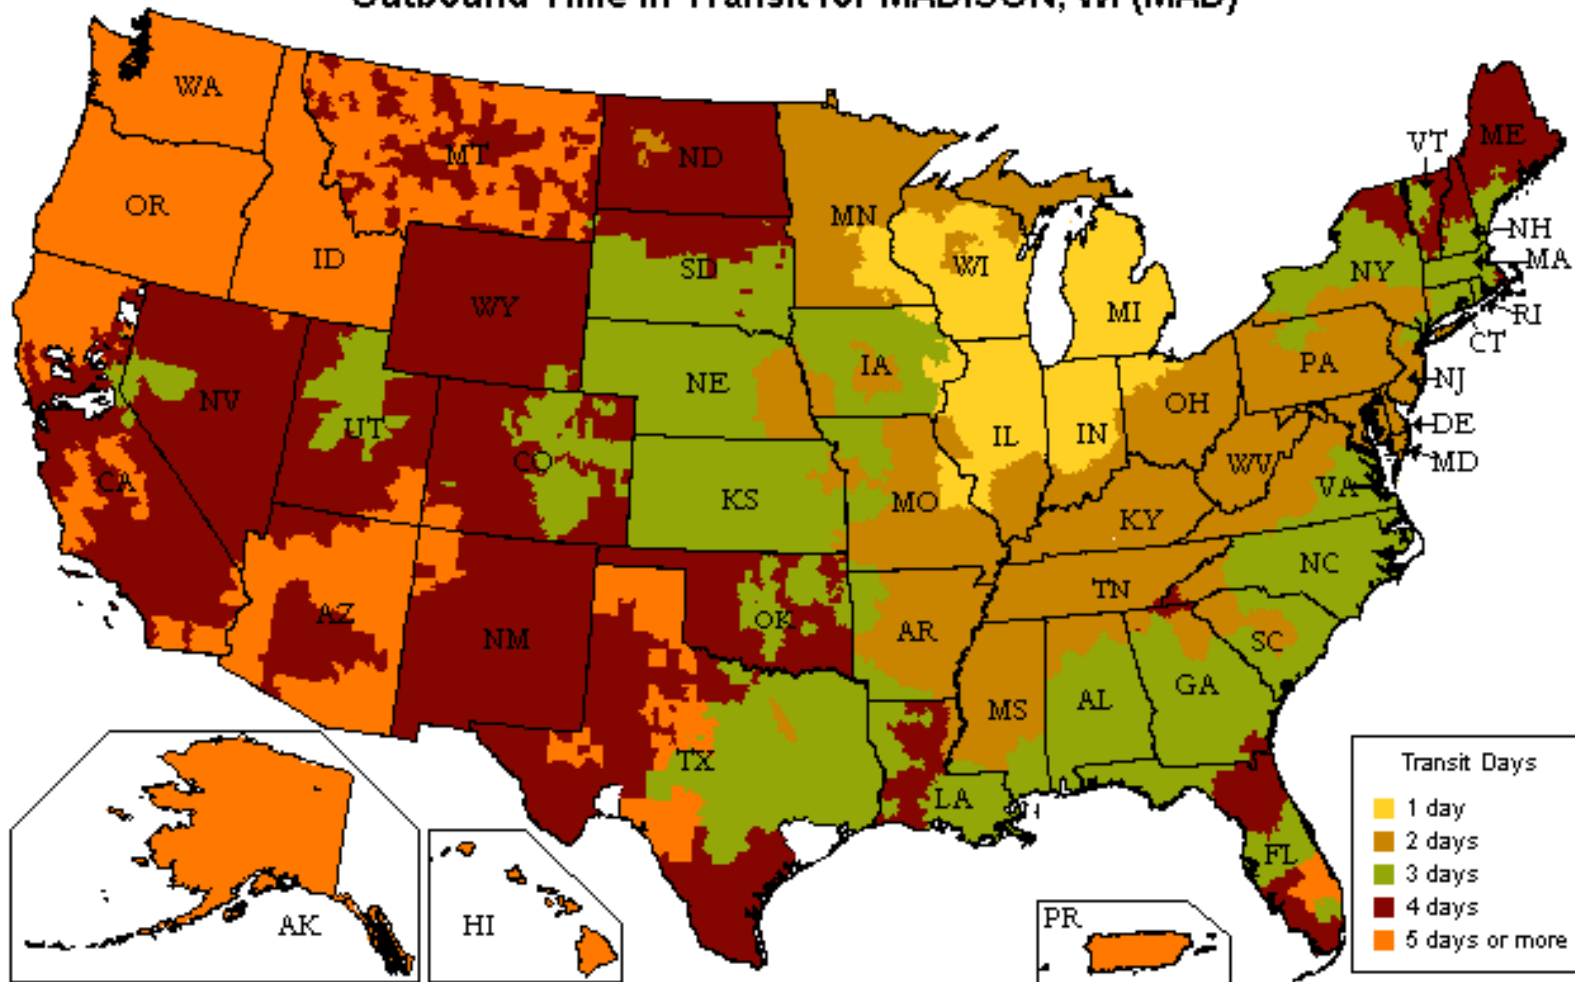

UPS Freight® LTL

Customized Time-In-Transit Map

800.333.7400

Outbound Time in Transit for MADISON, WI (MAD)

Date: 05/13/2019

Reliability

- Guaranteed* on-time delivery for all your standard LTL shipments

Speed

- More than 22,000 one- and two-day lanes
- Three- and four-day transcontinental service
- Faster shipment processing with UPS WorldShip®
- Expedited and time-critical solutions from UPS Freight Urgent LTL

Coverage

- One pickup for all your regional, interregional & long-haul needs
- Guaranteed* on-time service between the U.S. and Canada
- Reliable LTL service between the U.S. and Mexico

Flexibility

- Unique solutions for Trade Show exhibitors and Associations
- Ability to optimize transportation spend with UPS Ground Freight Pricing
- Truckload (TL) solutions for your accesorial or special TL needs. Call 888.682.4652 for more information