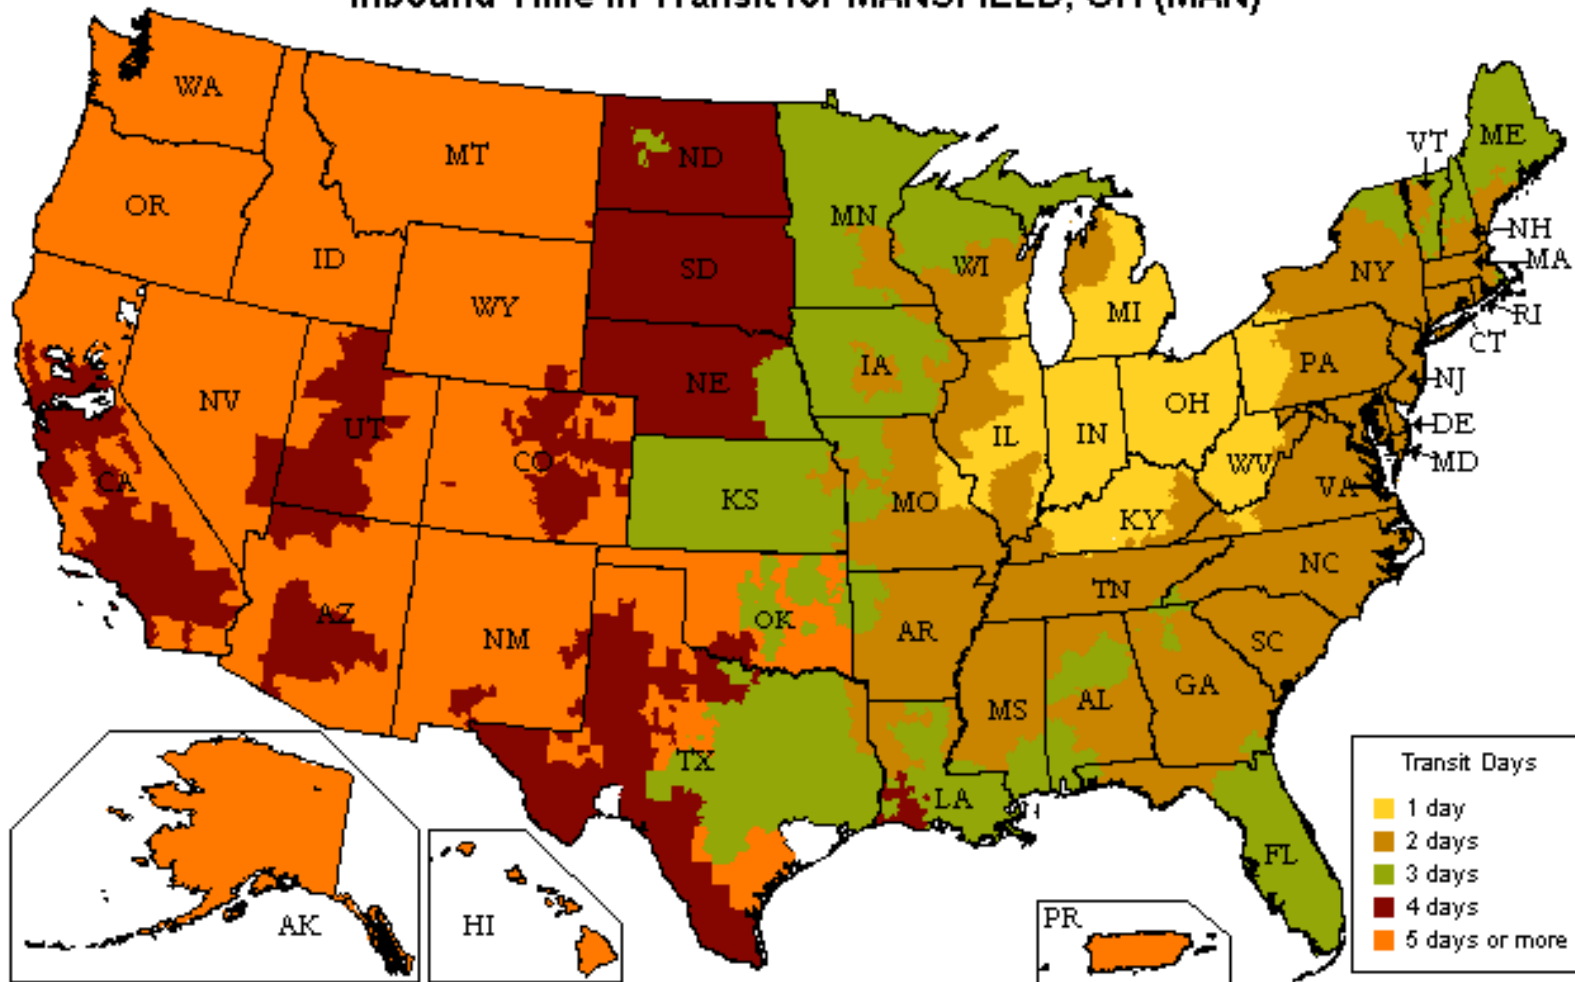

### Inbound Time in Transit for MANSFIELD, OH (MAN)

#### Speed

- More than 22,000 one- and two-day lanes
- Three- and four-day transcontinental service
- Faster shipment processing with UPS WorldShip®
- Expedited and time-critical solutions from UPS Freight Urgent LTL