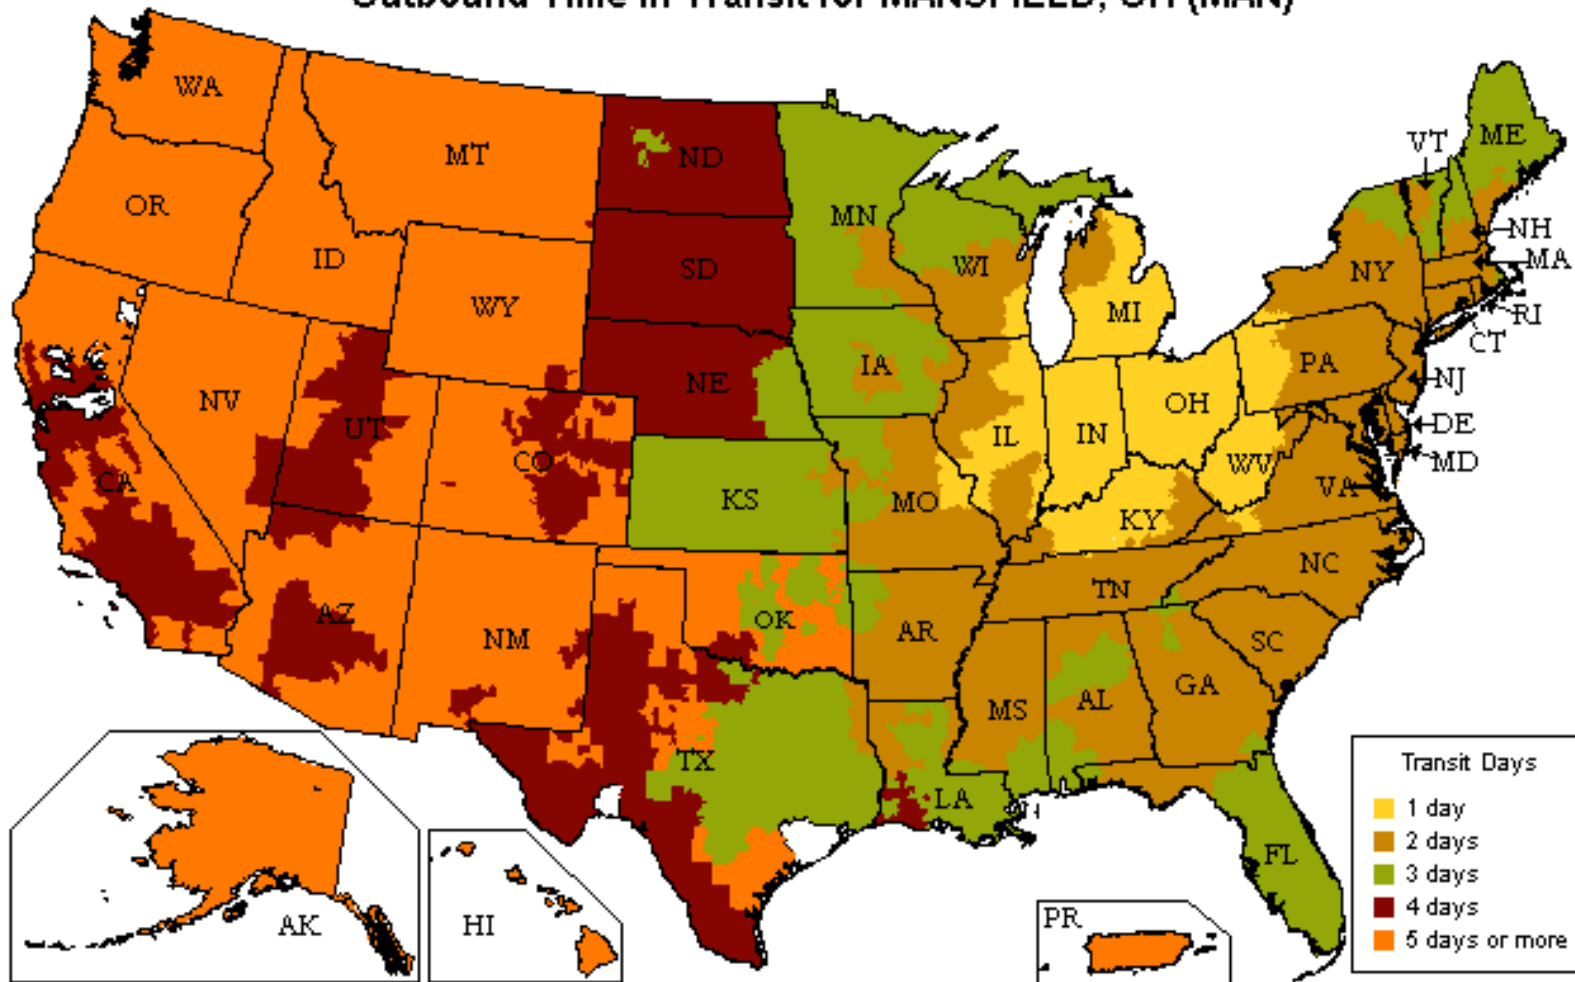

UPS Freight® LTL

Customized Time-In-Transit Map

800.333.7400

Outbound Time in Transit for MANSFIELD, OH (MAN)

Reliability

- Guaranteed* on-time delivery for all your standard LTL shipments

Speed

- More than 22,000 one- and two-day lanes
- Three- and four-day transcontinental service
- Faster shipment processing with UPS WorldShip®
- Expedited and time-critical solutions from UPS Freight Urgent LTL

Coverage

- One pickup for all your regional, interregional & long-haul needs
- Guaranteed* on-time service between the U.S. and Canada
- Reliable LTL service between the U.S. and Mexico

Flexibility

- Unique solutions for Trade Show exhibitors and Associations
- Ability to optimize transportation spend with UPS Ground Freight Pricing
- Truckload (TL) solutions for your accessorial or special TL needs. Call 888.682.4652 for more information

Technology

- Industry leading shipping & tracking applications that make your job easier

The transit map displayed is for illustration purposes only. Transit times may change and additional service days may apply for rural areas. Please visit ltl.upsfreight.com or call 800-333-7400 for specific transit times.