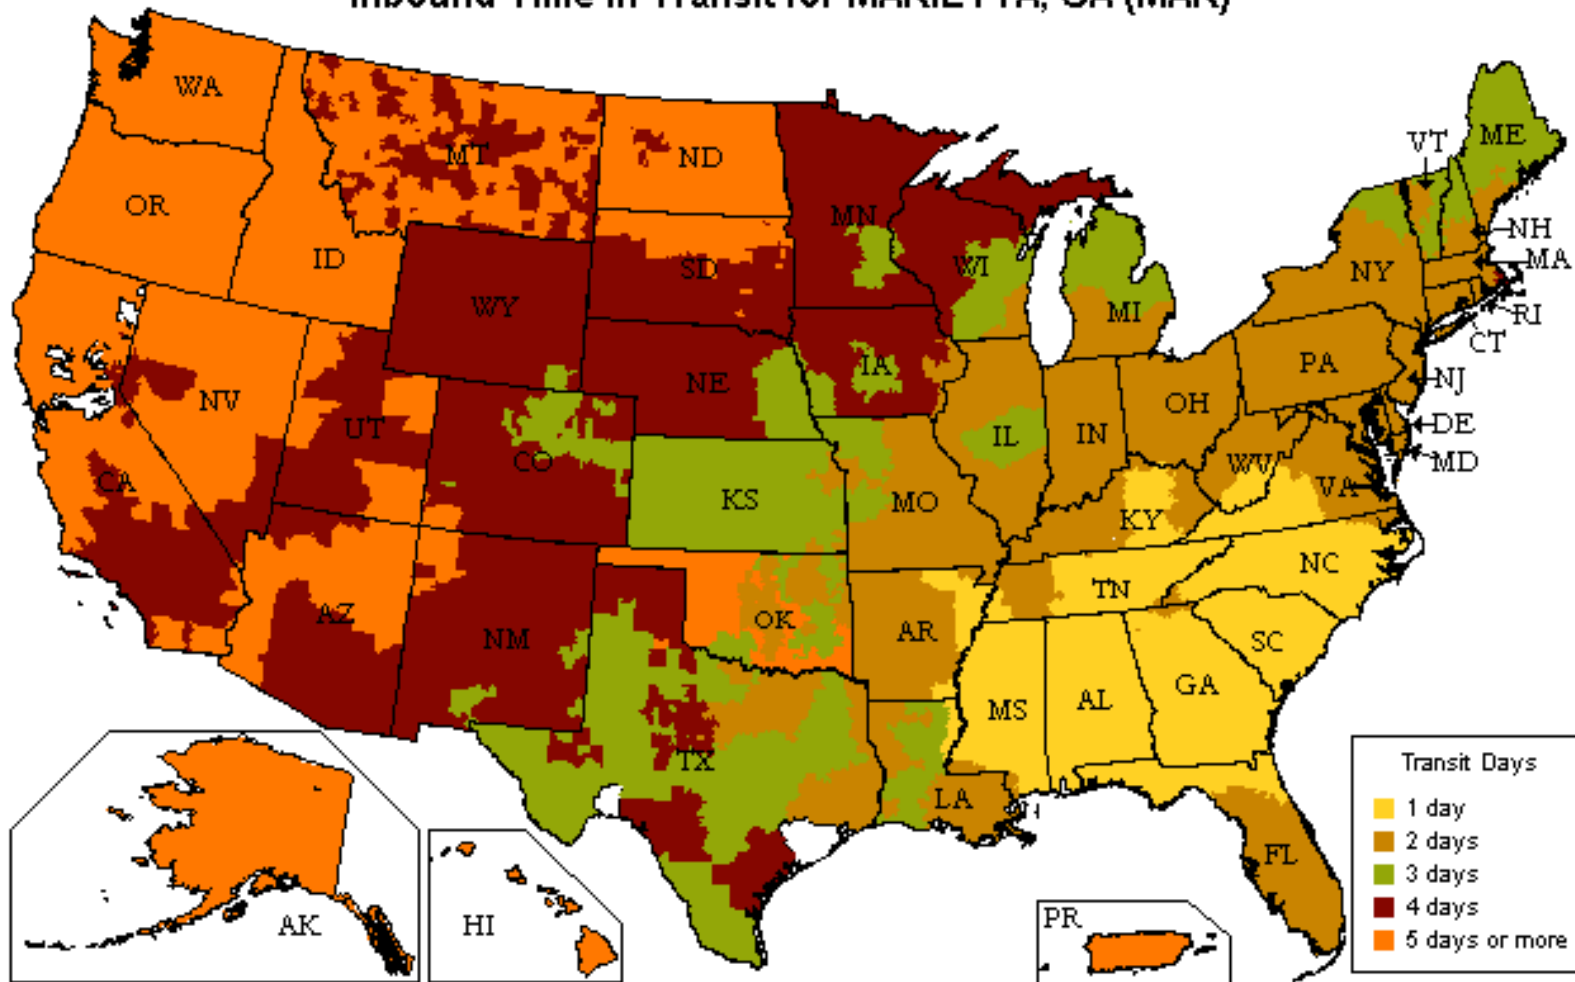

UPS Freight® LTL

Customized Time-In-Transit Map

800.333.7400

Inbound Time in Transit for MARIETTA, GA (MAR)

Reliability

- Guaranteed* on-time delivery for all your standard LTL shipments

Speed

- More than 22,000 one- and two-day lanes
- Three- and four-day transcontinental service
- Faster shipment processing with UPS WorldShip®
- Expedited and time-critical solutions from UPS Freight Urgent LTL

Coverage

- One pickup for all your regional, interregional & long-haul needs
- Guaranteed* on-time service between the U.S. and Canada
- Reliable LTL service between the U.S. and Mexico

Flexibility

- Unique solutions for Trade Show exhibitors and Associations
- Ability to optimize transportation spend with UPS Ground Freight Pricing
- Truckload (TL) solutions for your accessorial or special TL needs. Call 888.682.4652 for more information

Technology

- Industry leading shipping & tracking applications that make your job easier

The transit map displayed is for illustration purposes only. Transit times may change and additional service days may apply for rural areas. Please visit ltl.upsfreight.com or call 800-333-7400 for specific transit times.