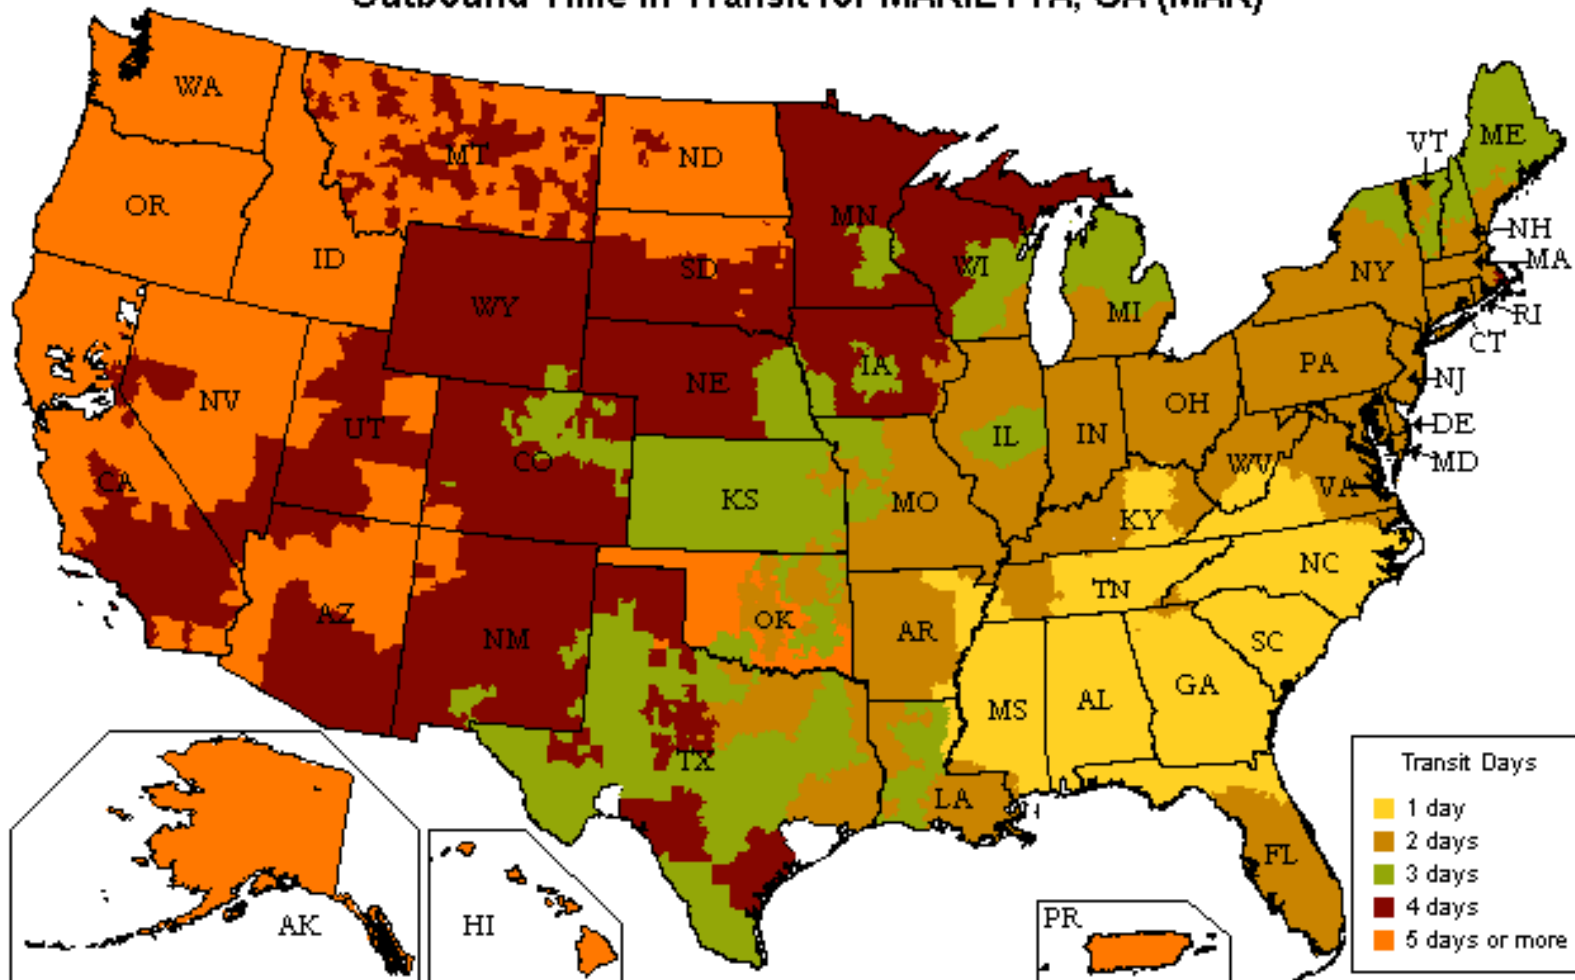

UPS Freight® LTL

Customized Time-In-Transit Map

800.333.7400

Outbound Time in Transit for MARIETTA, GA (MAR)

Reliability

- Guaranteed* on-time delivery for all your standard LTL shipments

Speed

- More than 22,000 one- and two-day lanes
- Three- and four-day transcontinental service
- Faster shipment processing with UPS WorldShip®
- Expedited and time-critical solutions from UPS Freight Urgent LTL

Coverage

- One pickup for all your regional, interregional & long-haul needs
- Guaranteed* on-time service between the U.S. and Canada
- Reliable LTL service between the U.S. and Mexico

Flexibility

- Unique solutions for Trade Show exhibitors and Associations
- Ability to optimize transportation spend with UPS Ground Freight Pricing
- Truckload (TL) solutions for your accessorial or special TL needs. Call 888.682.4652 for more information

Technology

- Industry leading shipping & tracking applications that make your job easier

The transit map displayed is for illustration purposes only. Transit times may change and additional service days may apply for rural areas. Please visit ltl.upsfreight.com or call 800-333-7400 for specific transit times.