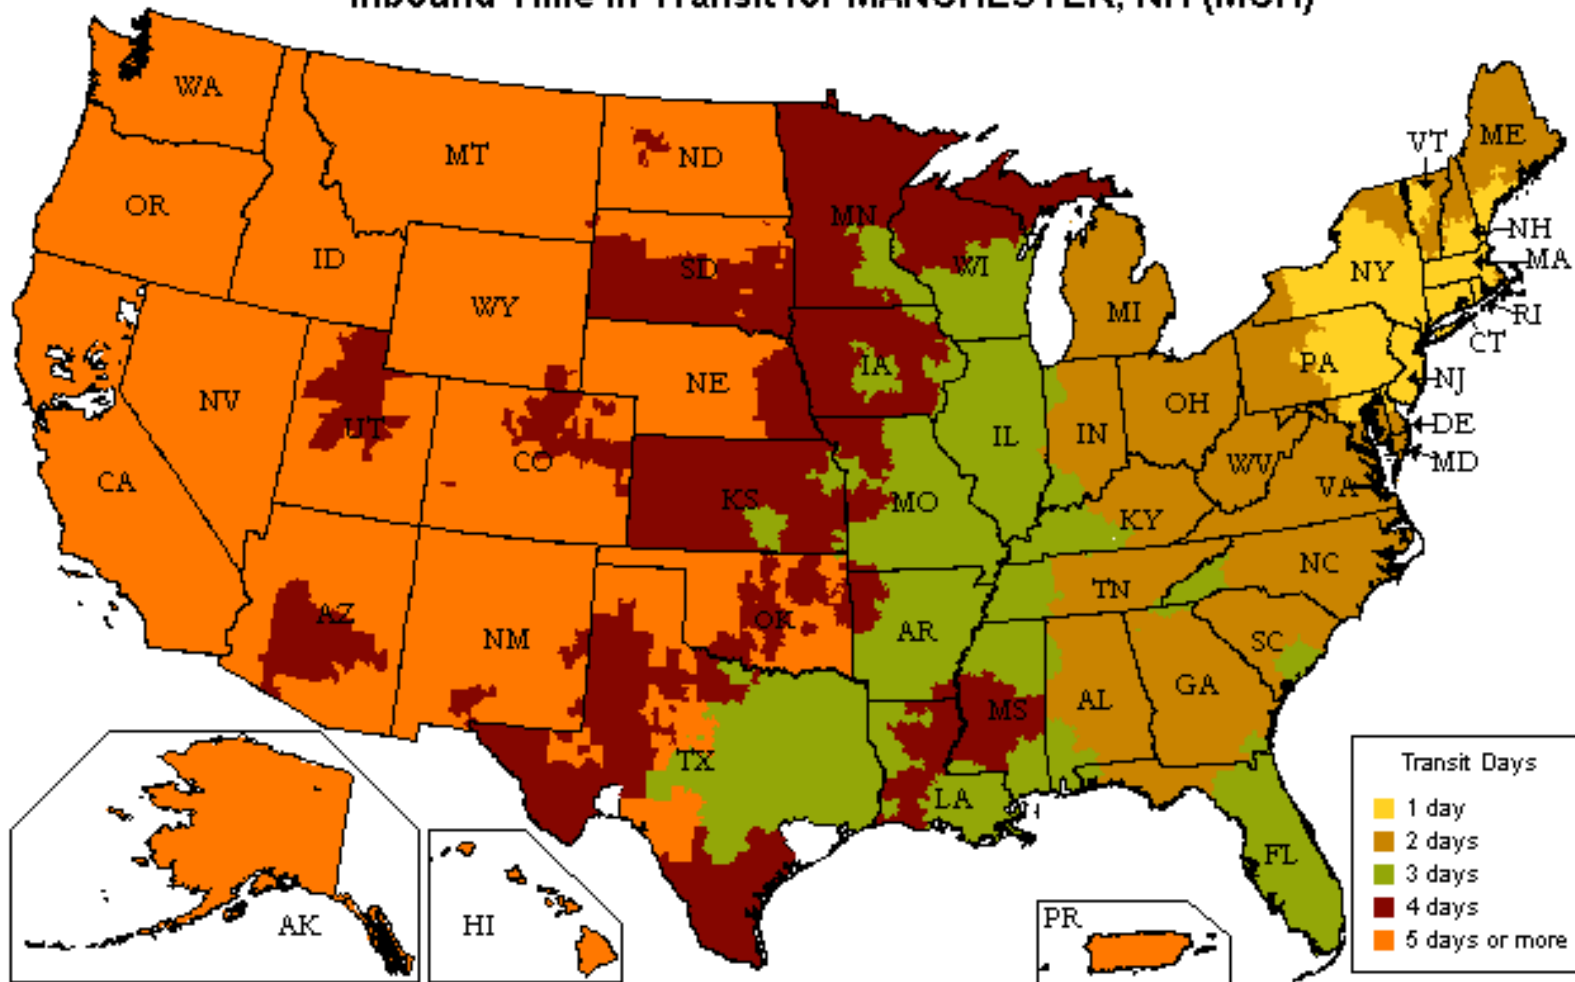

UPS Freight[®] LTL

Customized Time-In-Transit Map

800.333.7400

Inbound Time in Transit for MANCHESTER, NH (MCH)

Date: 05/13/2019

Reliability

- Guaranteed* on-time delivery for all your standard LTL shipments

Speed

- More than 22,000 one- and two-day lanes
- Three- and four-day transcontinental service
- Faster shipment processing with UPS WorldShip[®]
- Expedited and time-critical solutions from UPS Freight Urgent LTL

Coverage

- One pickup for all your regional, interregional & long-haul needs
- Guaranteed* on-time service between the U.S. and Canada
- Reliable LTL service between the U.S. and Mexico

Flexibility

- Unique solutions for Trade Show exhibitors and Associations
- Ability to optimize transportation spend with UPS Ground Freight Pricing
- Truckload (TL) solutions for your accessorial or special TL needs. Call 888.682.4652 for more information

Technology

- Industry leading shipping & tracking applications that make your job easier

The transit map displayed is for illustration purposes only. Transit times may change and additional service days may apply for rural areas. Please visit ltl.upsfreight.com or call 800-333-7400 for specific transit times.