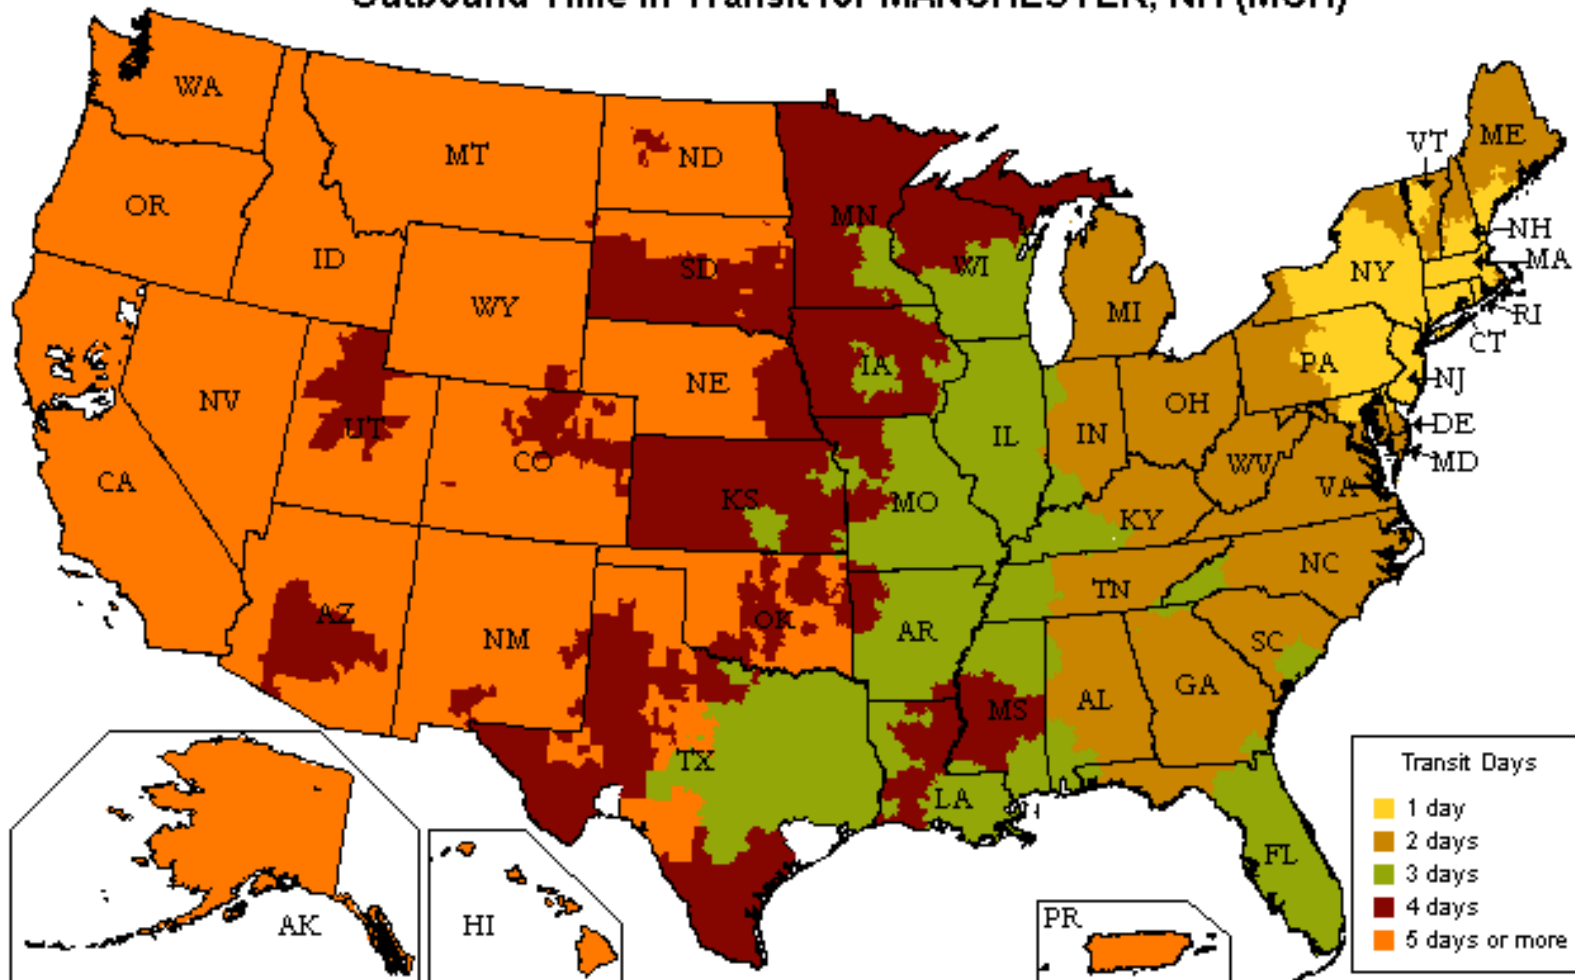

## Customized Time-In-Transit Map

800.333.7400

### Outbound Time in Transit for MANCHESTER, NH (MCH)

#### Speed

- More than 22,000 one- and two-day lanes
- Three- and four-day transcontinental service
- Faster shipment processing with UPS WorldShip®
- Expedited and time-critical solutions from UPS Freight Urgent LTL