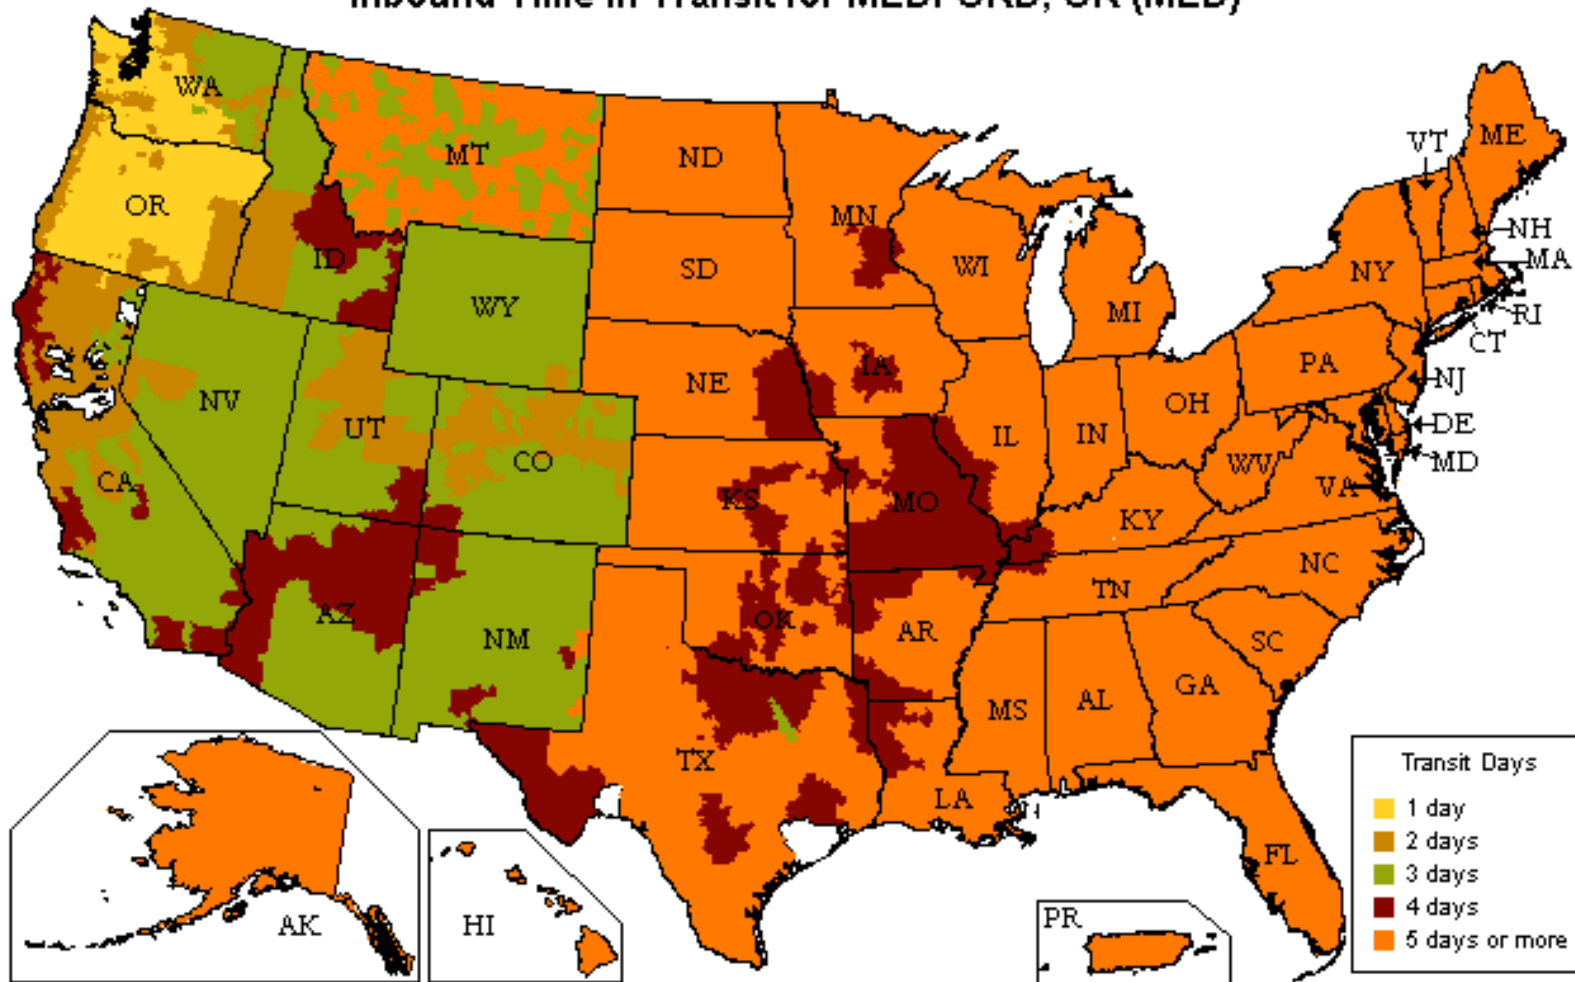

UPS Freight® LTL

Customized Time-In-Transit Map

800.333.7400

Inbound Time in Transit for MEDFORD, OR (MED)

Reliability

- Guaranteed* on-time delivery for all your standard LTL shipments

Speed

- More than 22,000 one- and two-day lanes
- Three- and four-day transcontinental service
- Faster shipment processing with UPS WorldShip®
- Expedited and time-critical solutions from UPS Freight Urgent LTL

Coverage

- One pickup for all your regional, interregional & long-haul needs
- Guaranteed* on-time service between the U.S. and Canada
- Reliable LTL service between the U.S. and Mexico

Flexibility

- Unique solutions for Trade Show exhibitors and Associations
- Ability to optimize transportation spend with UPS Ground Freight Pricing
- Truckload (TL) solutions for your accessorial or special TL needs. Call 888.682.4652 for more information

Technology

- Industry leading shipping & tracking applications that make your job easier

The transit map displayed is for illustration purposes only. Transit times may change and additional service days may apply for rural areas. Please visit ltl.upsfreight.com or call 800-333-7400 for specific transit times.