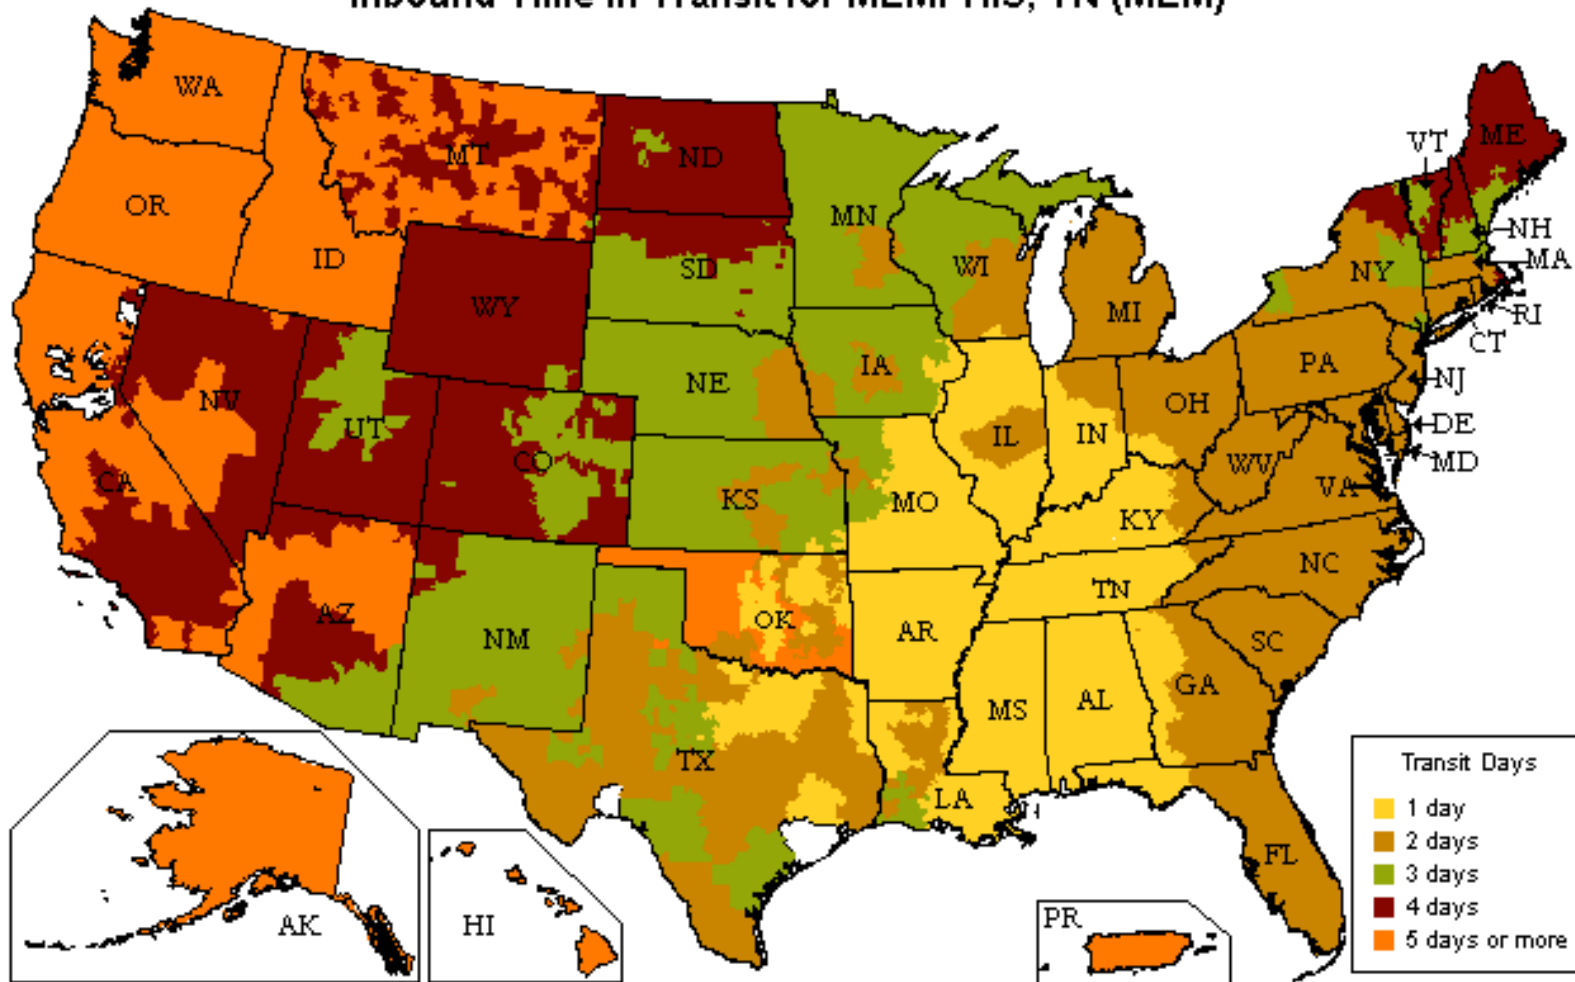

UPS Freight® LTL

Customized Time-In-Transit Map

800.333.7400

Inbound Time in Transit for MEMPHIS, TN (MEM)

Date: 05/13/2019

Reliability

- Guaranteed* on-time delivery for all your standard LTL shipments

Speed

- More than 22,000 one- and two-day lanes
- Three- and four-day transcontinental service
- Faster shipment processing with UPS WorldShip®
- Expedited and time-critical solutions from UPS Freight Urgent LTL

Coverage

- One pickup for all your regional, interregional & long-haul needs
- Guaranteed* on-time service between the U.S. and Canada
- Reliable LTL service between the U.S. and Mexico

Flexibility

- Unique solutions for Trade Show exhibitors and Associations
- Ability to optimize transportation spend with UPS Ground Freight Pricing
- Truckload (TL) solutions for your accessorial or special TL needs. Call 888.682.4652 for more information