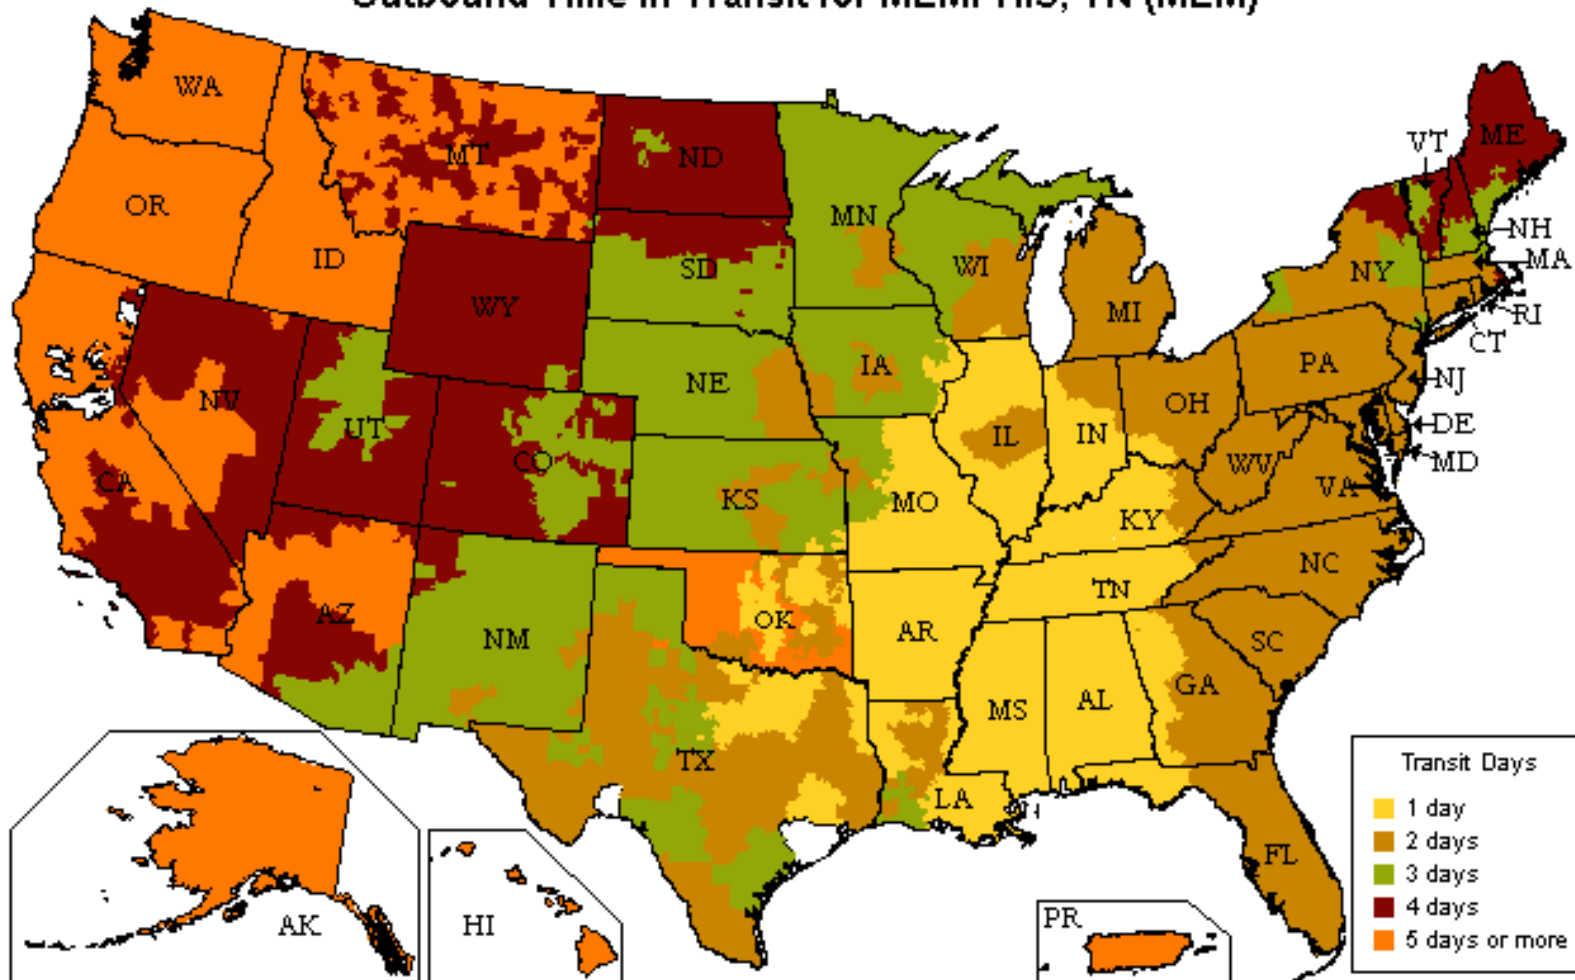

UPS Freight® LTL

Customized Time-In-Transit Map

800.333.7400

Outbound Time in Transit for MEMPHIS, TN (MEM)

Reliability

- Guaranteed* on-time delivery for all your standard LTL shipments

Speed

- More than 22,000 one- and two-day lanes
- Three- and four-day transcontinental service
- Faster shipment processing with UPS WorldShip®
- Expedited and time-critical solutions from UPS Freight Urgent LTL

Coverage

- One pickup for all your regional, interregional & long-haul needs
- Guaranteed* on-time service between the U.S. and Canada
- Reliable LTL service between the U.S. and Mexico

Flexibility

- Unique solutions for Trade Show exhibitors and Associations
- Ability to optimize transportation spend with UPS Ground Freight Pricing
- Truckload (TL) solutions for your accessorial or special TL needs. Call 888.682.4652 for more information

Technology

- Industry leading shipping & tracking applications that make your job easier

The transit map displayed is for illustration purposes only. Transit times may change and additional service days may apply for rural areas. Please visit ltl.upsfreight.com or call 800-333-7400 for specific transit times.