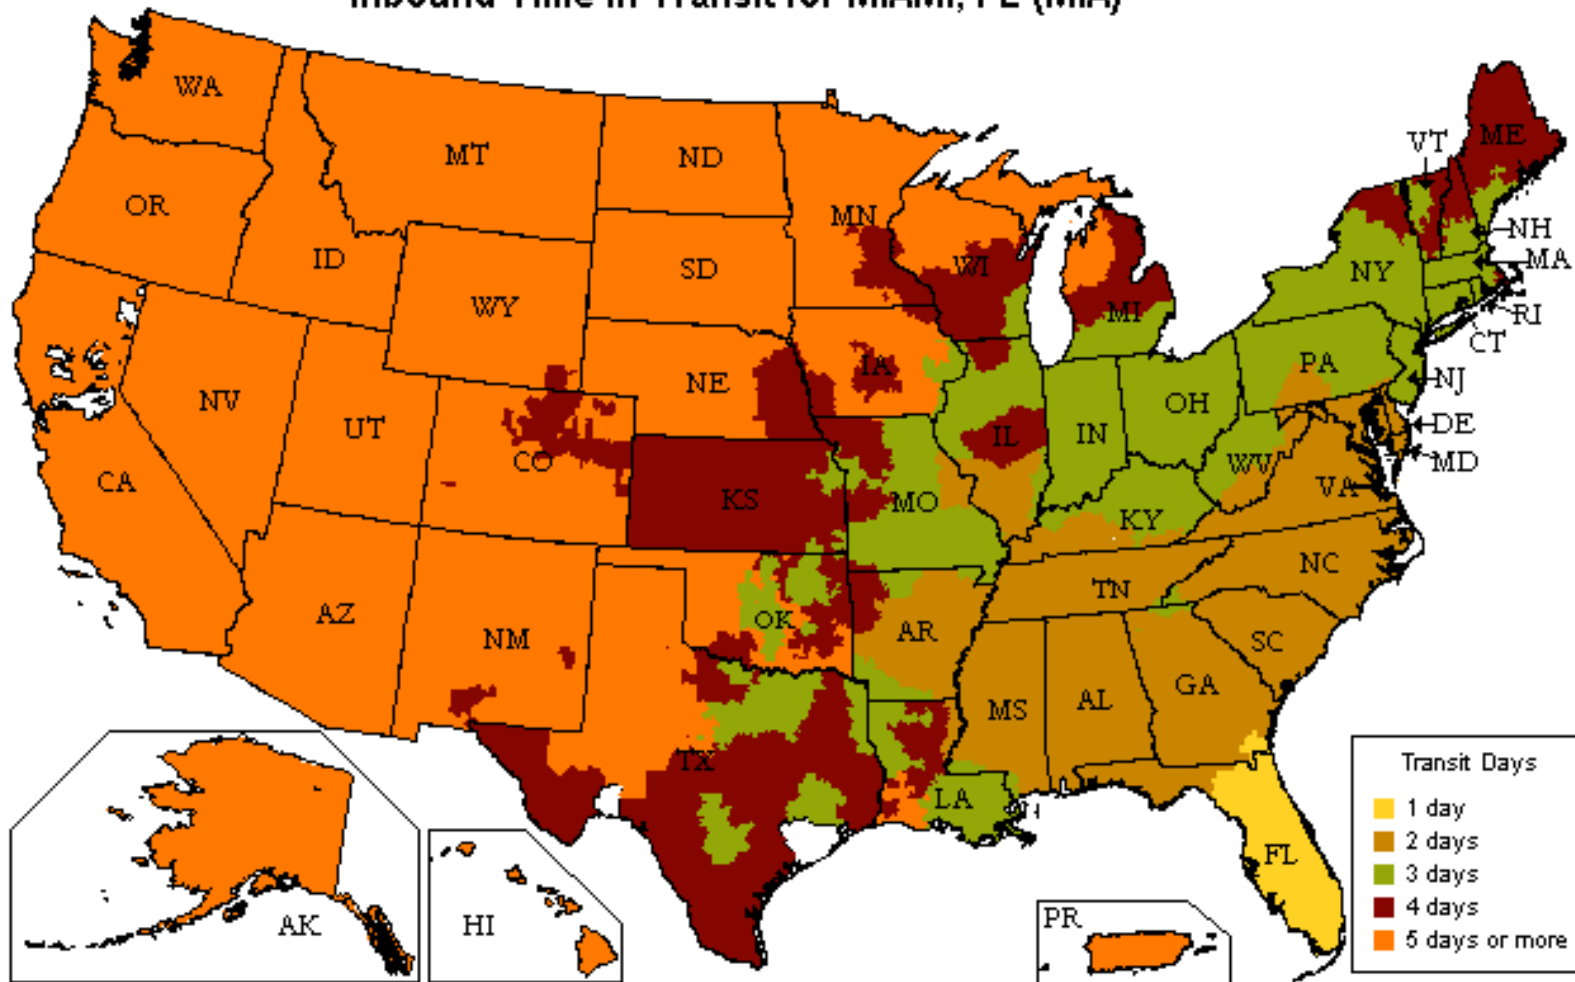

## Customized Time-In-Transit Map

800.333.7400

### Inbound Time in Transit for MIAMI, FL (MIA)

Date: 05/13/2019

#### Speed

- More than 22,000 one- and two-day lanes
- Three- and four-day transcontinental service
- Faster shipment processing with UPS WorldShip®
- Expedited and time-critical solutions from UPS Freight Urgent LTL