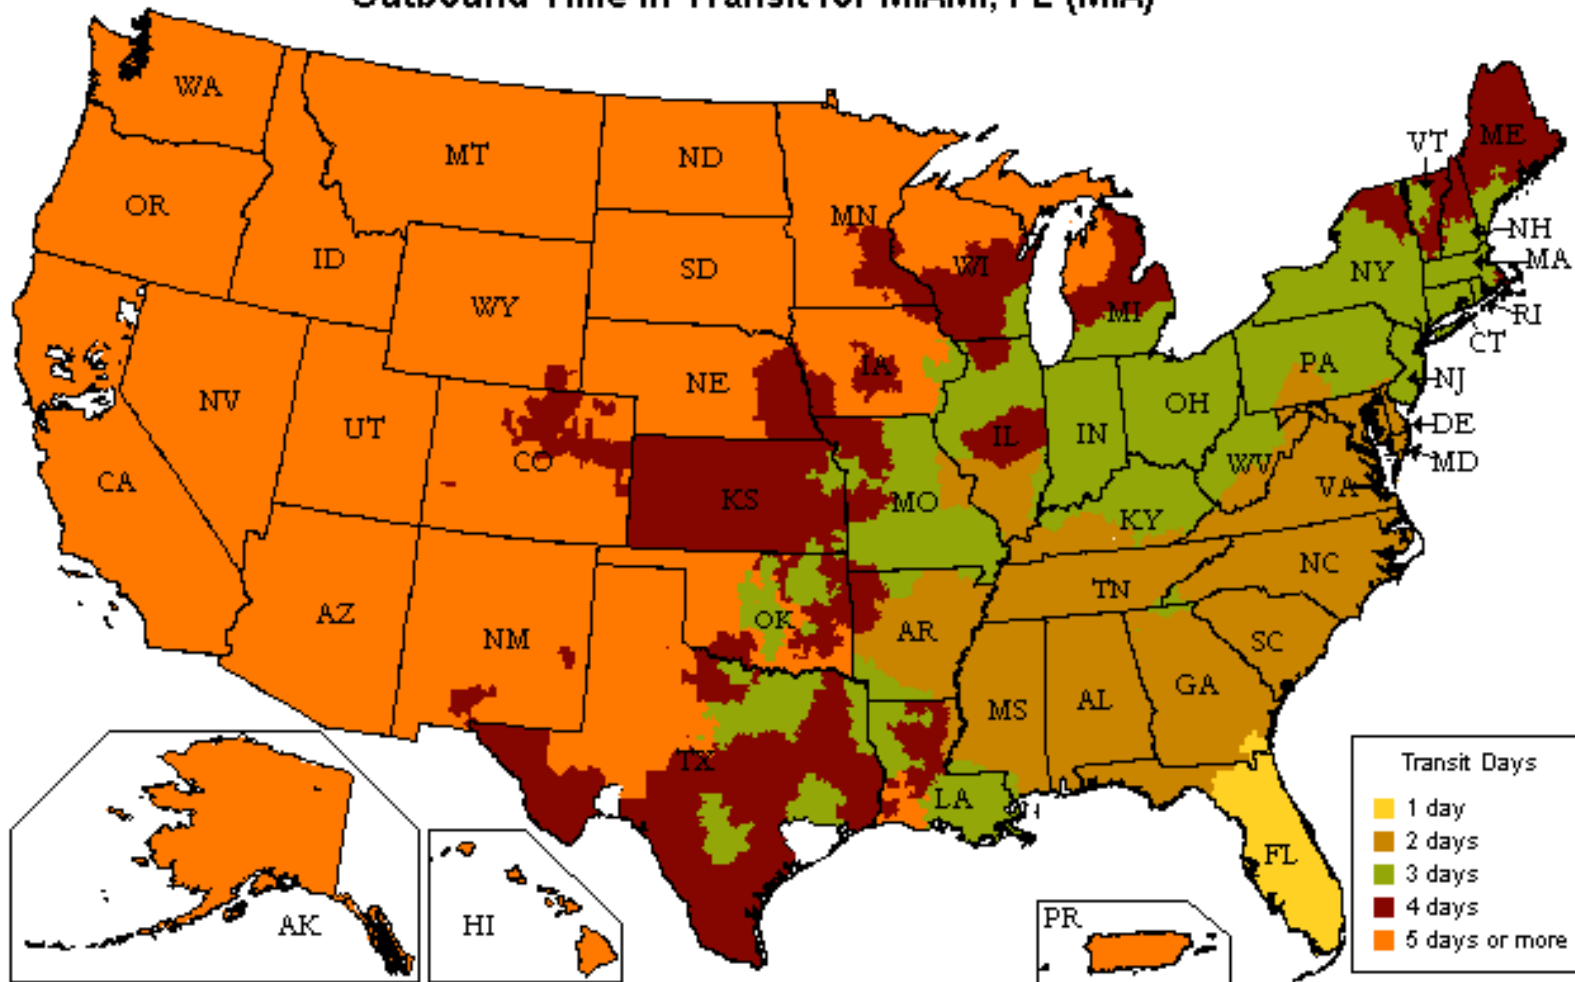

UPS Freight[®] LTL

Customized Time-In-Transit Map

800.333.7400

Outbound Time in Transit for MIAMI, FL (MIA)

Reliability

- Guaranteed* on-time delivery for all your standard LTL shipments

Speed

- More than 22,000 one- and two-day lanes
- Three- and four-day transcontinental service
- Faster shipment processing with UPS WorldShip[®]
- Expedited and time-critical solutions from UPS Freight Urgent LTL

Coverage

- One pickup for all your regional, interregional & long-haul needs
- Guaranteed* on-time service between the U.S. and Canada
- Reliable LTL service between the U.S. and Mexico

Flexibility

- Unique solutions for Trade Show exhibitors and Associations
- Ability to optimize transportation spend with UPS Ground Freight Pricing
- Truckload (TL) solutions for your accessorial or special TL needs. Call 888.682.4652 for more information

Technology

- Industry leading shipping & tracking applications that make your job easier

The transit map displayed is for illustration purposes only. Transit times may change and additional service days may apply for rural areas. Please visit ltl.upsfreight.com or call 800-333-7400 for specific transit times.