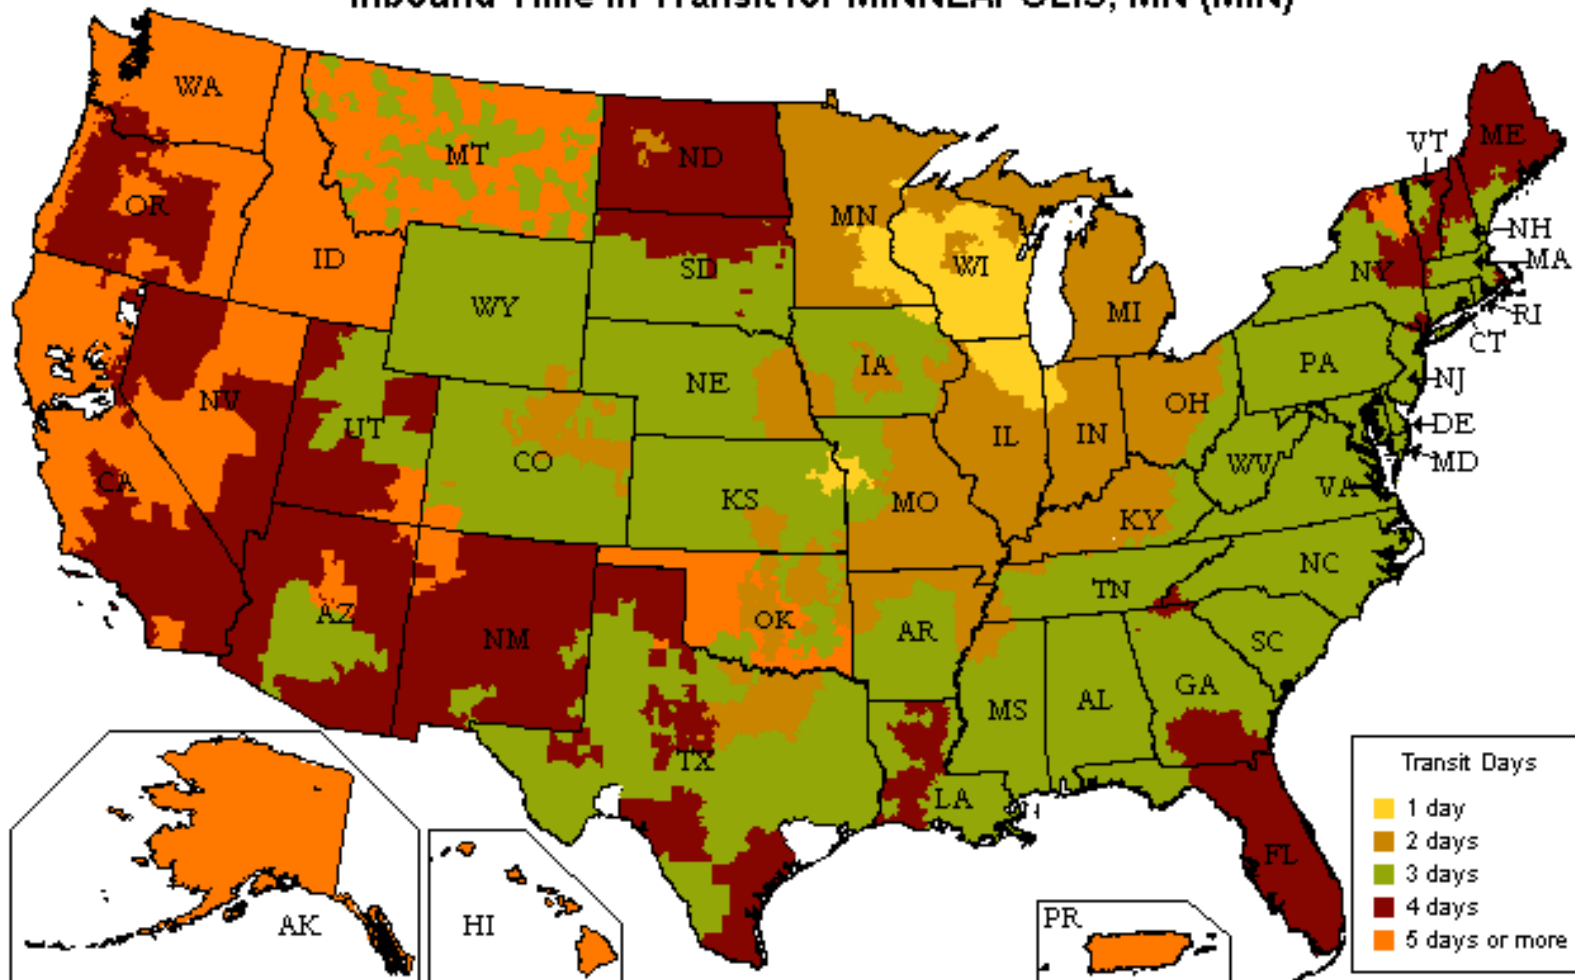

UPS Freight® LTL

Customized Time-In-Transit Map

800.333.7400

Inbound Time in Transit for MINNEAPOLIS, MN (MIN)

Date: 05/13/2019

Reliability

- Guaranteed* on-time delivery for all your standard LTL shipments

Speed

- More than 22,000 one- and two-day lanes
- Three- and four-day transcontinental service
- Faster shipment processing with UPS WorldShip®
- Expedited and time-critical solutions from UPS Freight Urgent LTL

Coverage

- One pickup for all your regional, interregional & long-haul needs
- Guaranteed* on-time service between the U.S. and Canada
- Reliable LTL service between the U.S. and Mexico

Flexibility

- Unique solutions for Trade Show exhibitors and Associations
- Ability to optimize transportation spend with UPS Ground Freight Pricing
- Truckload (TL) solutions for your accessorial or special TL needs. Call 888.682.4652 for more information