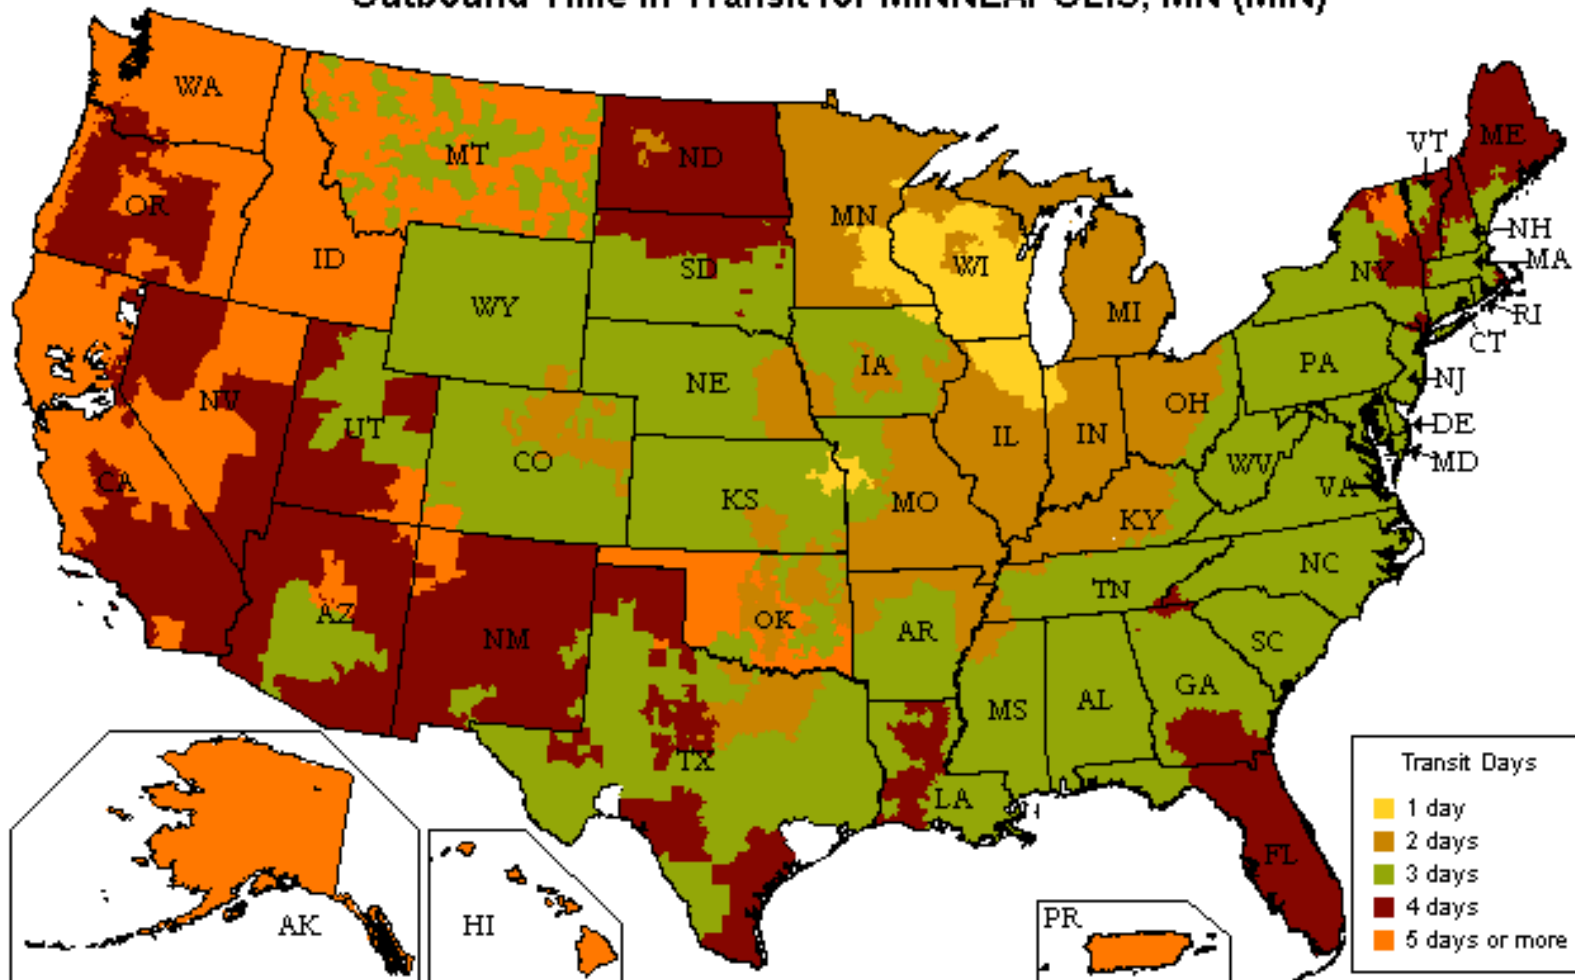

UPS Freight® LTL

Customized Time-In-Transit Map

800.333.7400

Outbound Time in Transit for MINNEAPOLIS, MN (MIN)

Date: 05/13/2019

Reliability

- Guaranteed* on-time delivery for all your standard LTL shipments

Speed

- More than 22,000 one- and two-day lanes
- Three- and four-day transcontinental service
- Faster shipment processing with UPS WorldShip®
- Expedited and time-critical solutions from UPS Freight Urgent LTL

Coverage

- One pickup for all your regional, interregional & long-haul needs
- Guaranteed* on-time service between the U.S. and Canada
- Reliable LTL service between the U.S. and Mexico

Flexibility

- Unique solutions for Trade Show exhibitors and Associations
- Ability to optimize transportation spend with UPS Ground Freight Pricing
- Truckload (TL) solutions for your accessorial or special TL needs. Call 888.682.4652 for more information