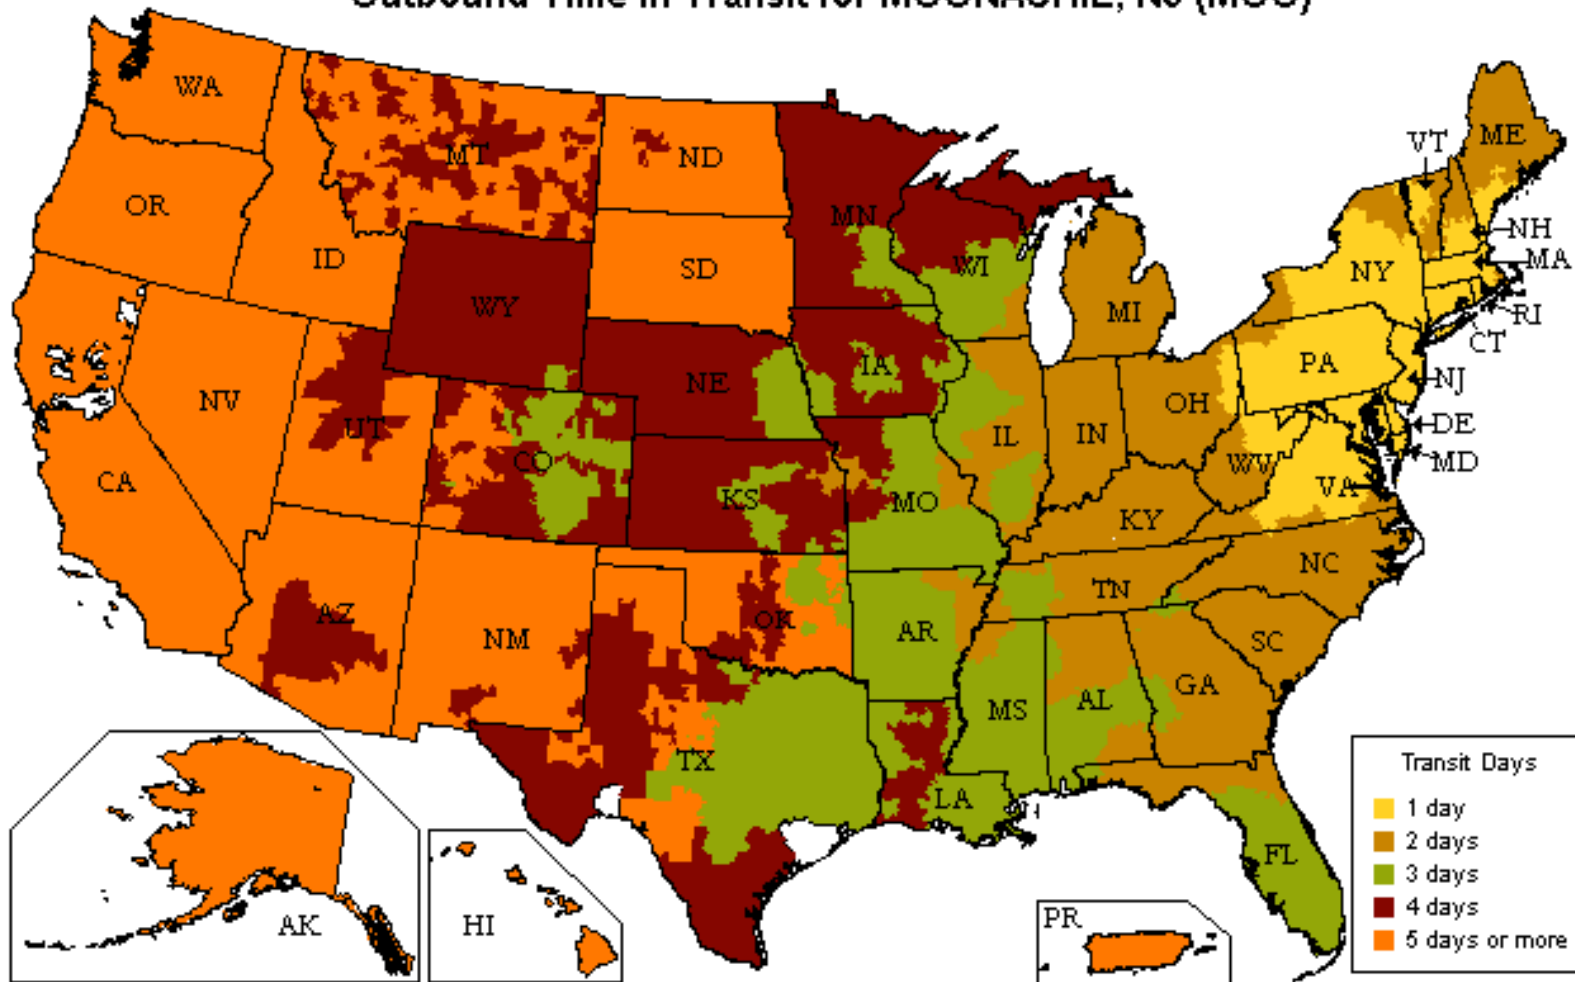

UPS Freight® LTL

Customized Time-In-Transit Map

800.333.7400

Outbound Time in Transit for MOONACHIE, NJ (MOO)

Reliability

- Guaranteed* on-time delivery for all your standard LTL shipments

Speed

- More than 22,000 one- and two-day lanes
- Three- and four-day transcontinental service
- Faster shipment processing with UPS WorldShip®
- Expedited and time-critical solutions from UPS Freight Urgent LTL

Coverage

- One pickup for all your regional, interregional & long-haul needs
- Guaranteed* on-time service between the U.S. and Canada
- Reliable LTL service between the U.S. and Mexico

Flexibility

- Unique solutions for Trade Show exhibitors and Associations
- Ability to optimize transportation spend with UPS Ground Freight Pricing
- Truckload (TL) solutions for your accessorial or special TL needs. Call 888.682.4652 for more information

Technology

- Industry leading shipping & tracking applications that make your job easier

The transit map displayed is for illustration purposes only. Transit times may change and additional service days may apply for rural areas. Please visit ltl.upsfreight.com or call 800-333-7400 for specific transit times.