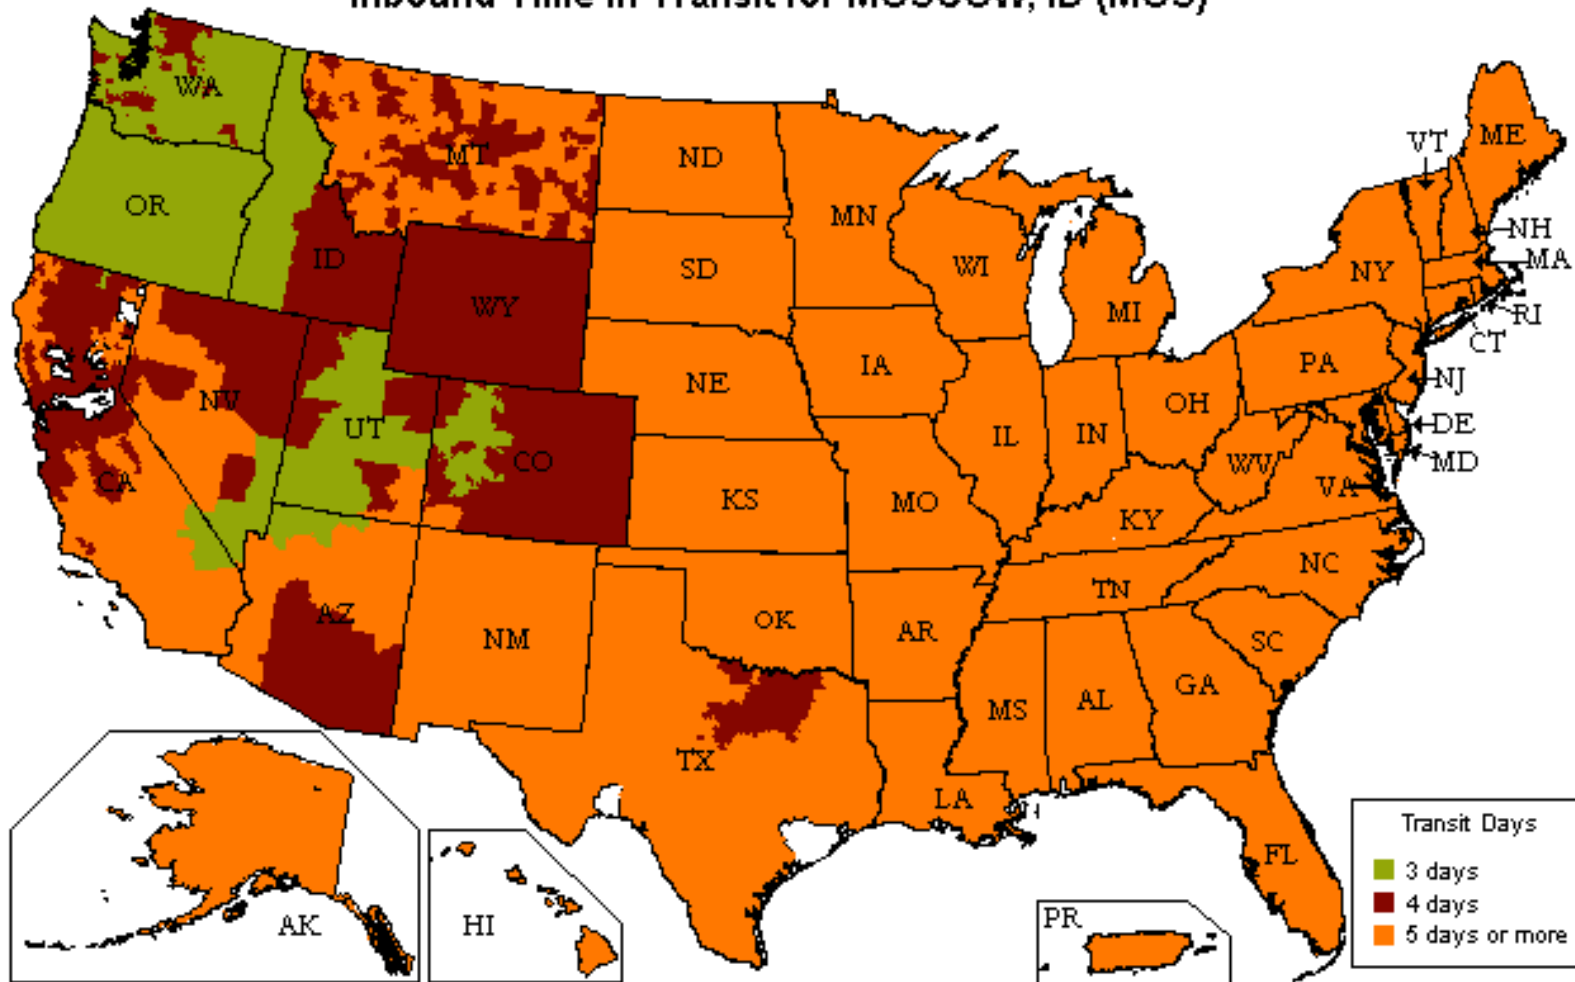

UPS Freight® LTL

Customized Time-In-Transit Map

800.333.7400

Inbound Time in Transit for MOSCOW, ID (MOS)

Reliability

- Guaranteed* on-time delivery for all your standard LTL shipments

Speed

- More than 22,000 one- and two-day lanes
- Three- and four-day transcontinental service
- Faster shipment processing with UPS WorldShip®
- Expedited and time-critical solutions from UPS Freight Urgent LTL

Coverage

- One pickup for all your regional, interregional & long-haul needs
- Guaranteed* on-time service between the U.S. and Canada
- Reliable LTL service between the U.S. and Mexico

Flexibility

- Unique solutions for Trade Show exhibitors and Associations
- Ability to optimize transportation spend with UPS Ground Freight Pricing
- Truckload (TL) solutions for your accessorial or special TL needs. Call 888.682.4652 for more information

Technology

- Industry leading shipping & tracking applications that make your job easier

The transit map displayed is for illustration purposes only. Transit times may change and additional service days may apply for rural areas. Please visit ltl.upsfreight.com or call 800-333-7400 for specific transit times.