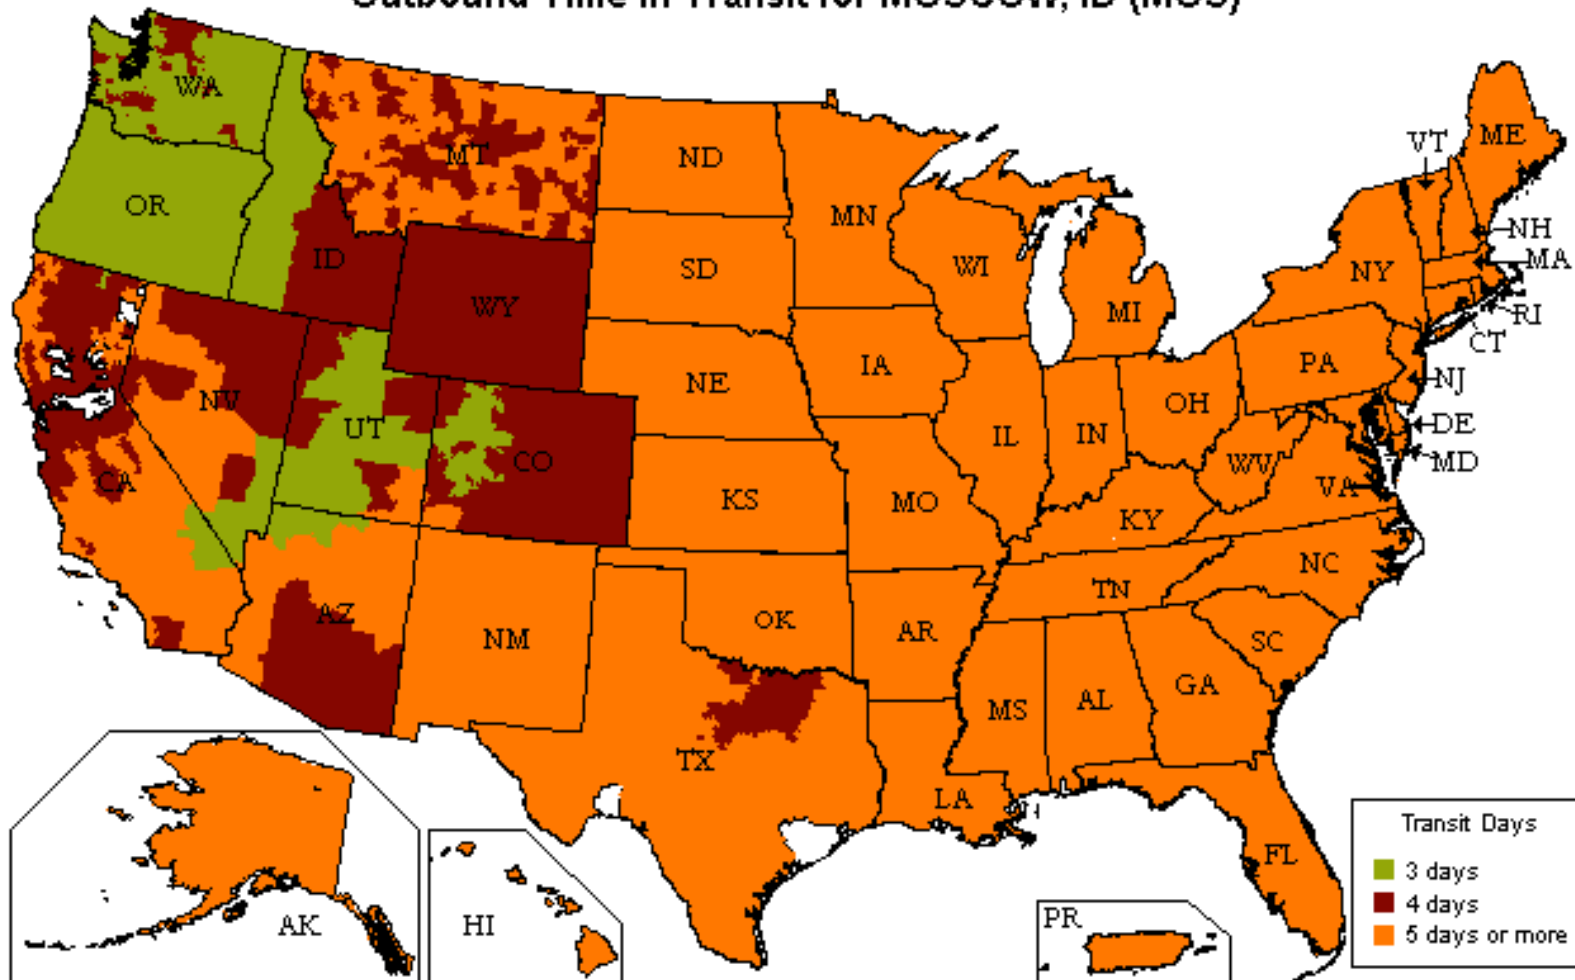

UPS Freight[®] LTL

Customized Time-In-Transit Map

800.333.7400

Outbound Time in Transit for MOSCOW, ID (MOS)

Date: 05/13/2019

Reliability

- Guaranteed* on-time delivery for all your standard LTL shipments

Speed

- More than 22,000 one- and two-day lanes
- Three- and four-day transcontinental service
- Faster shipment processing with UPS WorldShip[®]
- Expedited and time-critical solutions from UPS Freight Urgent LTL