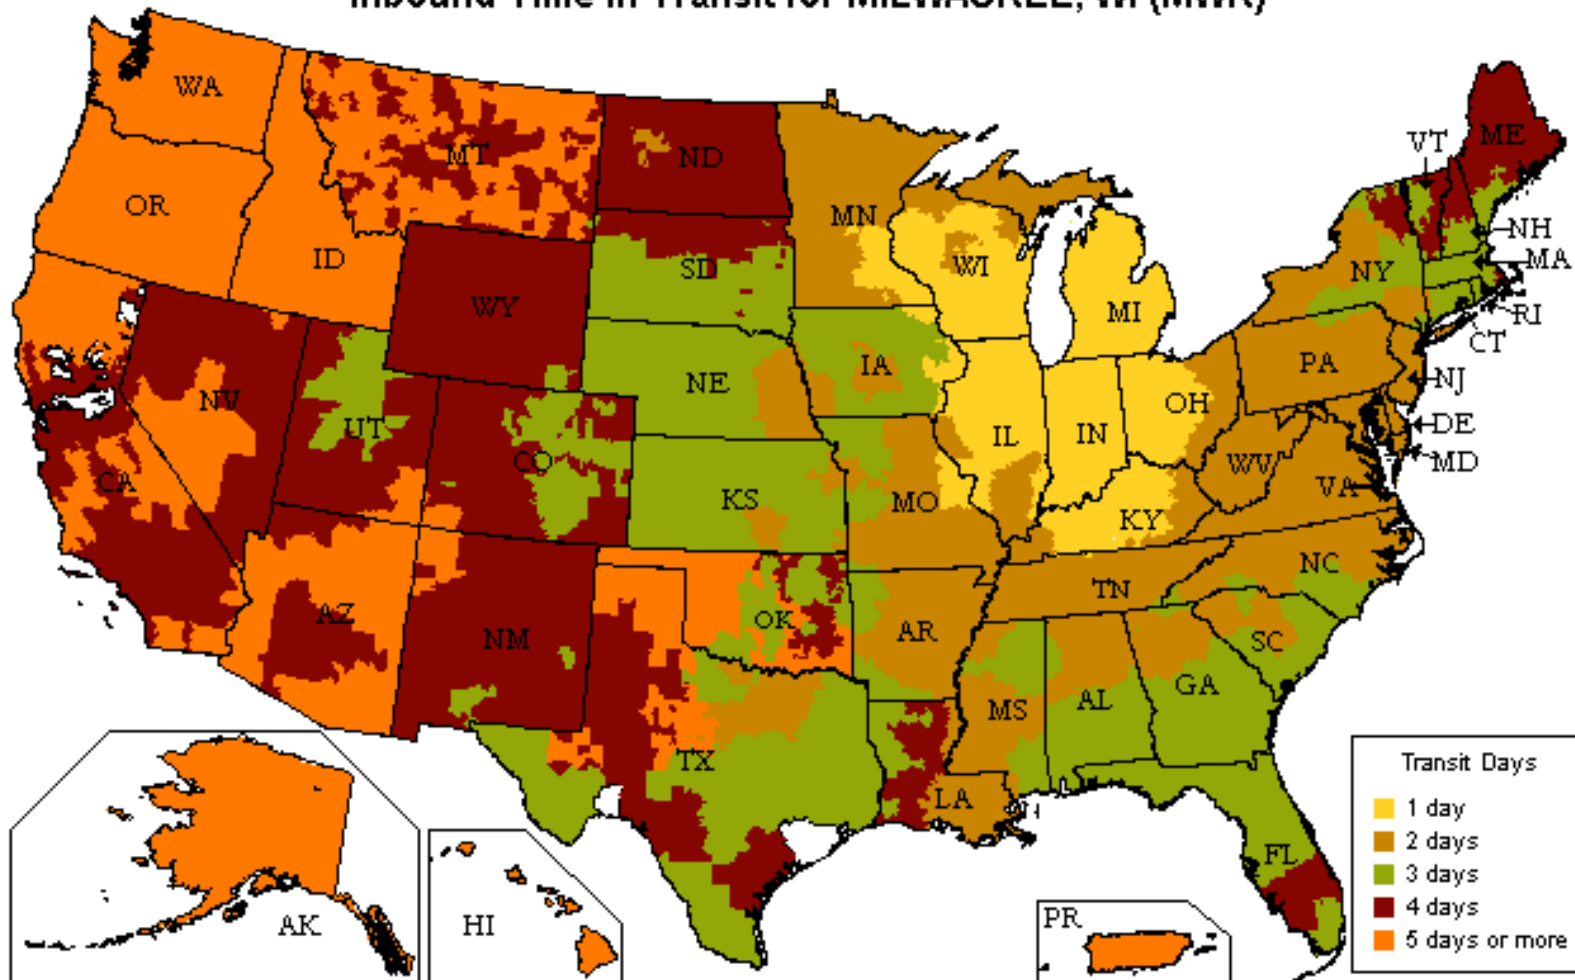

UPS Freight® LTL

Customized Time-In-Transit Map

800.333.7400

Inbound Time in Transit for MILWAUKEE, WI (MWK)

Reliability

- Guaranteed* on-time delivery for all your standard LTL shipments

Speed

- More than 22,000 one- and two-day lanes
- Three- and four-day transcontinental service
- Faster shipment processing with UPS WorldShip®
- Expedited and time-critical solutions from UPS Freight Urgent LTL

Coverage

- One pickup for all your regional, interregional & long-haul needs
- Guaranteed* on-time service between the U.S. and Canada
- Reliable LTL service between the U.S. and Mexico

Flexibility

- Unique solutions for Trade Show exhibitors and Associations
- Ability to optimize transportation spend with UPS Ground Freight Pricing
- Truckload (TL) solutions for your accessorial or special TL needs. Call 888.682.4652 for more information

Technology

- Industry leading shipping & tracking applications that make your job easier

The transit map displayed is for illustration purposes only. Transit times may change and additional service days may apply for rural areas. Please visit ltl.upsfreight.com or call 800-333-7400 for specific transit times.