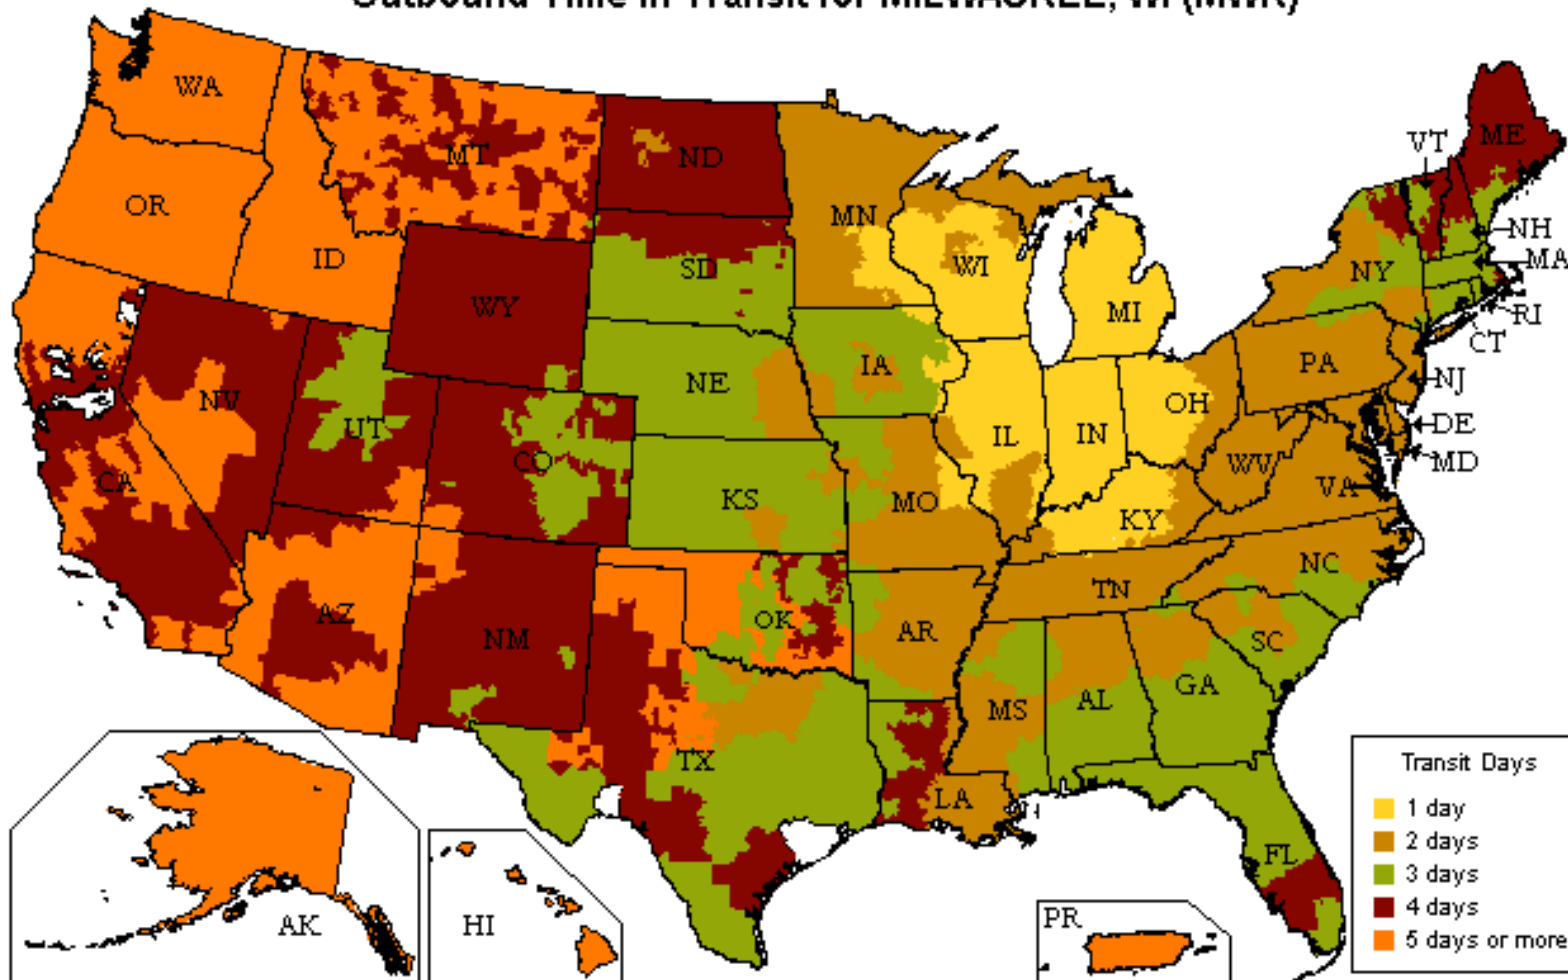

## Customized Time-In-Transit Map

800.333.7400

### Outbound Time in Transit for MILWAUKEE, WI (MWK)

#### Speed

- More than 22,000 one- and two-day lanes
- Three- and four-day transcontinental service
- Faster shipment processing with UPS WorldShip®
- Expedited and time-critical solutions from UPS Freight Urgent LTL