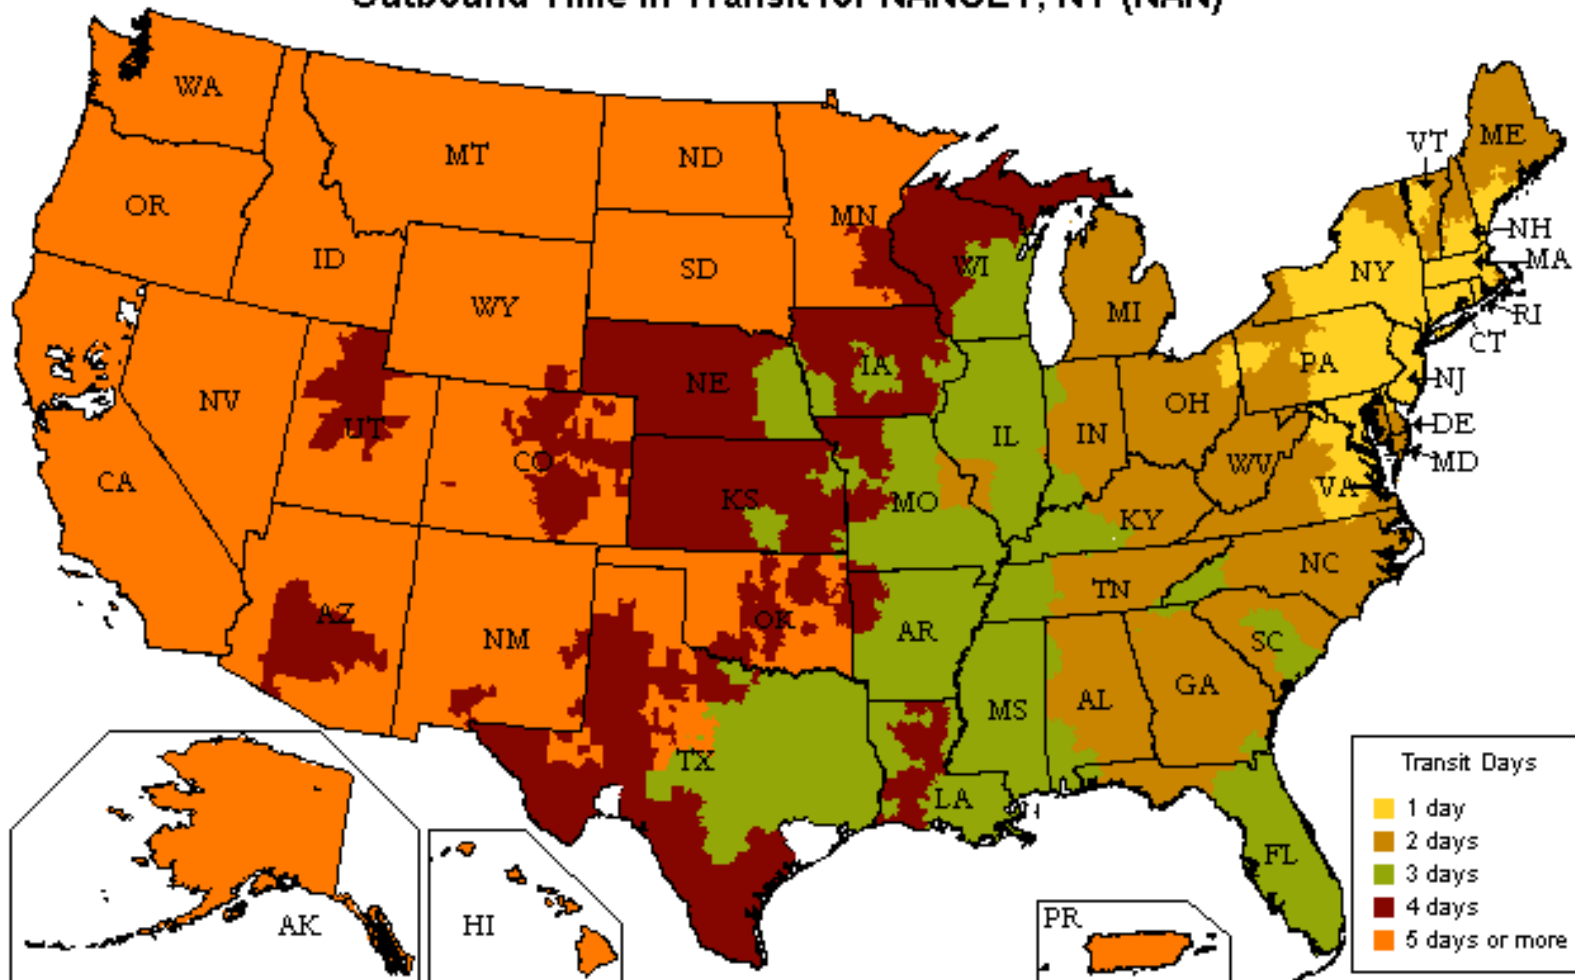

UPS Freight[®] LTL

Customized Time-In-Transit Map

800.333.7400

Outbound Time in Transit for NANUET, NY (NAN)

Reliability

- Guaranteed* on-time delivery for all your standard LTL shipments

Speed

- More than 22,000 one- and two-day lanes
- Three- and four-day transcontinental service
- Faster shipment processing with UPS WorldShip[®]
- Expedited and time-critical solutions from UPS Freight Urgent LTL

Coverage

- One pickup for all your regional, interregional & long-haul needs
- Guaranteed* on-time service between the U.S. and Canada
- Reliable LTL service between the U.S. and Mexico

Flexibility

- Unique solutions for Trade Show exhibitors and Associations
- Ability to optimize transportation spend with UPS Ground Freight Pricing
- Truckload (TL) solutions for your accessorial or special TL needs. Call 888.682.4652 for more information

Technology

- Industry leading shipping & tracking applications that make your job easier

The transit map displayed is for illustration purposes only. Transit times may change and additional service days may apply for rural areas. Please visit ltl.upsfreight.com or call 800-333-7400 for specific transit times.