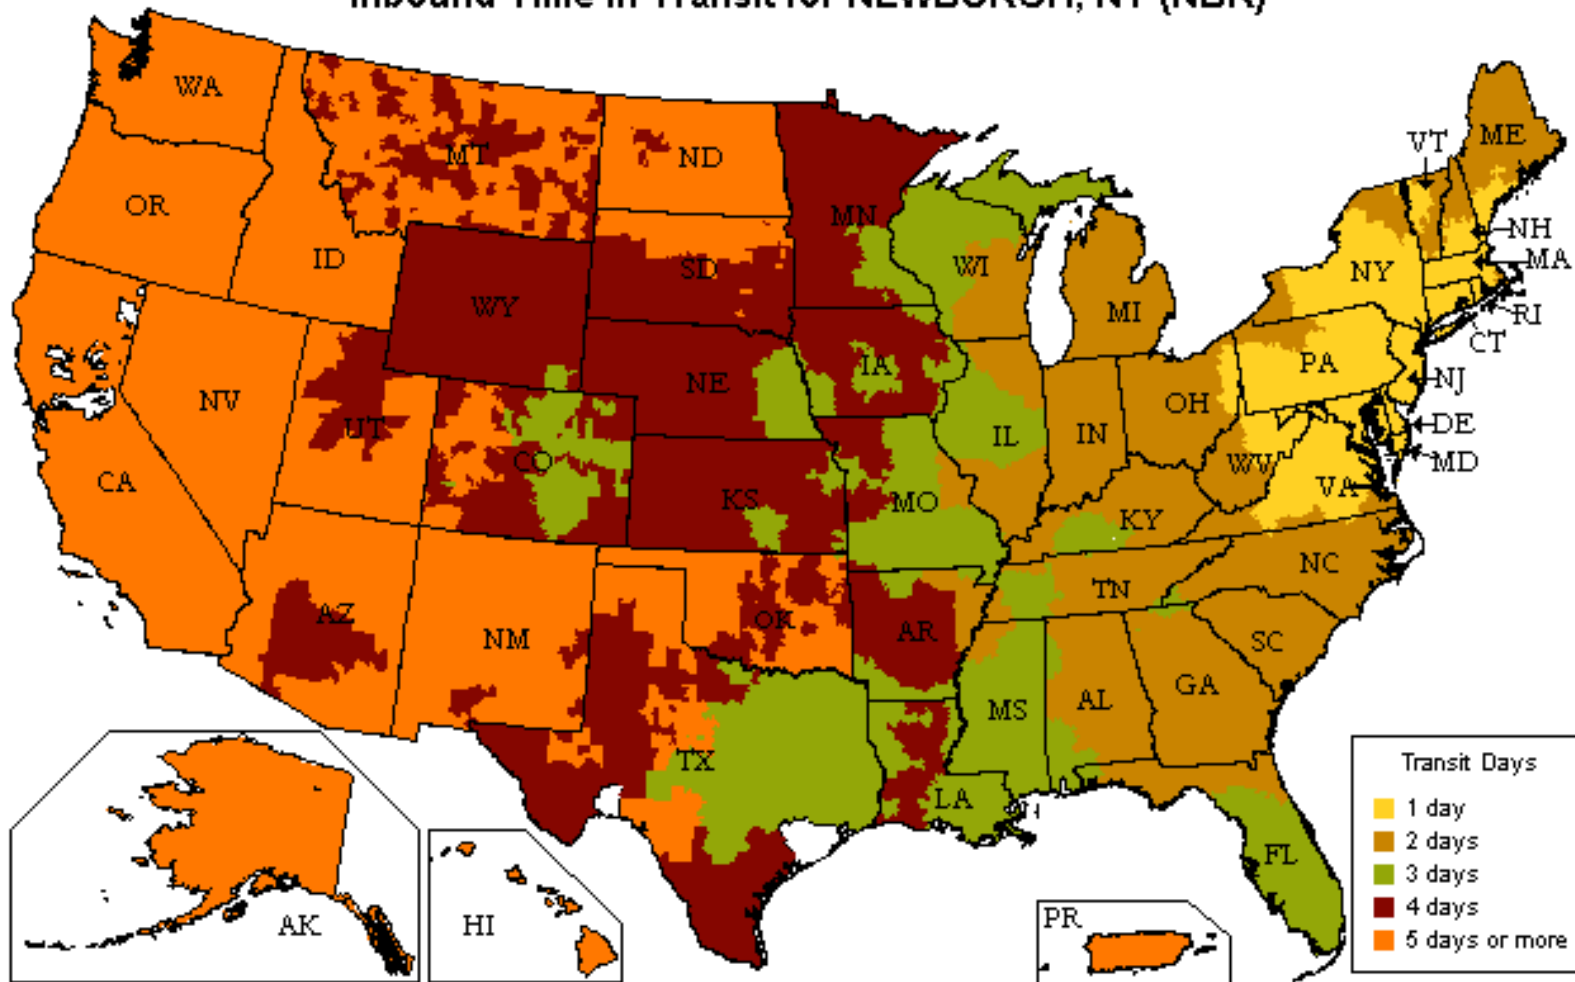

### Inbound Time in Transit for NEWBURGH, NY (NBR)

Date: 05/13/2019

#### Speed

- More than 22,000 one- and two-day lanes
- Three- and four-day transcontinental service
- Faster shipment processing with UPS WorldShip®
- Expedited and time-critical solutions from UPS Freight Urgent LTL