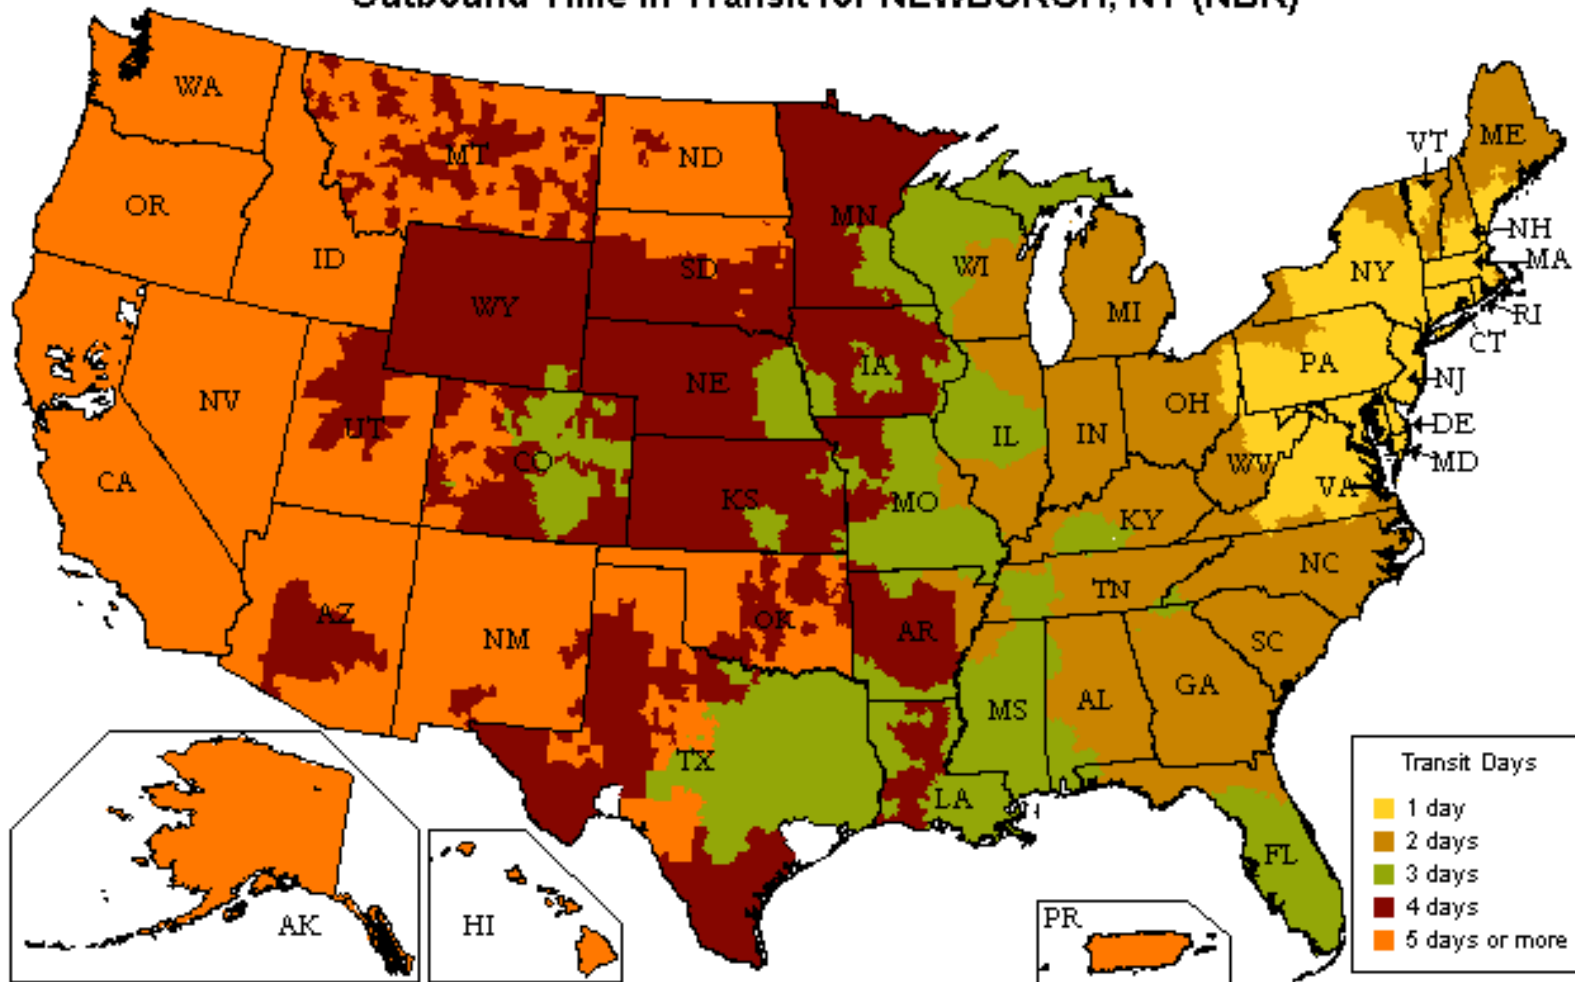

UPS Freight® LTL

Customized Time-In-Transit Map

800.333.7400

Outbound Time in Transit for NEWBURGH, NY (NBR)

Reliability

- Guaranteed* on-time delivery for all your standard LTL shipments

Speed

- More than 22,000 one- and two-day lanes
- Three- and four-day transcontinental service
- Faster shipment processing with UPS WorldShip®
- Expedited and time-critical solutions from UPS Freight Urgent LTL

Coverage

- One pickup for all your regional, interregional & long-haul needs
- Guaranteed* on-time service between the U.S. and Canada
- Reliable LTL service between the U.S. and Mexico

Flexibility

- Unique solutions for Trade Show exhibitors and Associations
- Ability to optimize transportation spend with UPS Ground Freight Pricing
- Truckload (TL) solutions for your accessorial or special TL needs. Call 888.682.4652 for more information

Technology

- Industry leading shipping & tracking applications that make your job easier

The transit map displayed is for illustration purposes only. Transit times may change and additional service days may apply for rural areas. Please visit ltl.upsfreight.com or call 800-333-7400 for specific transit times.