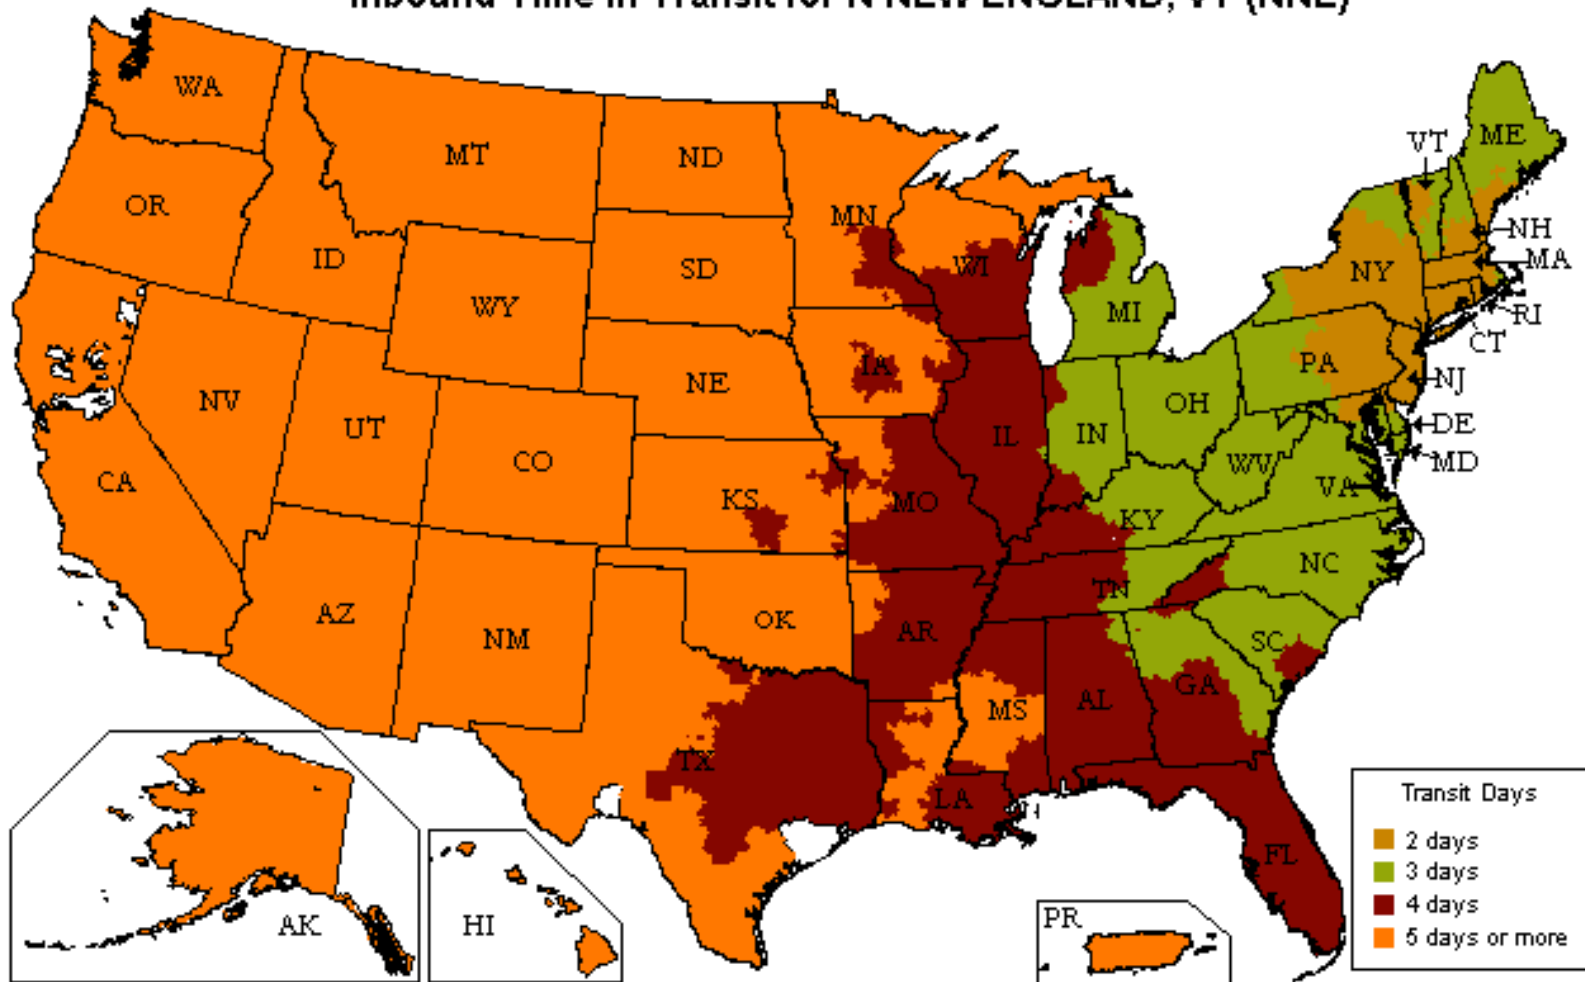

UPS Freight® LTL

Customized Time-In-Transit Map

800.333.7400

Inbound Time in Transit for N NEW ENGLAND, VT (NNE)

Date: 05/13/2019

Reliability

- Guaranteed* on-time delivery for all your standard LTL shipments

Speed

- More than 22,000 one- and two-day lanes
- Three- and four-day transcontinental service
- Faster shipment processing with UPS WorldShip®
- Expedited and time-critical solutions from UPS Freight Urgent LTL

Coverage

- One pickup for all your regional, interregional & long-haul needs
- Guaranteed* on-time service between the U.S. and Canada
- Reliable LTL service between the U.S. and Mexico

Flexibility

- Unique solutions for Trade Show exhibitors and Associations
- Ability to optimize transportation spend with UPS Ground Freight Pricing
- Truckload (TL) solutions for your accessorial or special TL needs. Call 888.682.4652 for more information