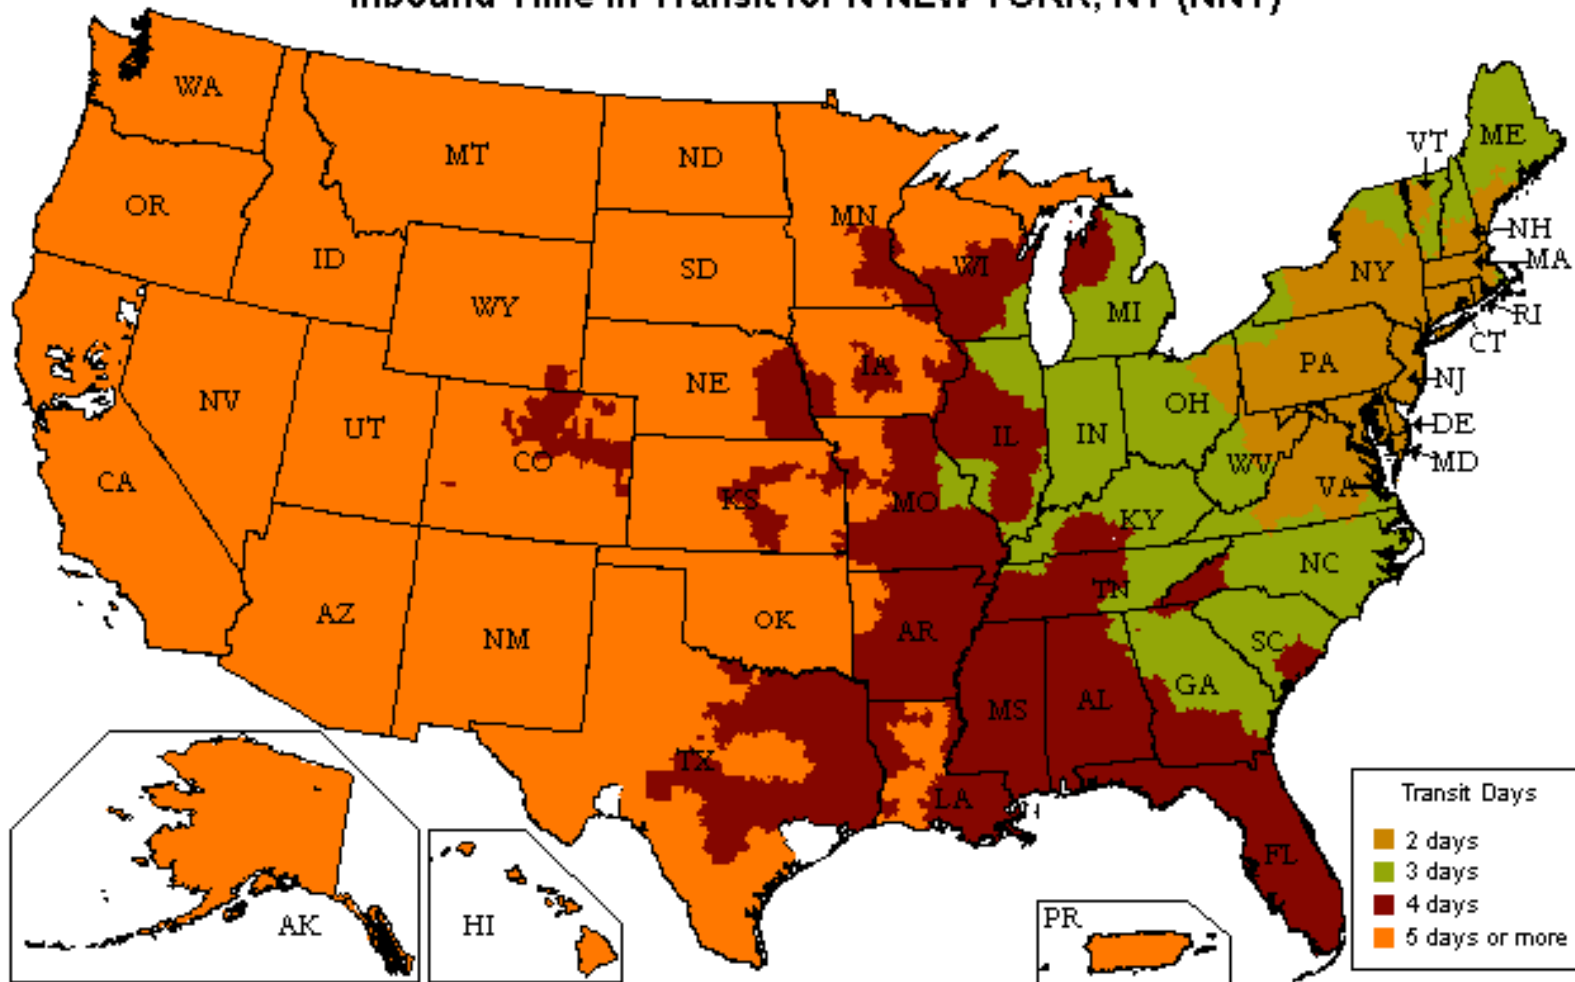

UPS Freight® LTL

Customized Time-In-Transit Map

800.333.7400

Inbound Time in Transit for N NEW YORK, NY (NNY)

Date: 05/13/2019

Reliability

- Guaranteed* on-time delivery for all your standard LTL shipments

Speed

- More than 22,000 one- and two-day lanes
- Three- and four-day transcontinental service
- Faster shipment processing with UPS WorldShip®
- Expedited and time-critical solutions from UPS Freight Urgent LTL

Coverage

- One pickup for all your regional, interregional & long-haul needs
- Guaranteed* on-time service between the U.S. and Canada
- Reliable LTL service between the U.S. and Mexico

Flexibility

- Unique solutions for Trade Show exhibitors and Associations
- Ability to optimize transportation spend with UPS Ground Freight Pricing
- Truckload (TL) solutions for your accessorial or special TL needs. Call 888.682.4652 for more information

Technology

- Industry leading shipping & tracking applications that make your job easier

The transit map displayed is for illustration purposes only. Transit times may change and additional service days may apply for rural areas. Please visit ltl.upsfreight.com or call 800-333-7400 for specific transit times.

* Applies to shipments rated from current UPGF 560 and UPGF 525 tariffs only. See Rules Tariff for applicable terms and conditions.