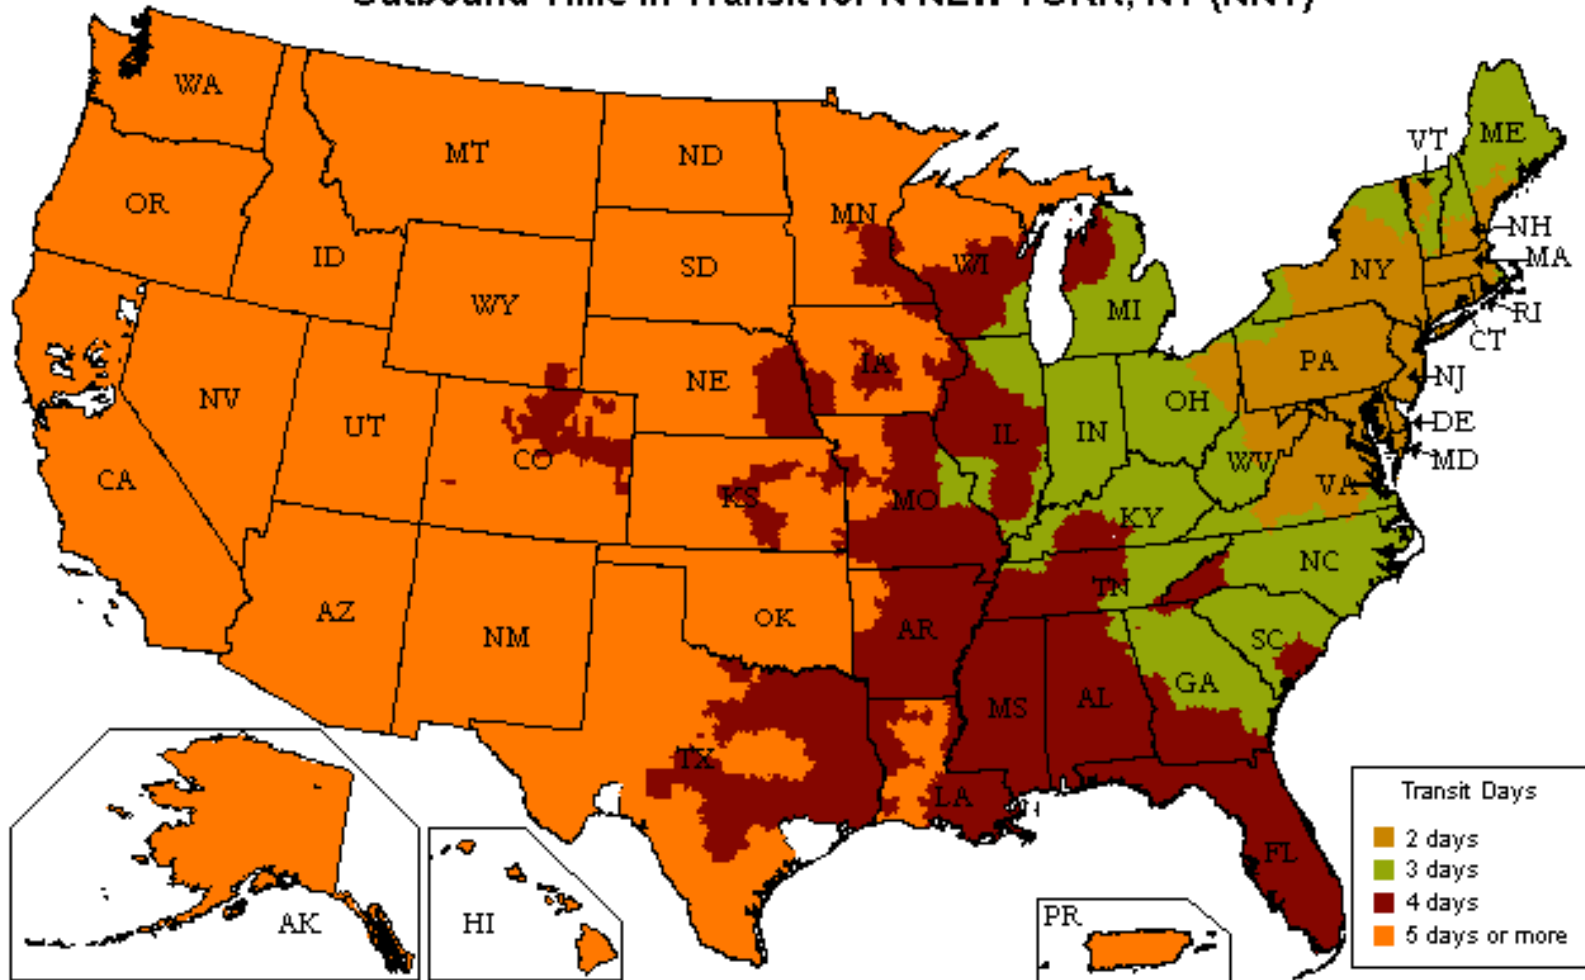

UPS Freight[®] LTL

Customized Time-In-Transit Map

800.333.7400

Outbound Time in Transit for N NEW YORK, NY (NNY)

Date: 05/13/2019

Reliability

- Guaranteed* on-time delivery for all your standard LTL shipments

Speed

- More than 22,000 one- and two-day lanes
- Three- and four-day transcontinental service
- Faster shipment processing with UPS WorldShip[®]
- Expedited and time-critical solutions from UPS Freight Urgent LTL

Coverage

- One pickup for all your regional, interregional & long-haul needs
- Guaranteed* on-time service between the U.S. and Canada
- Reliable LTL service between the U.S. and Mexico

Flexibility

- Unique solutions for Trade Show exhibitors and Associations
- Ability to optimize transportation spend with UPS Ground Freight Pricing
- Truckload (TL) solutions for your accessorial or special TL needs. Call 888.682.4652 for more information