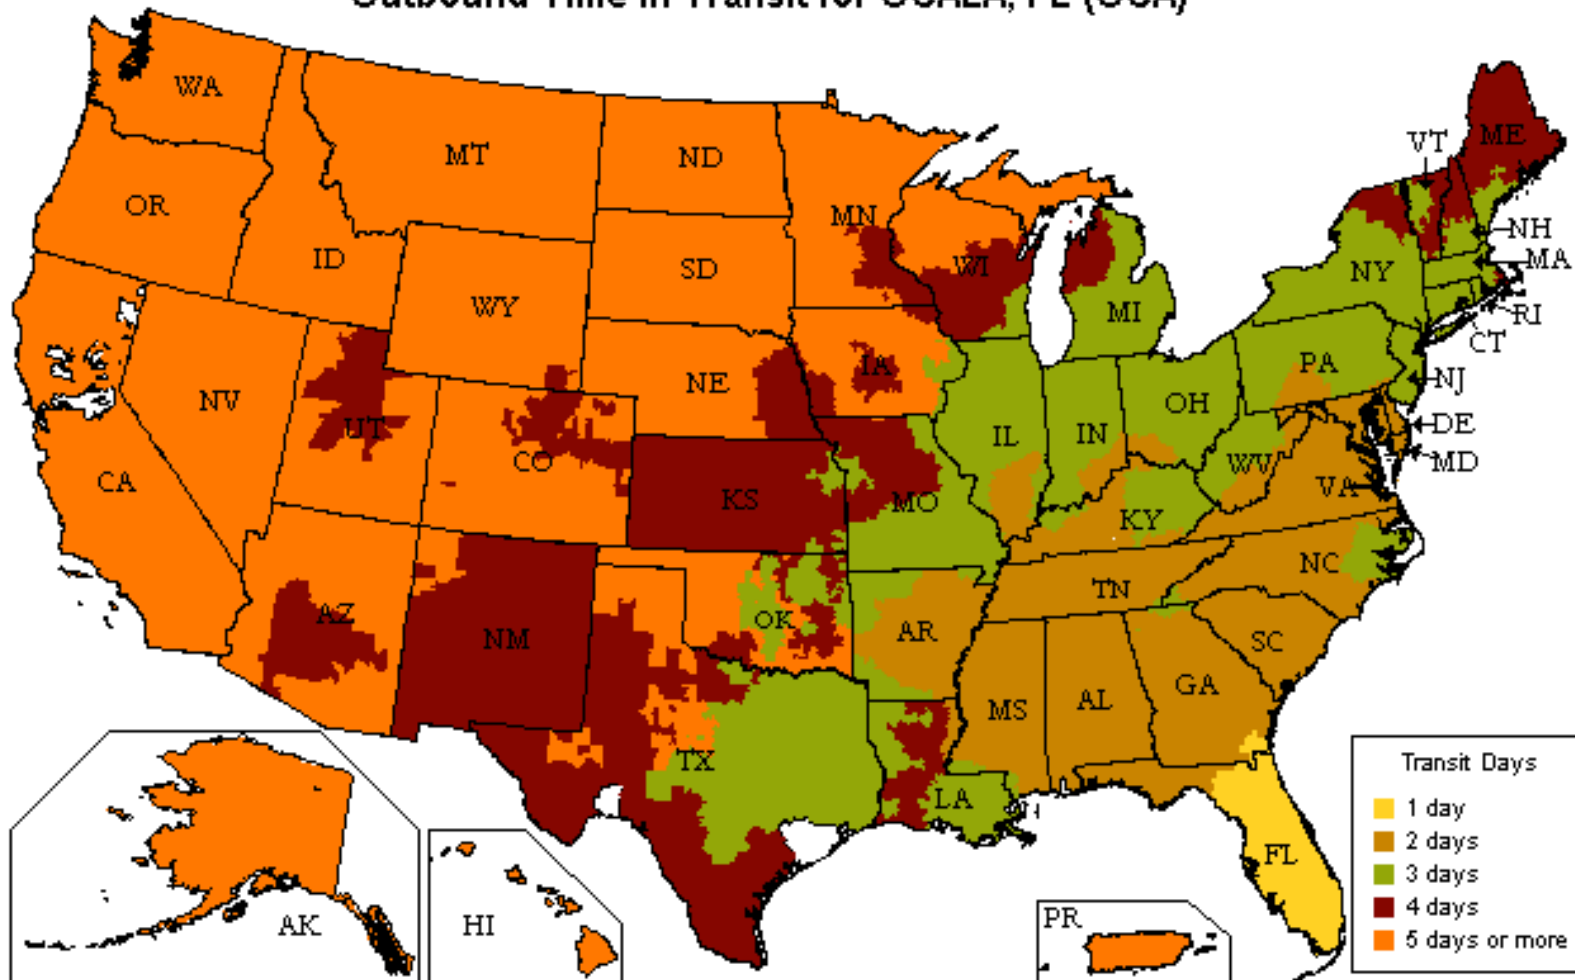

UPS Freight® LTL

Customized Time-In-Transit Map

800.333.7400

Outbound Time in Transit for OCALA, FL (OCA)

Reliability

- Guaranteed* on-time delivery for all your standard LTL shipments

Speed

- More than 22,000 one- and two-day lanes
- Three- and four-day transcontinental service
- Faster shipment processing with UPS WorldShip®
- Expedited and time-critical solutions from UPS Freight Urgent LTL

Coverage

- One pickup for all your regional, interregional & long-haul needs
- Guaranteed* on-time service between the U.S. and Canada
- Reliable LTL service between the U.S. and Mexico

Flexibility

- Unique solutions for Trade Show exhibitors and Associations
- Ability to optimize transportation spend with UPS Ground Freight Pricing
- Truckload (TL) solutions for your accessorial or special TL needs. Call 888.682.4652 for more information

Technology

- Industry leading shipping & tracking applications that make your job easier

The transit map displayed is for illustration purposes only. Transit times may change and additional service days may apply for rural areas. Please visit ltl.upsfreight.com or call 800-333-7400 for specific transit times.