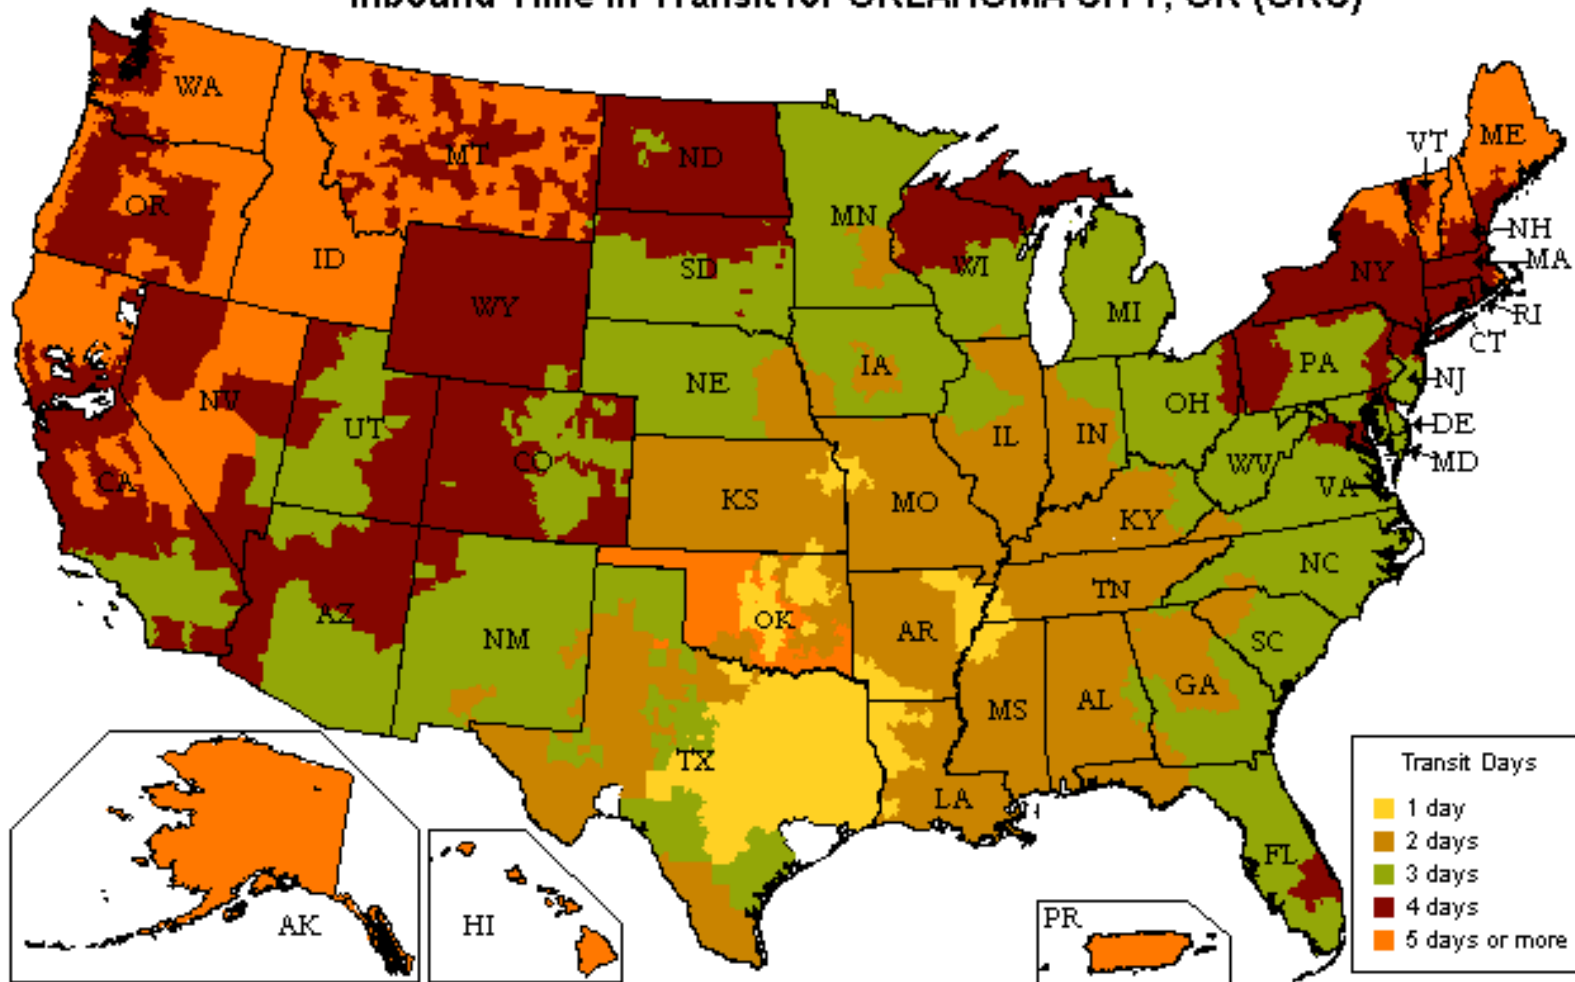

UPS Freight® LTL

Customized Time-In-Transit Map

800.333.7400

Inbound Time in Transit for OKLAHOMA CITY, OK (OKC)

Reliability

- Guaranteed* on-time delivery for all your standard LTL shipments

Speed

- More than 22,000 one- and two-day lanes
- Three- and four-day transcontinental service
- Faster shipment processing with UPS WorldShip®
- Expedited and time-critical solutions from UPS Freight Urgent LTL

Coverage

- One pickup for all your regional, interregional & long-haul needs
- Guaranteed* on-time service between the U.S. and Canada
- Reliable LTL service between the U.S. and Mexico

Flexibility

- Unique solutions for Trade Show exhibitors and Associations
- Ability to optimize transportation spend with UPS Ground Freight Pricing
- Truckload (TL) solutions for your accessorial or special TL needs. Call 888.682.4652 for more information

Technology

- Industry leading shipping & tracking applications that make your job easier

The transit map displayed is for illustration purposes only. Transit times may change and additional service days may apply for rural areas. Please visit ltl.upsfreight.com or call 800-333-7400 for specific transit times.