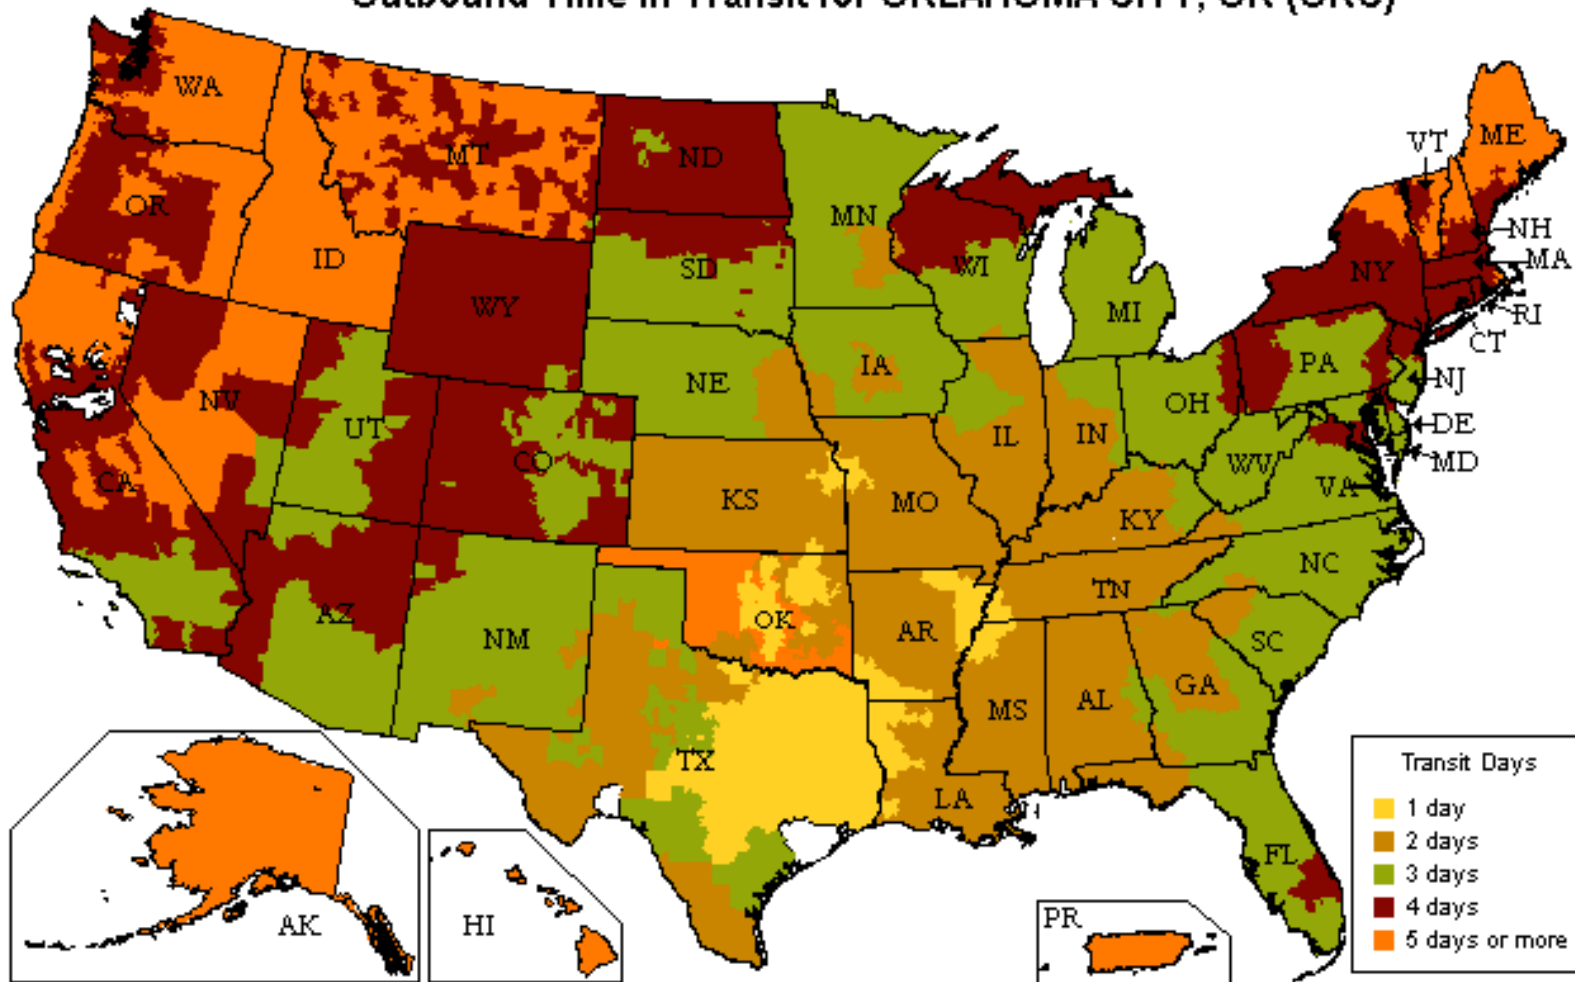

UPS Freight® LTL

Customized Time-In-Transit Map

800.333.7400

Outbound Time in Transit for OKLAHOMA CITY, OK (OKC)

Reliability

- Guaranteed* on-time delivery for all your standard LTL shipments

Speed

- More than 22,000 one- and two-day lanes
- Three- and four-day transcontinental service
- Faster shipment processing with UPS WorldShip®
- Expedited and time-critical solutions from UPS Freight Urgent LTL

Coverage

- One pickup for all your regional, interregional & long-haul needs
- Guaranteed* on-time service between the U.S. and Canada
- Reliable LTL service between the U.S. and Mexico

Flexibility

- Unique solutions for Trade Show exhibitors and Associations
- Ability to optimize transportation spend with UPS Ground Freight Pricing
- Truckload (TL) solutions for your accessorial or special TL needs. Call 888.682.4652 for more information

Technology

- Industry leading shipping & tracking applications that make your job easier

The transit map displayed is for illustration purposes only. Transit times may change and additional service days may apply for rural areas. Please visit ltl.upsfreight.com or call 800-333-7400 for specific transit times.