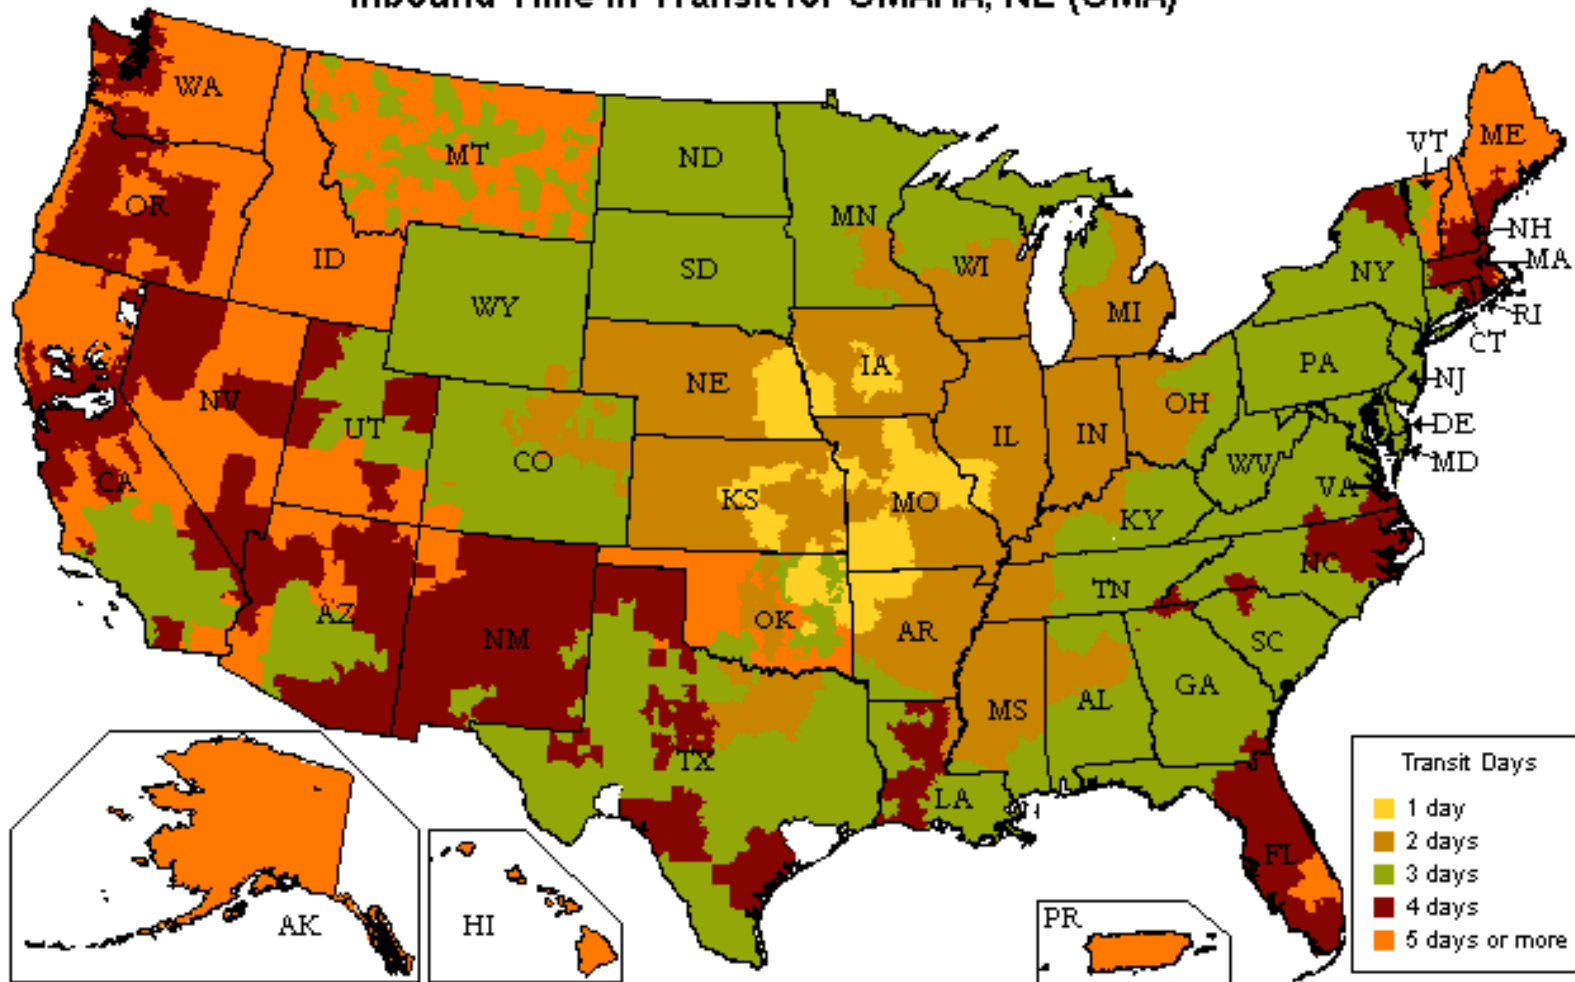

### Inbound Time in Transit for OMAHA, NE (OMA)

Date: 05/13/2019

#### Speed

- More than 22,000 one- and two-day lanes
- Three- and four-day transcontinental service
- Faster shipment processing with UPS WorldShip®
- Expedited and time-critical solutions from UPS Freight Urgent LTL