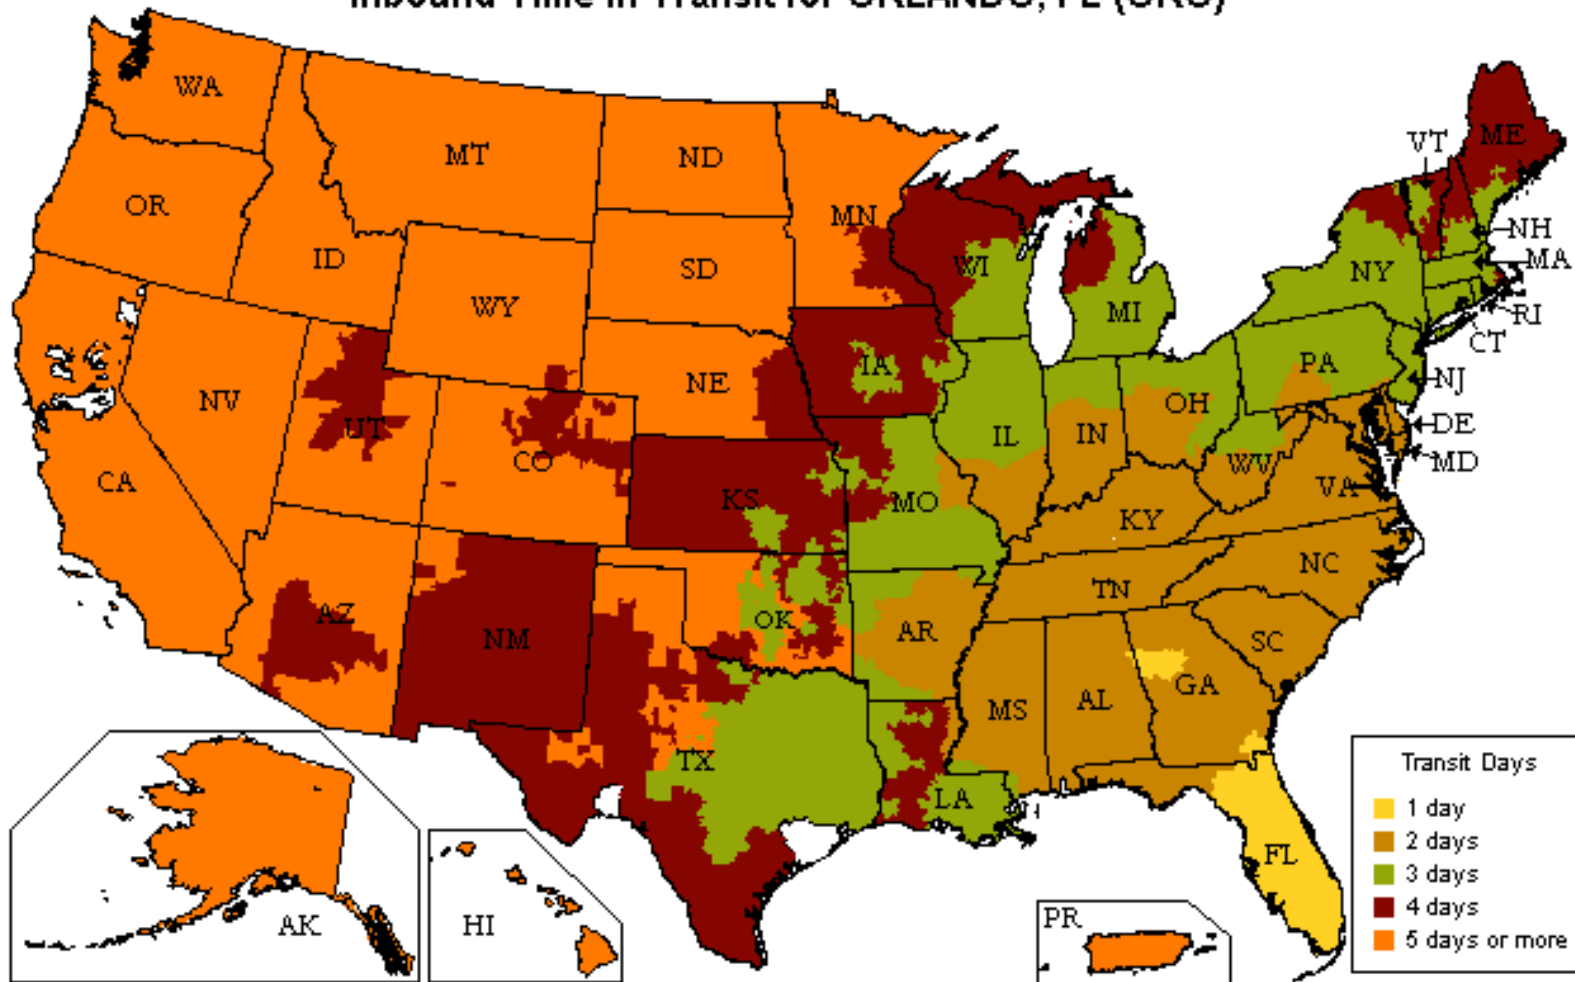

UPS Freight[®] LTL

Customized Time-In-Transit Map

800.333.7400

Inbound Time in Transit for ORLANDO, FL (ORO)

Reliability

- Guaranteed* on-time delivery for all your standard LTL shipments

Speed

- More than 22,000 one- and two-day lanes
- Three- and four-day transcontinental service
- Faster shipment processing with UPS WorldShip[®]
- Expedited and time-critical solutions from UPS Freight Urgent LTL

Coverage

- One pickup for all your regional, interregional & long-haul needs
- Guaranteed* on-time service between the U.S. and Canada
- Reliable LTL service between the U.S. and Mexico

Flexibility

- Unique solutions for Trade Show exhibitors and Associations
- Ability to optimize transportation spend with UPS Ground Freight Pricing
- Truckload (TL) solutions for your accessorial or special TL needs. Call 888.682.4652 for more information

Technology

- Industry leading shipping & tracking applications that make your job easier

The transit map displayed is for illustration purposes only. Transit times may change and additional service days may apply for rural areas. Please visit ltl.upsfreight.com or call 800-333-7400 for specific transit times.