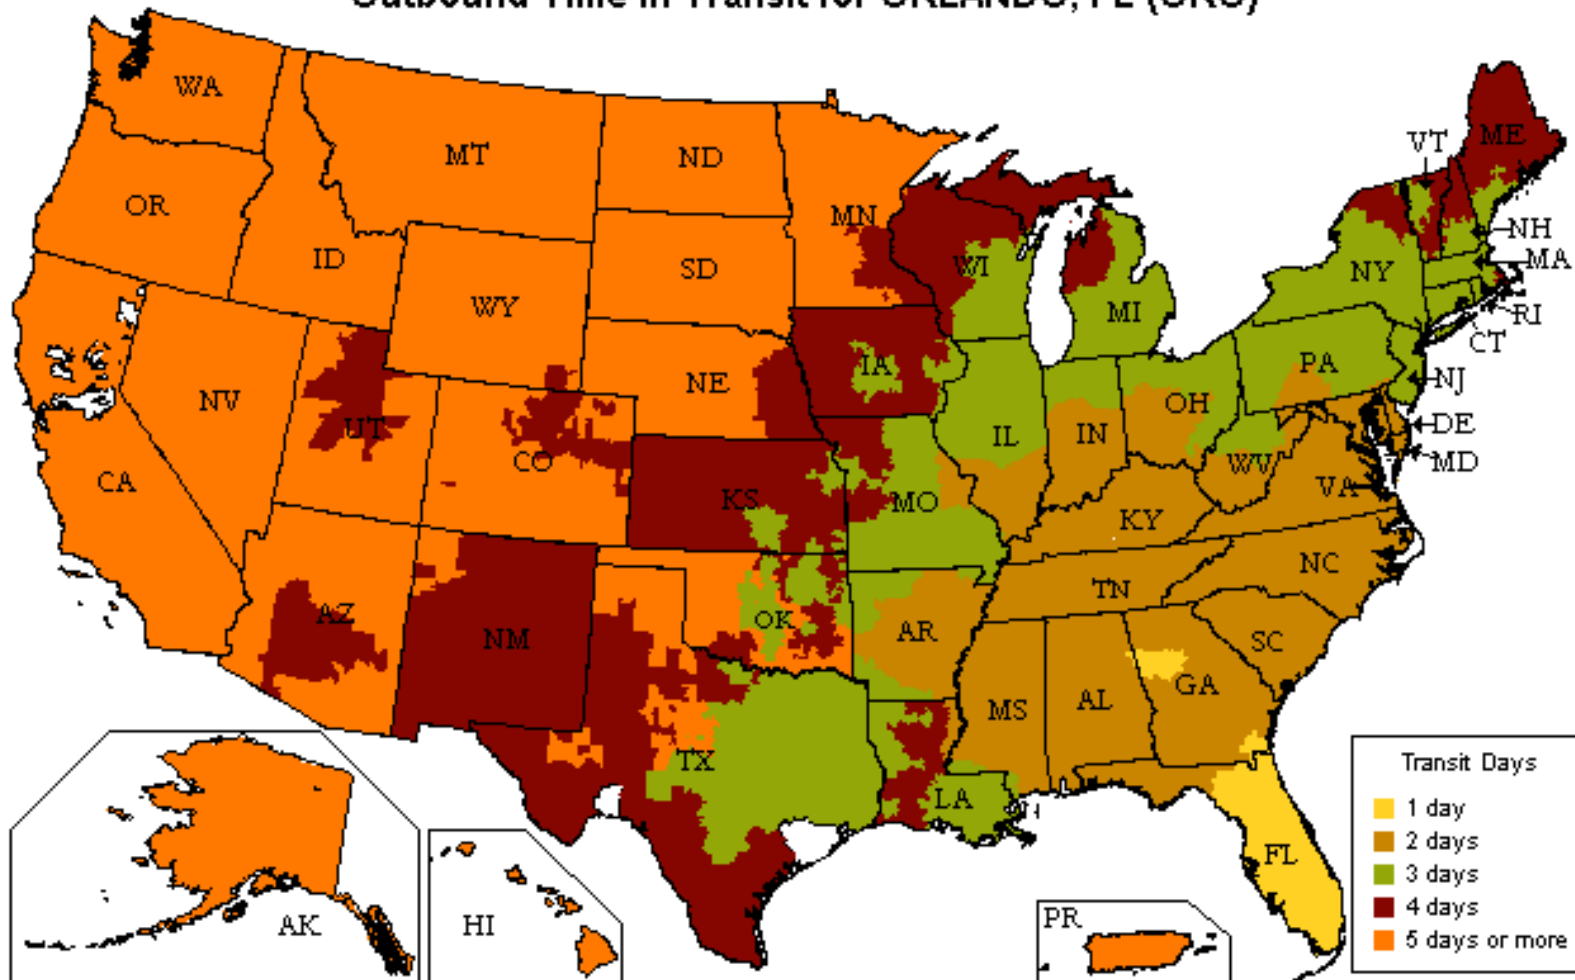

UPS Freight[®] LTL

Customized Time-In-Transit Map

800.333.7400

Outbound Time in Transit for ORLANDO, FL (ORO)

Date: 05/13/2019

Reliability

- Guaranteed* on-time delivery for all your standard LTL shipments

Speed

- More than 22,000 one- and two-day lanes
- Three- and four-day transcontinental service
- Faster shipment processing with UPS WorldShip[®]
- Expedited and time-critical solutions from UPS Freight Urgent LTL

Coverage

- One pickup for all your regional, interregional & long-haul needs
- Guaranteed* on-time service between the U.S. and Canada
- Reliable LTL service between the U.S. and Mexico

Flexibility

- Unique solutions for Trade Show exhibitors and Associations
- Ability to optimize transportation spend with UPS Ground Freight Pricing
- Truckload (TL) solutions for your accessorial or special TL needs. Call 888.682.4652 for more information

Technology

- Industry leading shipping & tracking applications that make your job easier

The transit map displayed is for illustration purposes only. Transit times may change and additional service days may apply for rural areas. Please visit ltl.upsfreight.com or call 800-333-7400 for specific transit times.