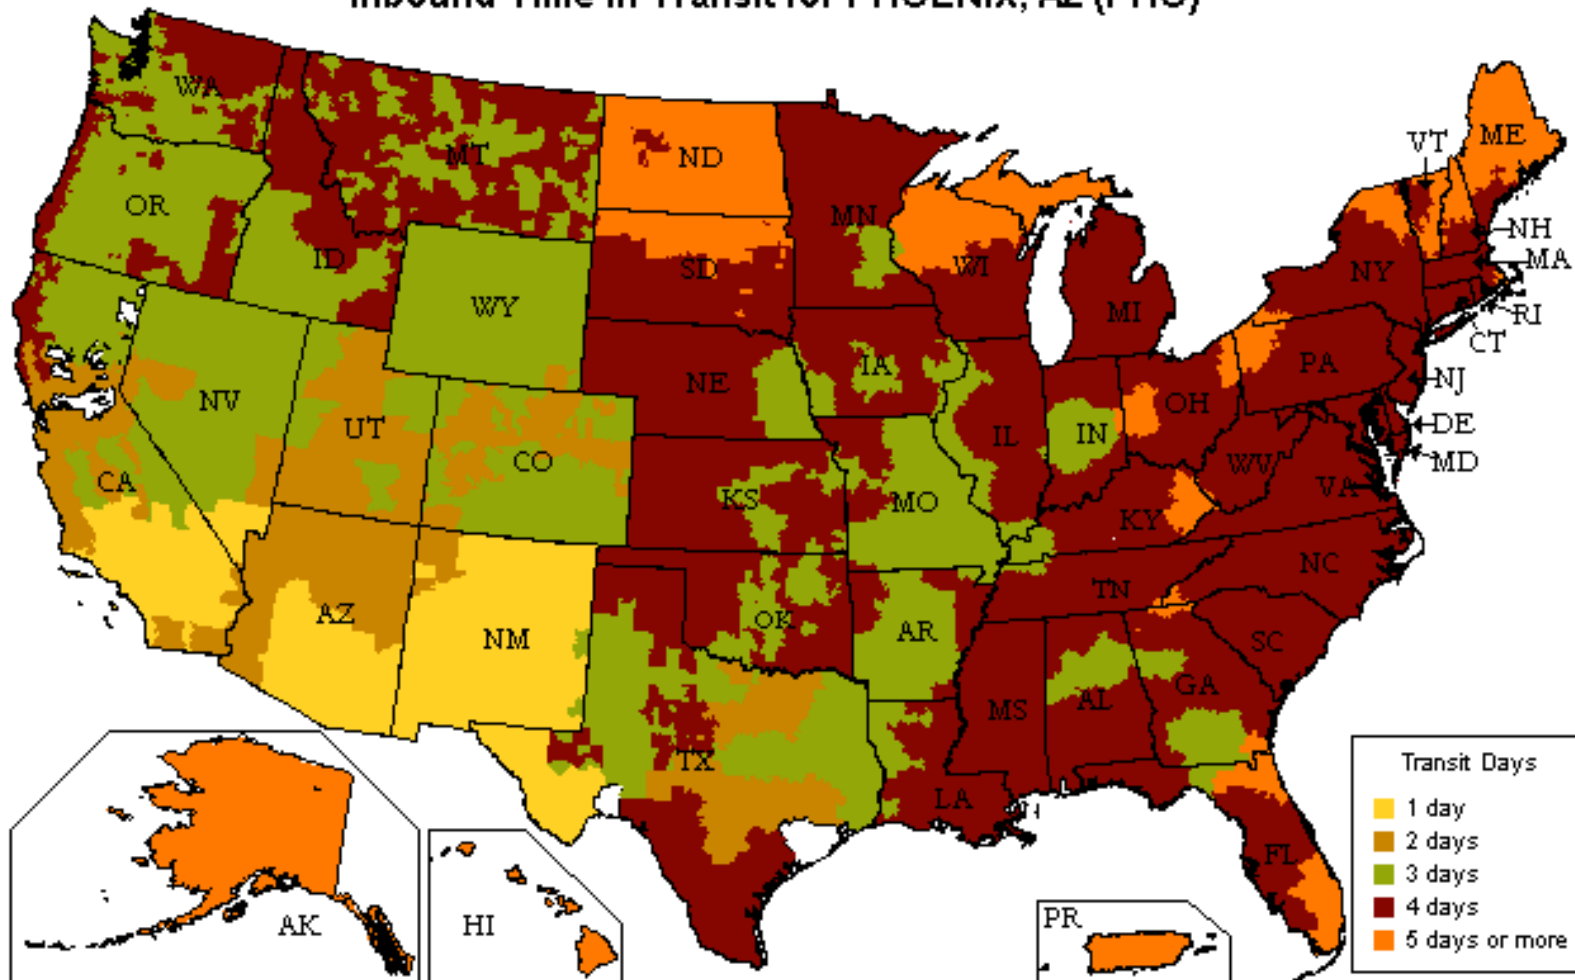

UPS Freight® LTL

Customized Time-In-Transit Map

800.333.7400

Inbound Time in Transit for PHOENIX, AZ (PHO)

Date: 05/13/2019

Reliability

- Guaranteed* on-time delivery for all your standard LTL shipments

Speed

- More than 22,000 one- and two-day lanes
- Three- and four-day transcontinental service
- Faster shipment processing with UPS WorldShip®
- Expedited and time-critical solutions from UPS Freight Urgent LTL

Coverage

- One pickup for all your regional, interregional & long-haul needs
- Guaranteed* on-time service between the U.S. and Canada
- Reliable LTL service between the U.S. and Mexico

Flexibility

- Unique solutions for Trade Show exhibitors and Associations
- Ability to optimize transportation spend with UPS Ground Freight Pricing
- Truckload (TL) solutions for your accessorial or special TL needs. Call 888.682.4652 for more information

Technology

- Industry leading shipping & tracking applications that make your job easier

The transit map displayed is for illustration purposes only. Transit times may change and additional service days may apply for rural areas. Please visit ltl.upsfreight.com or call 800-333-7400 for specific transit times.

* Applies to shipments rated from current UPGF 560 and UPGF 525 tariffs only. See Rules Tariff for applicable terms and conditions.