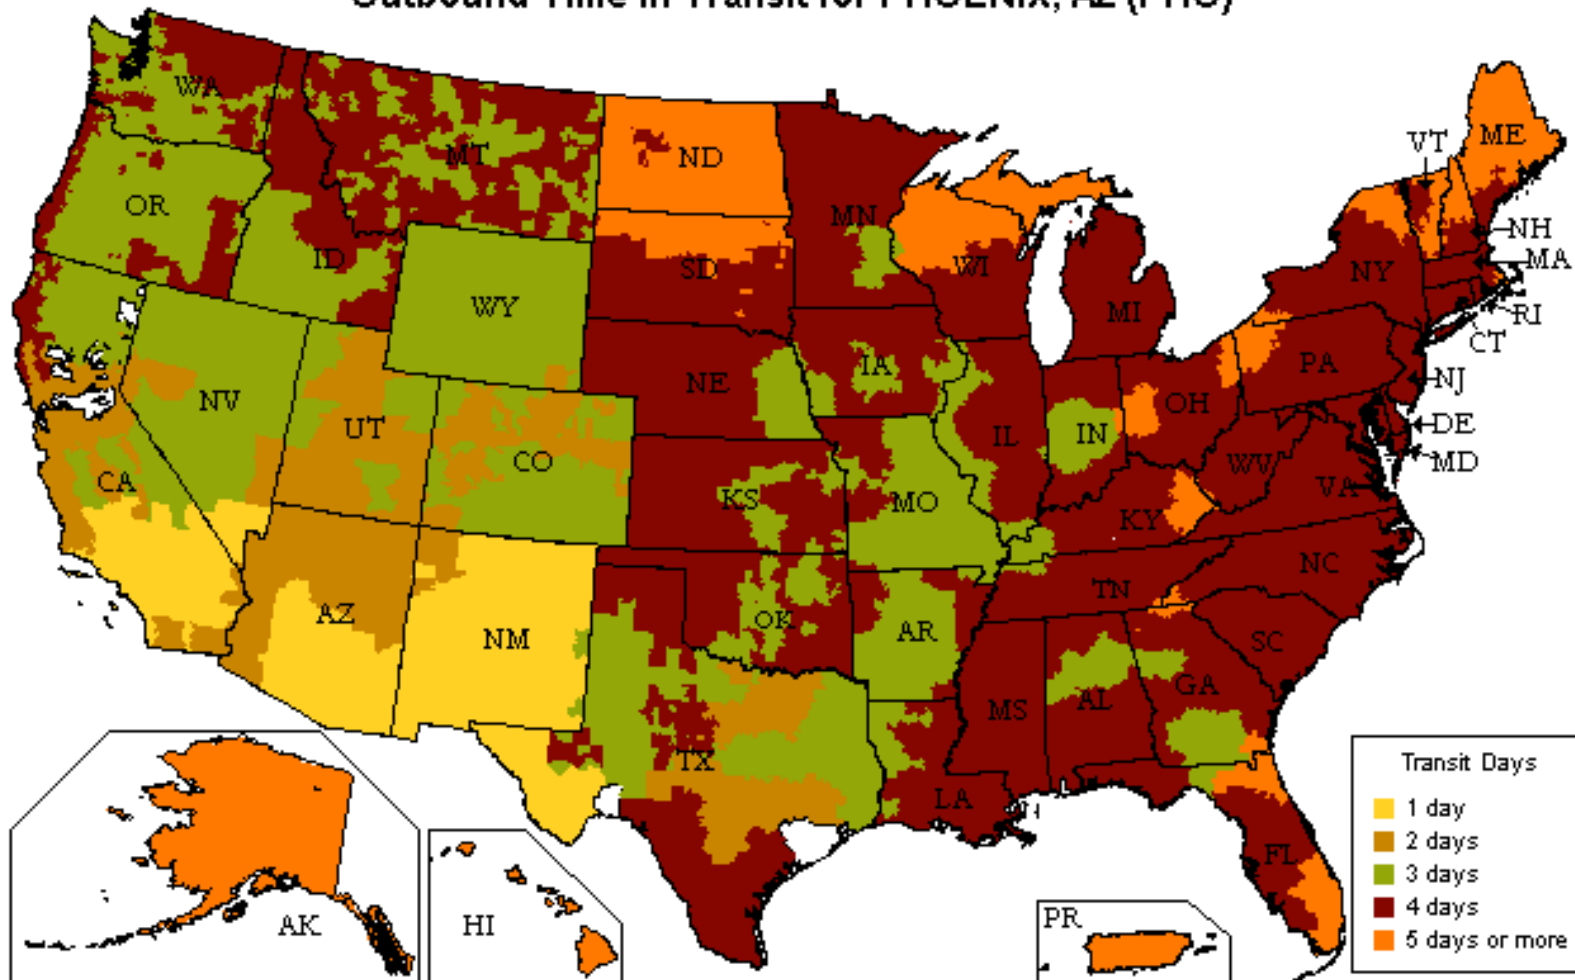

UPS Freight® LTL

Customized Time-In-Transit Map

800.333.7400

Outbound Time in Transit for PHOENIX, AZ (PHO)

Date: 05/13/2019

Reliability

- Guaranteed* on-time delivery for all your standard LTL shipments

Speed

- More than 22,000 one- and two-day lanes
- Three- and four-day transcontinental service
- Faster shipment processing with UPS WorldShip®
- Expedited and time-critical solutions from UPS Freight Urgent LTL

Coverage

- One pickup for all your regional, interregional & long-haul needs
- Guaranteed* on-time service between the U.S. and Canada
- Reliable LTL service between the U.S. and Mexico

Flexibility

- Unique solutions for Trade Show exhibitors and Associations
- Ability to optimize transportation spend with UPS Ground Freight Pricing
- Truckload (TL) solutions for your accessorial or special TL needs. Call 888.682.4652 for more information