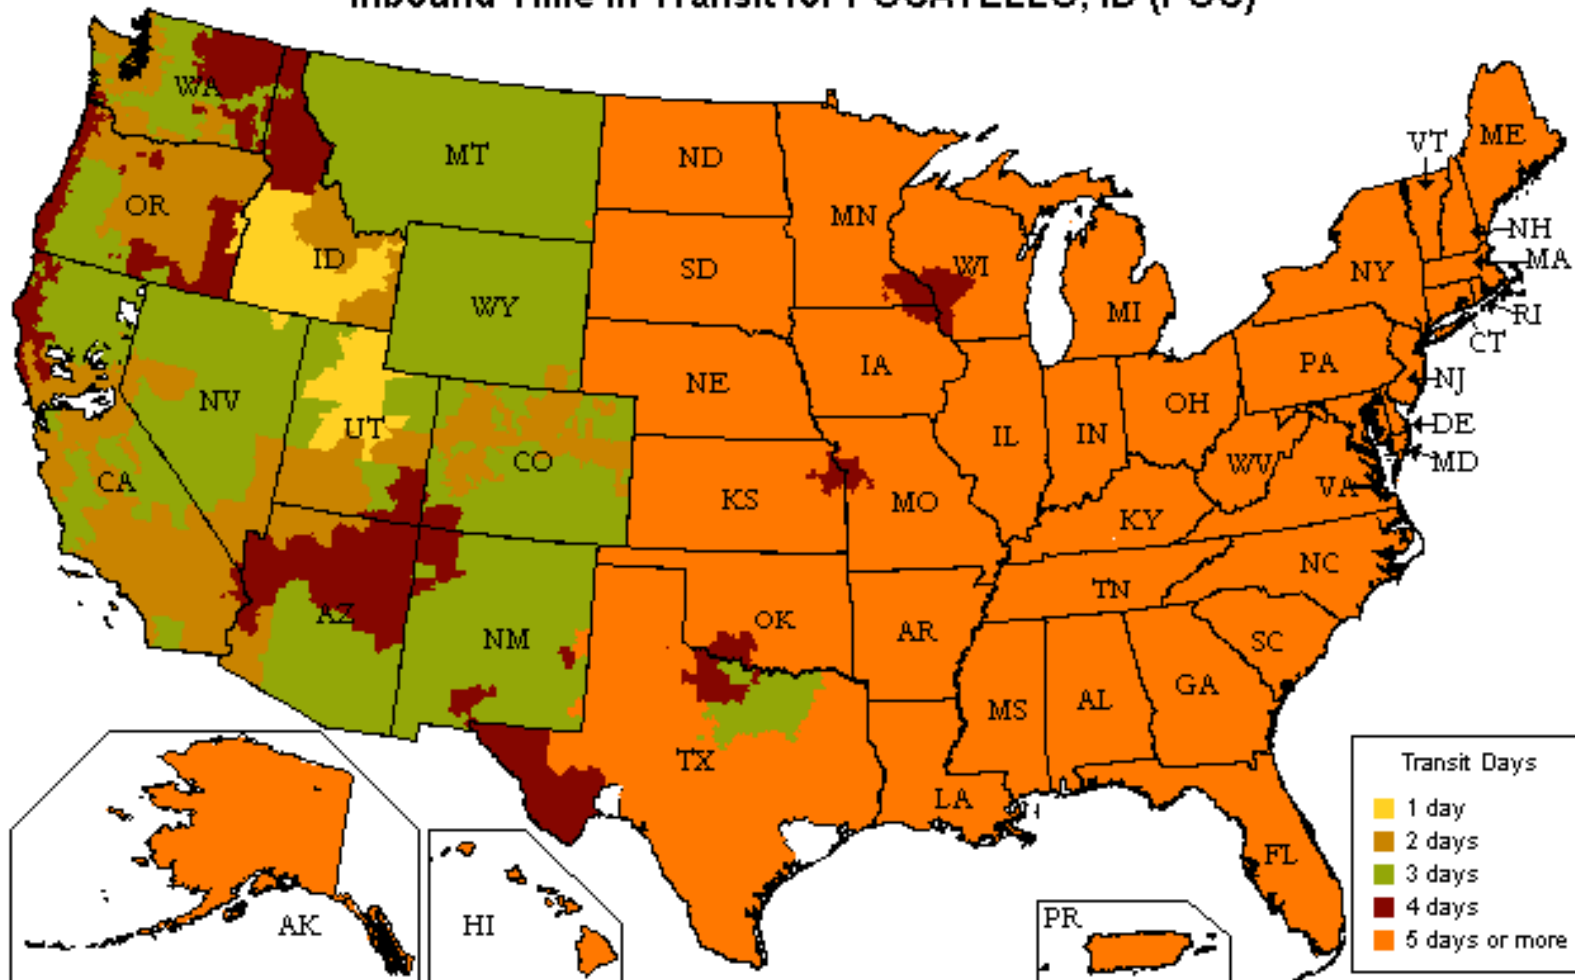

UPS Freight® LTL

Customized Time-In-Transit Map

800.333.7400

Inbound Time in Transit for POCATELLO, ID (POC)

Date: 05/13/2019

Reliability

- Guaranteed* on-time delivery for all your standard LTL shipments

Speed

- More than 22,000 one- and two-day lanes
- Three- and four-day transcontinental service
- Faster shipment processing with UPS WorldShip®
- Expedited and time-critical solutions from UPS Freight Urgent LTL

Coverage

- One pickup for all your regional, interregional & long-haul needs
- Guaranteed* on-time service between the U.S. and Canada
- Reliable LTL service between the U.S. and Mexico

Flexibility

- Unique solutions for Trade Show exhibitors and Associations
- Ability to optimize transportation spend with UPS Ground Freight Pricing
- Truckload (TL) solutions for your accessorial or special TL needs. Call 888.682.4652 for more information

Technology

- Industry leading shipping & tracking applications that make your job easier

The transit map displayed is for illustration purposes only. Transit times may change and additional service days may apply for rural areas. Please visit ltl.upsfreight.com or call 800-333-7400 for specific transit times.