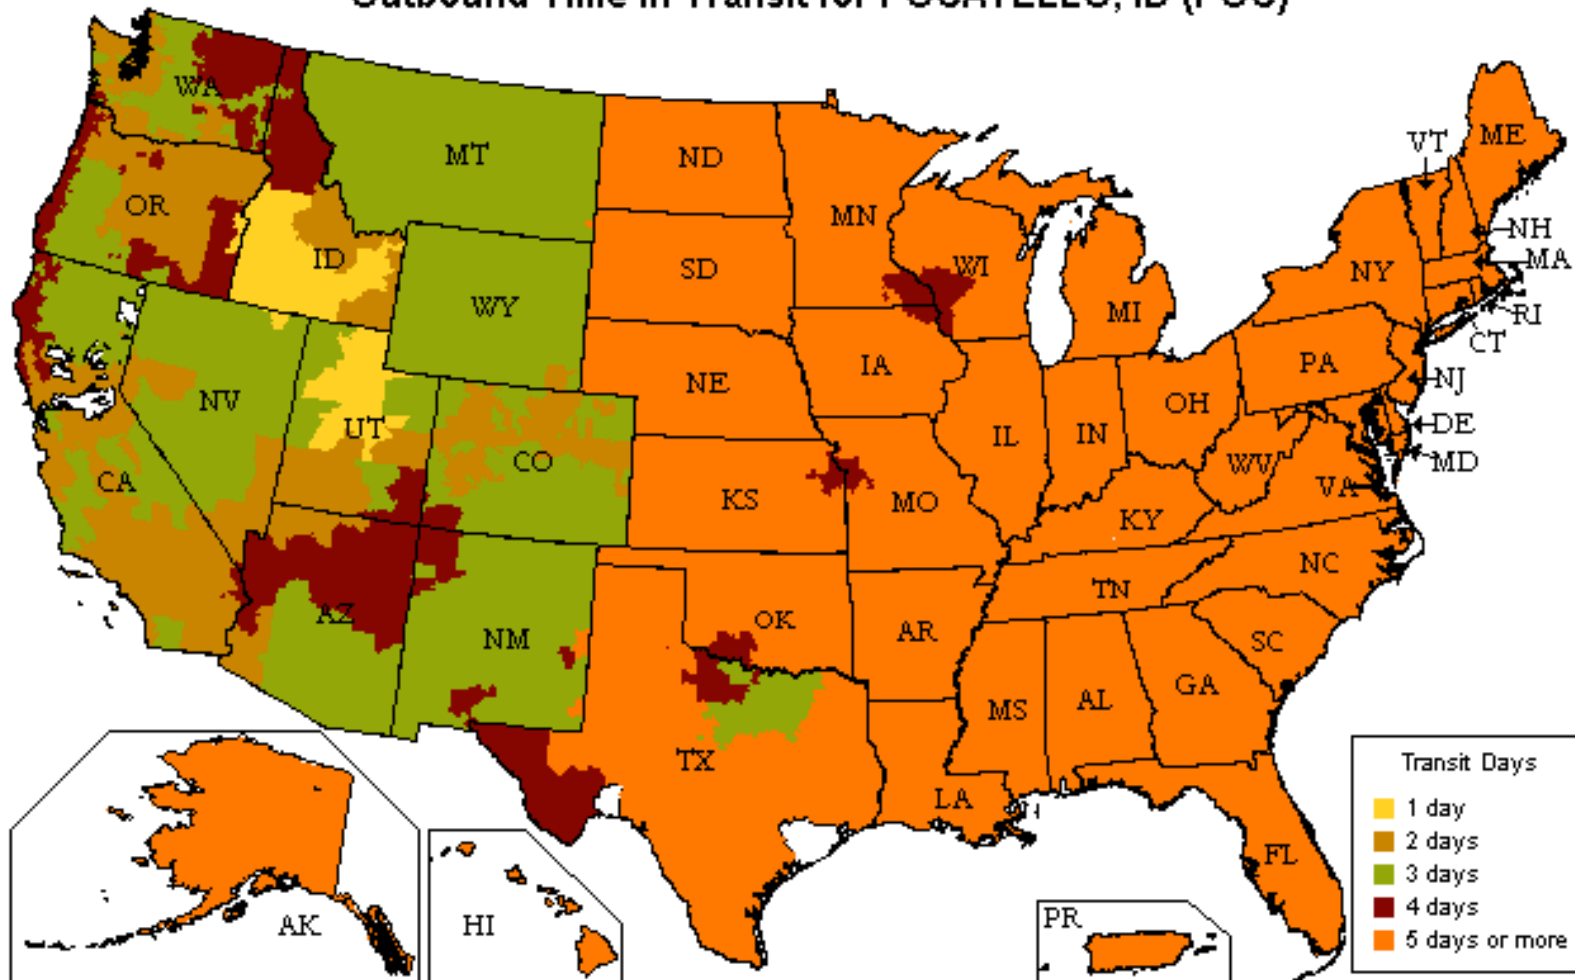

UPS Freight® LTL

Customized Time-In-Transit Map

800.333.7400

Outbound Time in Transit for POCATELLO, ID (POC)

Date: 05/13/2019

Reliability

- Guaranteed* on-time delivery for all your standard LTL shipments

Speed

- More than 22,000 one- and two-day lanes
- Three- and four-day transcontinental service
- Faster shipment processing with UPS WorldShip®
- Expedited and time-critical solutions from UPS Freight Urgent LTL

Coverage

- One pickup for all your regional, interregional & long-haul needs
- Guaranteed* on-time service between the U.S. and Canada
- Reliable LTL service between the U.S. and Mexico

Flexibility

- Unique solutions for Trade Show exhibitors and Associations
- Ability to optimize transportation spend with UPS Ground Freight Pricing
- Truckload (TL) solutions for your accessorial or special TL needs. Call 888.682.4652 for more information