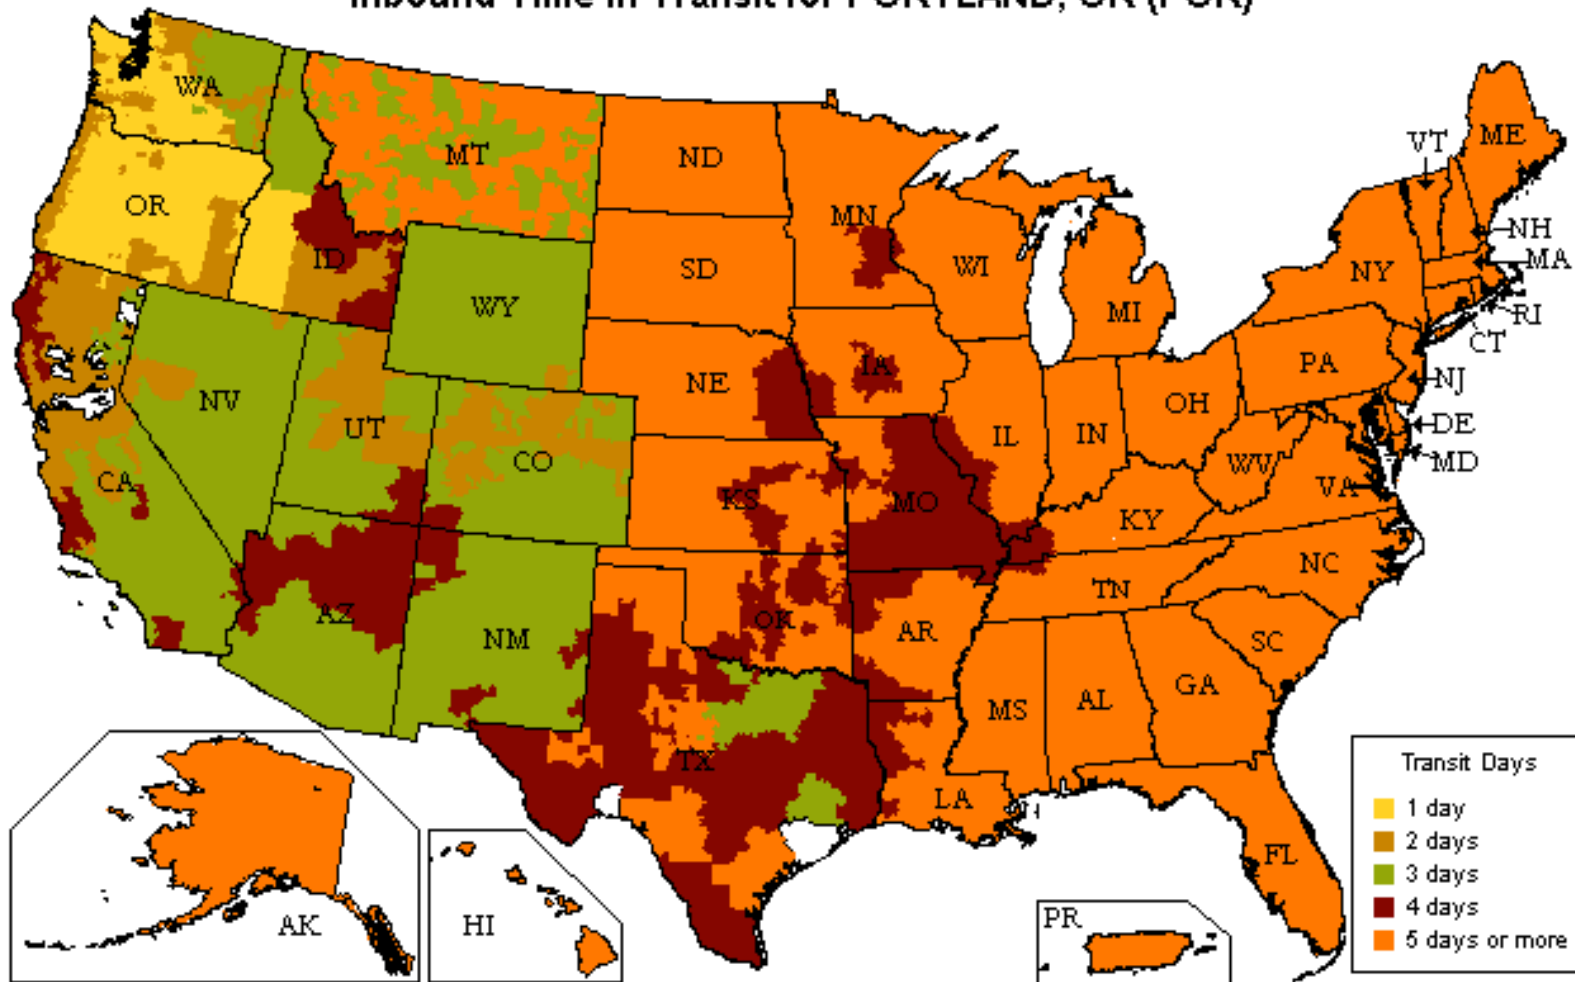

UPS Freight® LTL

Customized Time-In-Transit Map

800.333.7400

Inbound Time in Transit for PORTLAND, OR (POR)

Reliability

- Guaranteed* on-time delivery for all your standard LTL shipments

Speed

- More than 22,000 one- and two-day lanes
- Three- and four-day transcontinental service
- Faster shipment processing with UPS WorldShip®
- Expedited and time-critical solutions from UPS Freight Urgent LTL

Coverage

- One pickup for all your regional, interregional & long-haul needs
- Guaranteed* on-time service between the U.S. and Canada
- Reliable LTL service between the U.S. and Mexico

Flexibility

- Unique solutions for Trade Show exhibitors and Associations
- Ability to optimize transportation spend with UPS Ground Freight Pricing
- Truckload (TL) solutions for your accessorial or special TL needs. Call 888.682.4652 for more information

Technology

- Industry leading shipping & tracking applications that make your job easier

The transit map displayed is for illustration purposes only. Transit times may change and additional service days may apply for rural areas. Please visit ltl.upsfreight.com or call 800-333-7400 for specific transit times.