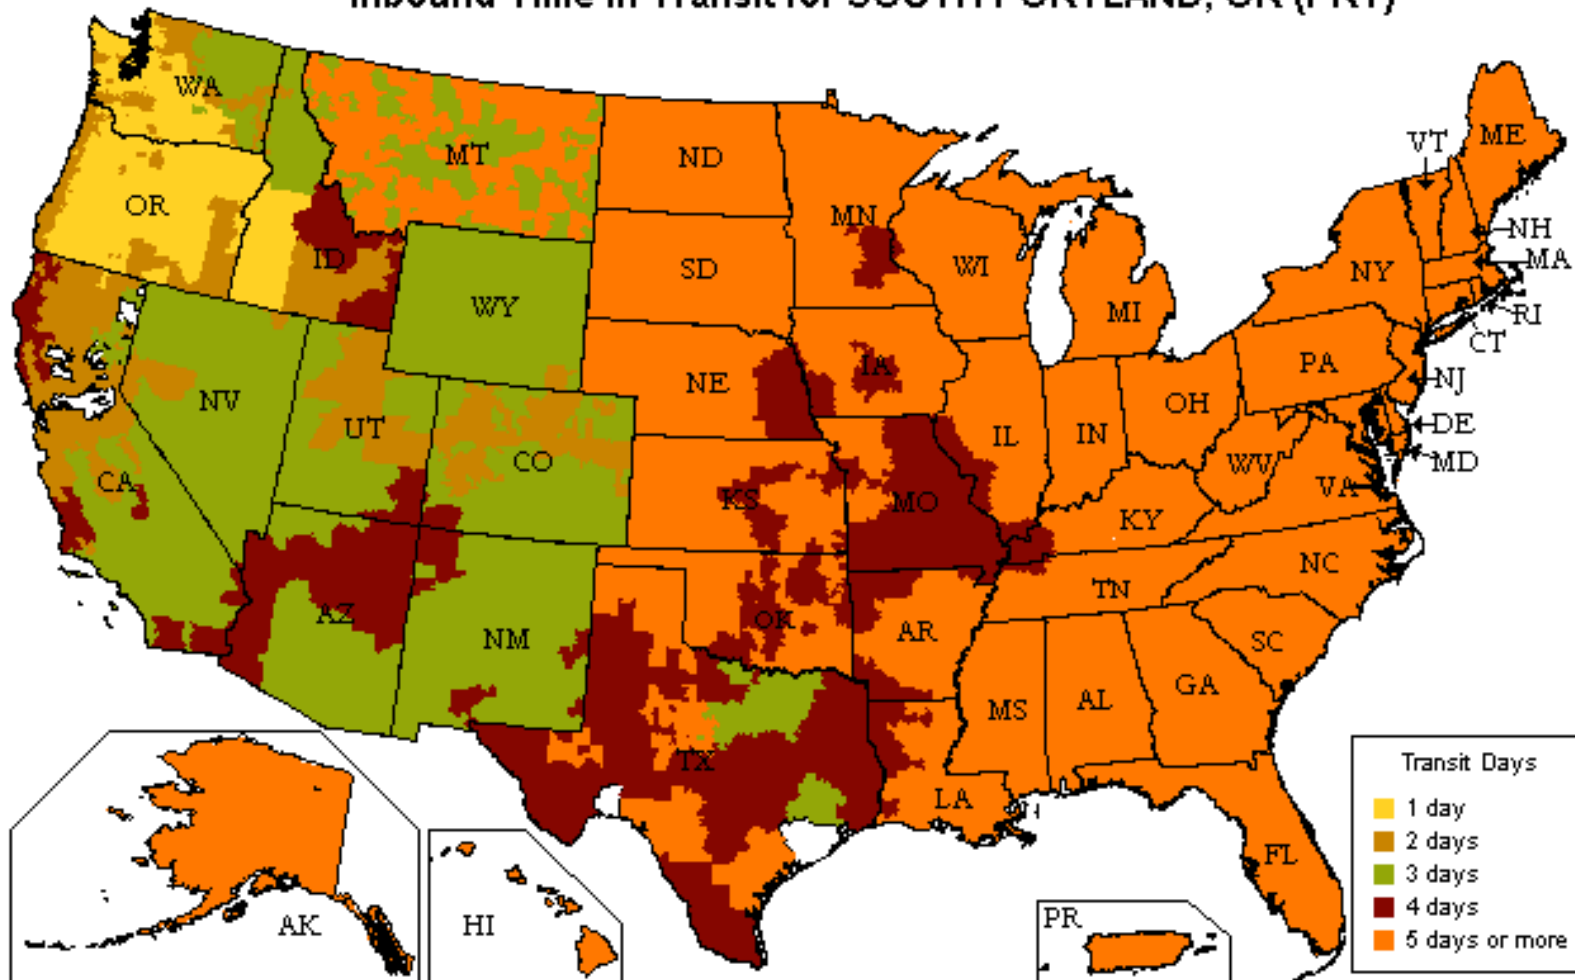

UPS Freight® LTL

Customized Time-In-Transit Map

800.333.7400

Inbound Time in Transit for SOUTH PORTLAND, OR (PRT)

Reliability

- Guaranteed* on-time delivery for all your standard LTL shipments

Speed

- More than 22,000 one- and two-day lanes
- Three- and four-day transcontinental service
- Faster shipment processing with UPS WorldShip®
- Expedited and time-critical solutions from UPS Freight Urgent LTL

Coverage

- One pickup for all your regional, interregional & long-haul needs
- Guaranteed* on-time service between the U.S. and Canada
- Reliable LTL service between the U.S. and Mexico

Flexibility

- Unique solutions for Trade Show exhibitors and Associations
- Ability to optimize transportation spend with UPS Ground Freight Pricing
- Truckload (TL) solutions for your accessorial or special TL needs. Call 888.682.4652 for more information

Technology

- Industry leading shipping & tracking applications that make your job easier

The transit map displayed is for illustration purposes only. Transit times may change and additional service days may apply for rural areas. Please visit ltl.upsfreight.com or call 800-333-7400 for specific transit times.