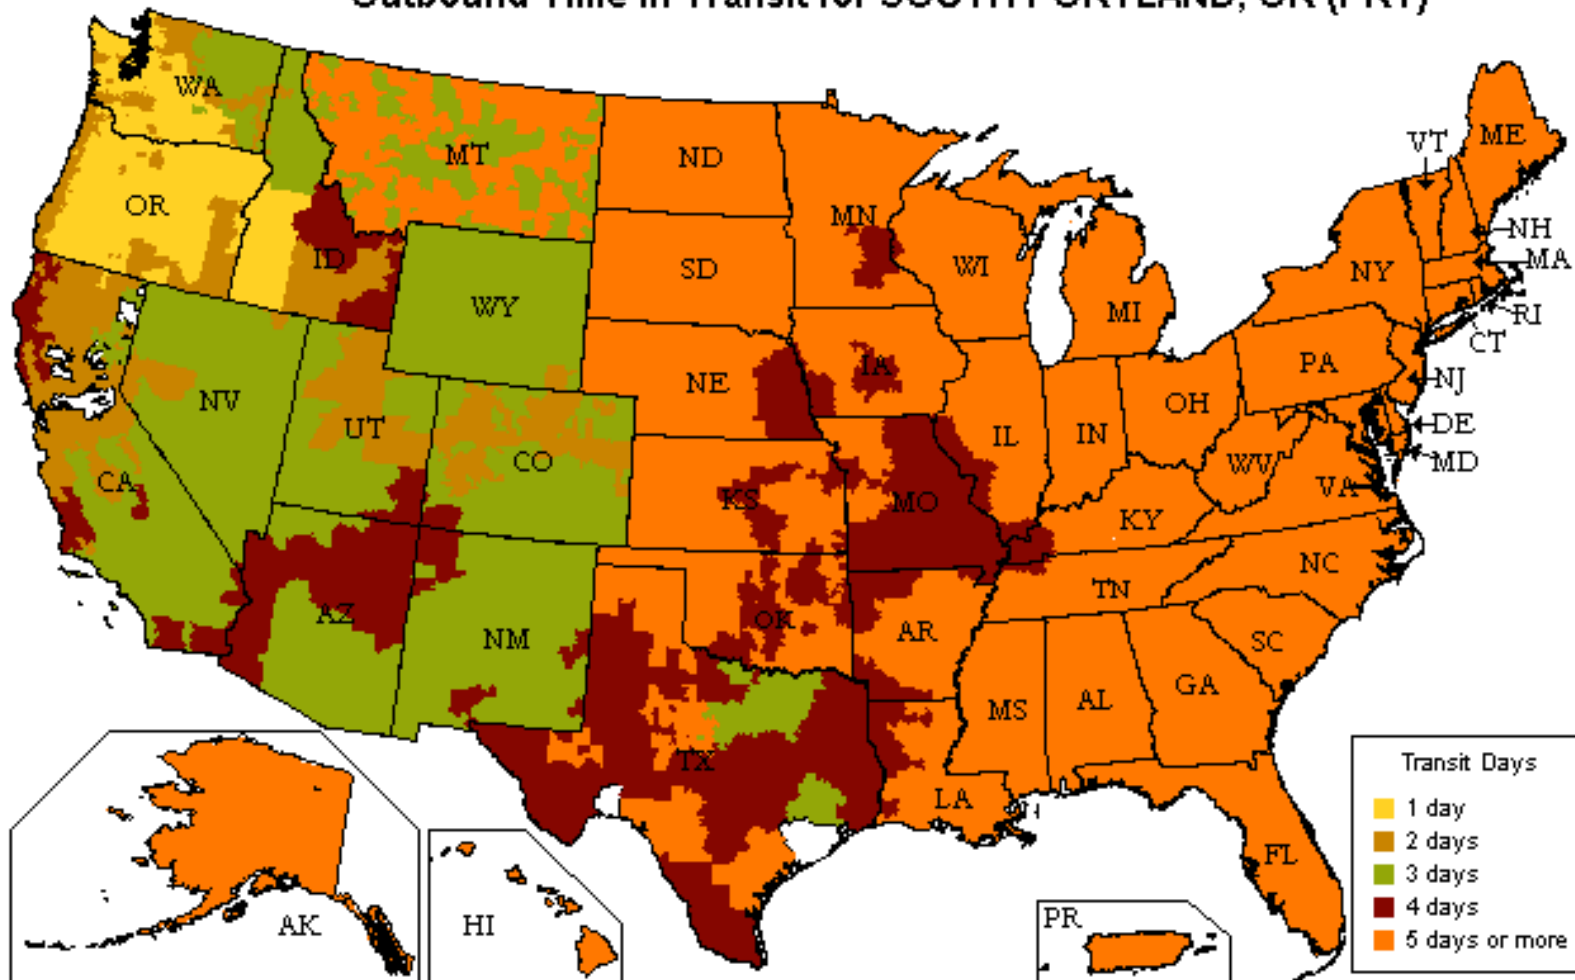

UPS Freight[®] LTL

Customized Time-In-Transit Map

800.333.7400

Outbound Time in Transit for SOUTH PORTLAND, OR (PRT)

Date: 05/13/2019

Reliability

- Guaranteed* on-time delivery for all your standard LTL shipments

Speed

- More than 22,000 one- and two-day lanes
- Three- and four-day transcontinental service
- Faster shipment processing with UPS WorldShip[®]
- Expedited and time-critical solutions from UPS Freight Urgent LTL

Coverage

- One pickup for all your regional, interregional & long-haul needs
- Guaranteed* on-time service between the U.S. and Canada
- Reliable LTL service between the U.S. and Mexico

Flexibility

- Unique solutions for Trade Show exhibitors and Associations
- Ability to optimize transportation spend with UPS Ground Freight Pricing
- Truckload (TL) solutions for your accessorial or special TL needs. Call 888.682.4652 for more information