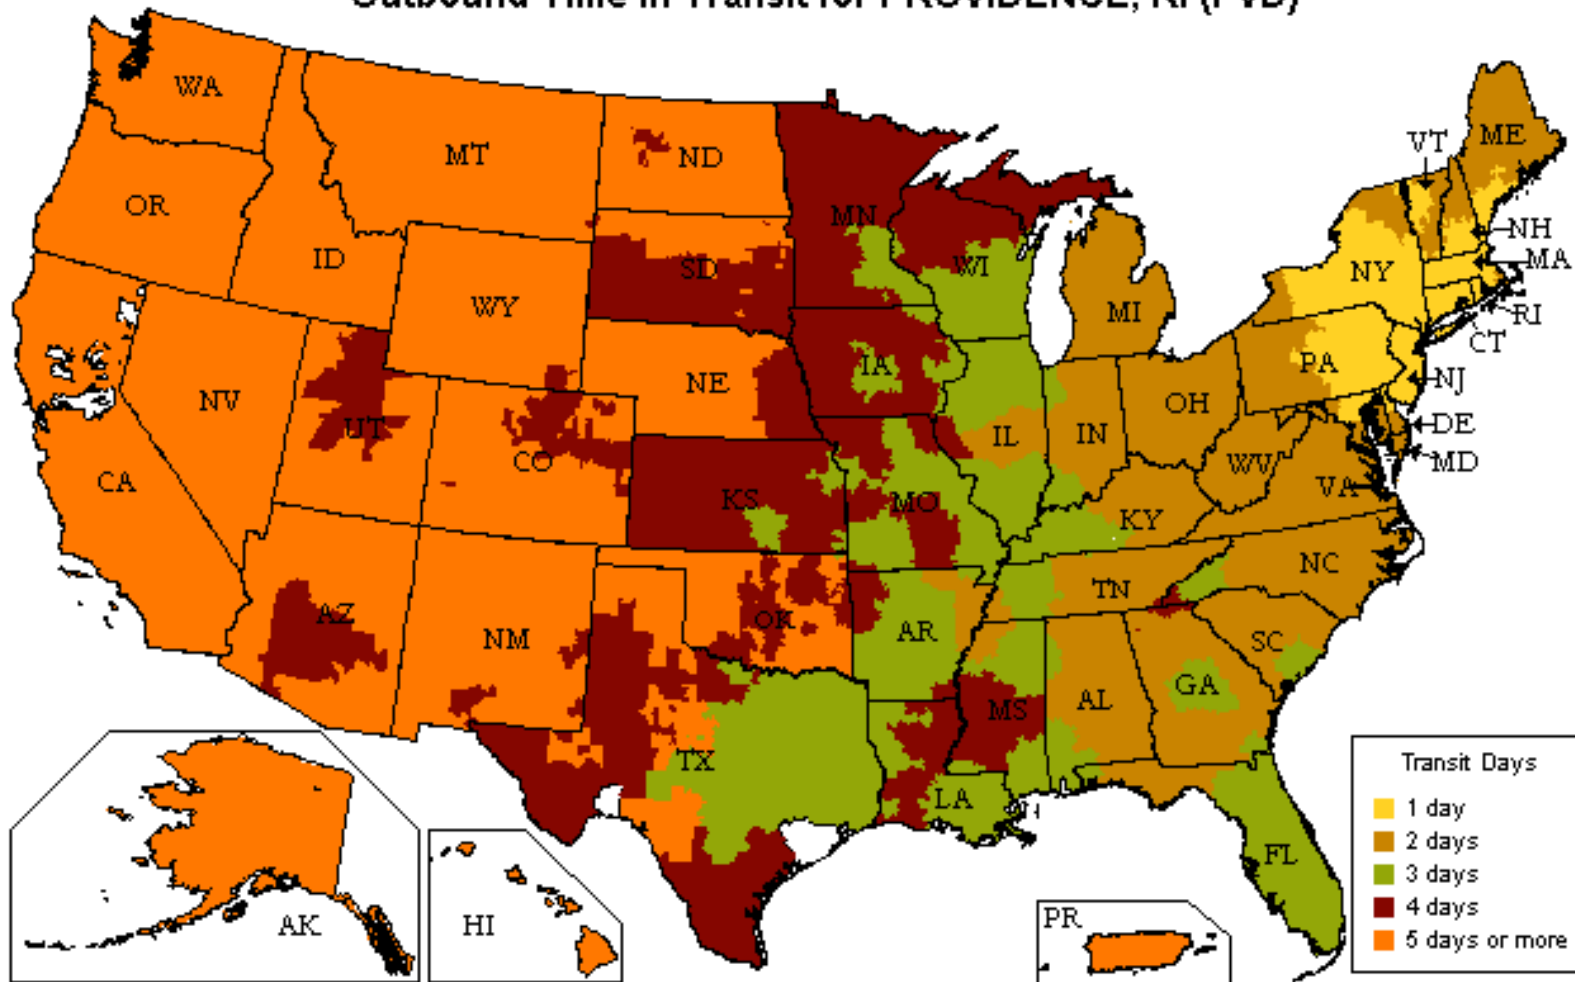

UPS Freight® LTL

Customized Time-In-Transit Map

800.333.7400

Outbound Time in Transit for PROVIDENCE, RI (PVD)

Reliability

- Guaranteed* on-time delivery for all your standard LTL shipments

Speed

- More than 22,000 one- and two-day lanes
- Three- and four-day transcontinental service
- Faster shipment processing with UPS WorldShip®
- Expedited and time-critical solutions from UPS Freight Urgent LTL

Coverage

- One pickup for all your regional, interregional & long-haul needs
- Guaranteed* on-time service between the U.S. and Canada
- Reliable LTL service between the U.S. and Mexico

Flexibility

- Unique solutions for Trade Show exhibitors and Associations
- Ability to optimize transportation spend with UPS Ground Freight Pricing
- Truckload (TL) solutions for your accessorial or special TL needs. Call 888.682.4652 for more information

Technology

- Industry leading shipping & tracking applications that make your job easier

The transit map displayed is for illustration purposes only. Transit times may change and additional service days may apply for rural areas. Please visit ltl.upsfreight.com or call 800-333-7400 for specific transit times.