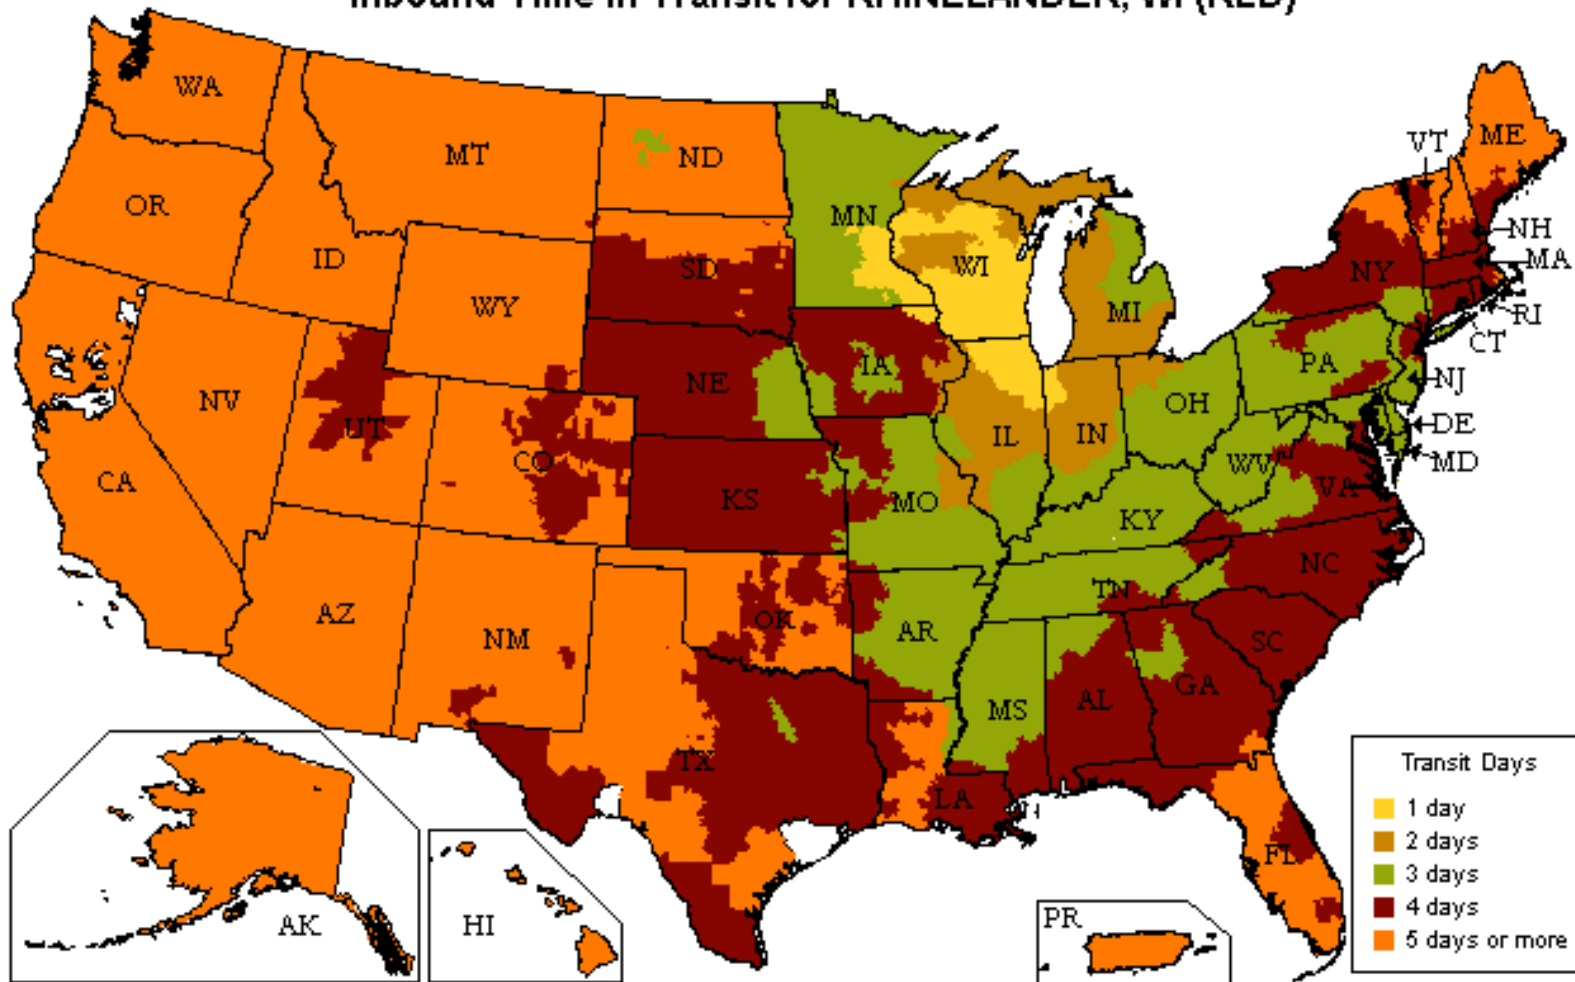

UPS Freight® LTL

Customized Time-In-Transit Map

800.333.7400

Inbound Time in Transit for RHINELANDER, WI (RLD)

Date: 05/13/2019

Reliability

- Guaranteed* on-time delivery for all your standard LTL shipments

Speed

- More than 22,000 one- and two-day lanes
- Three- and four-day transcontinental service
- Faster shipment processing with UPS WorldShip®
- Expedited and time-critical solutions from UPS Freight Urgent LTL

Coverage

- One pickup for all your regional, interregional & long-haul needs
- Guaranteed* on-time service between the U.S. and Canada
- Reliable LTL service between the U.S. and Mexico

Flexibility

- Unique solutions for Trade Show exhibitors and Associations
- Ability to optimize transportation spend with UPS Ground Freight Pricing
- Truckload (TL) solutions for your accessorial or special TL needs. Call 888.682.4652 for more information